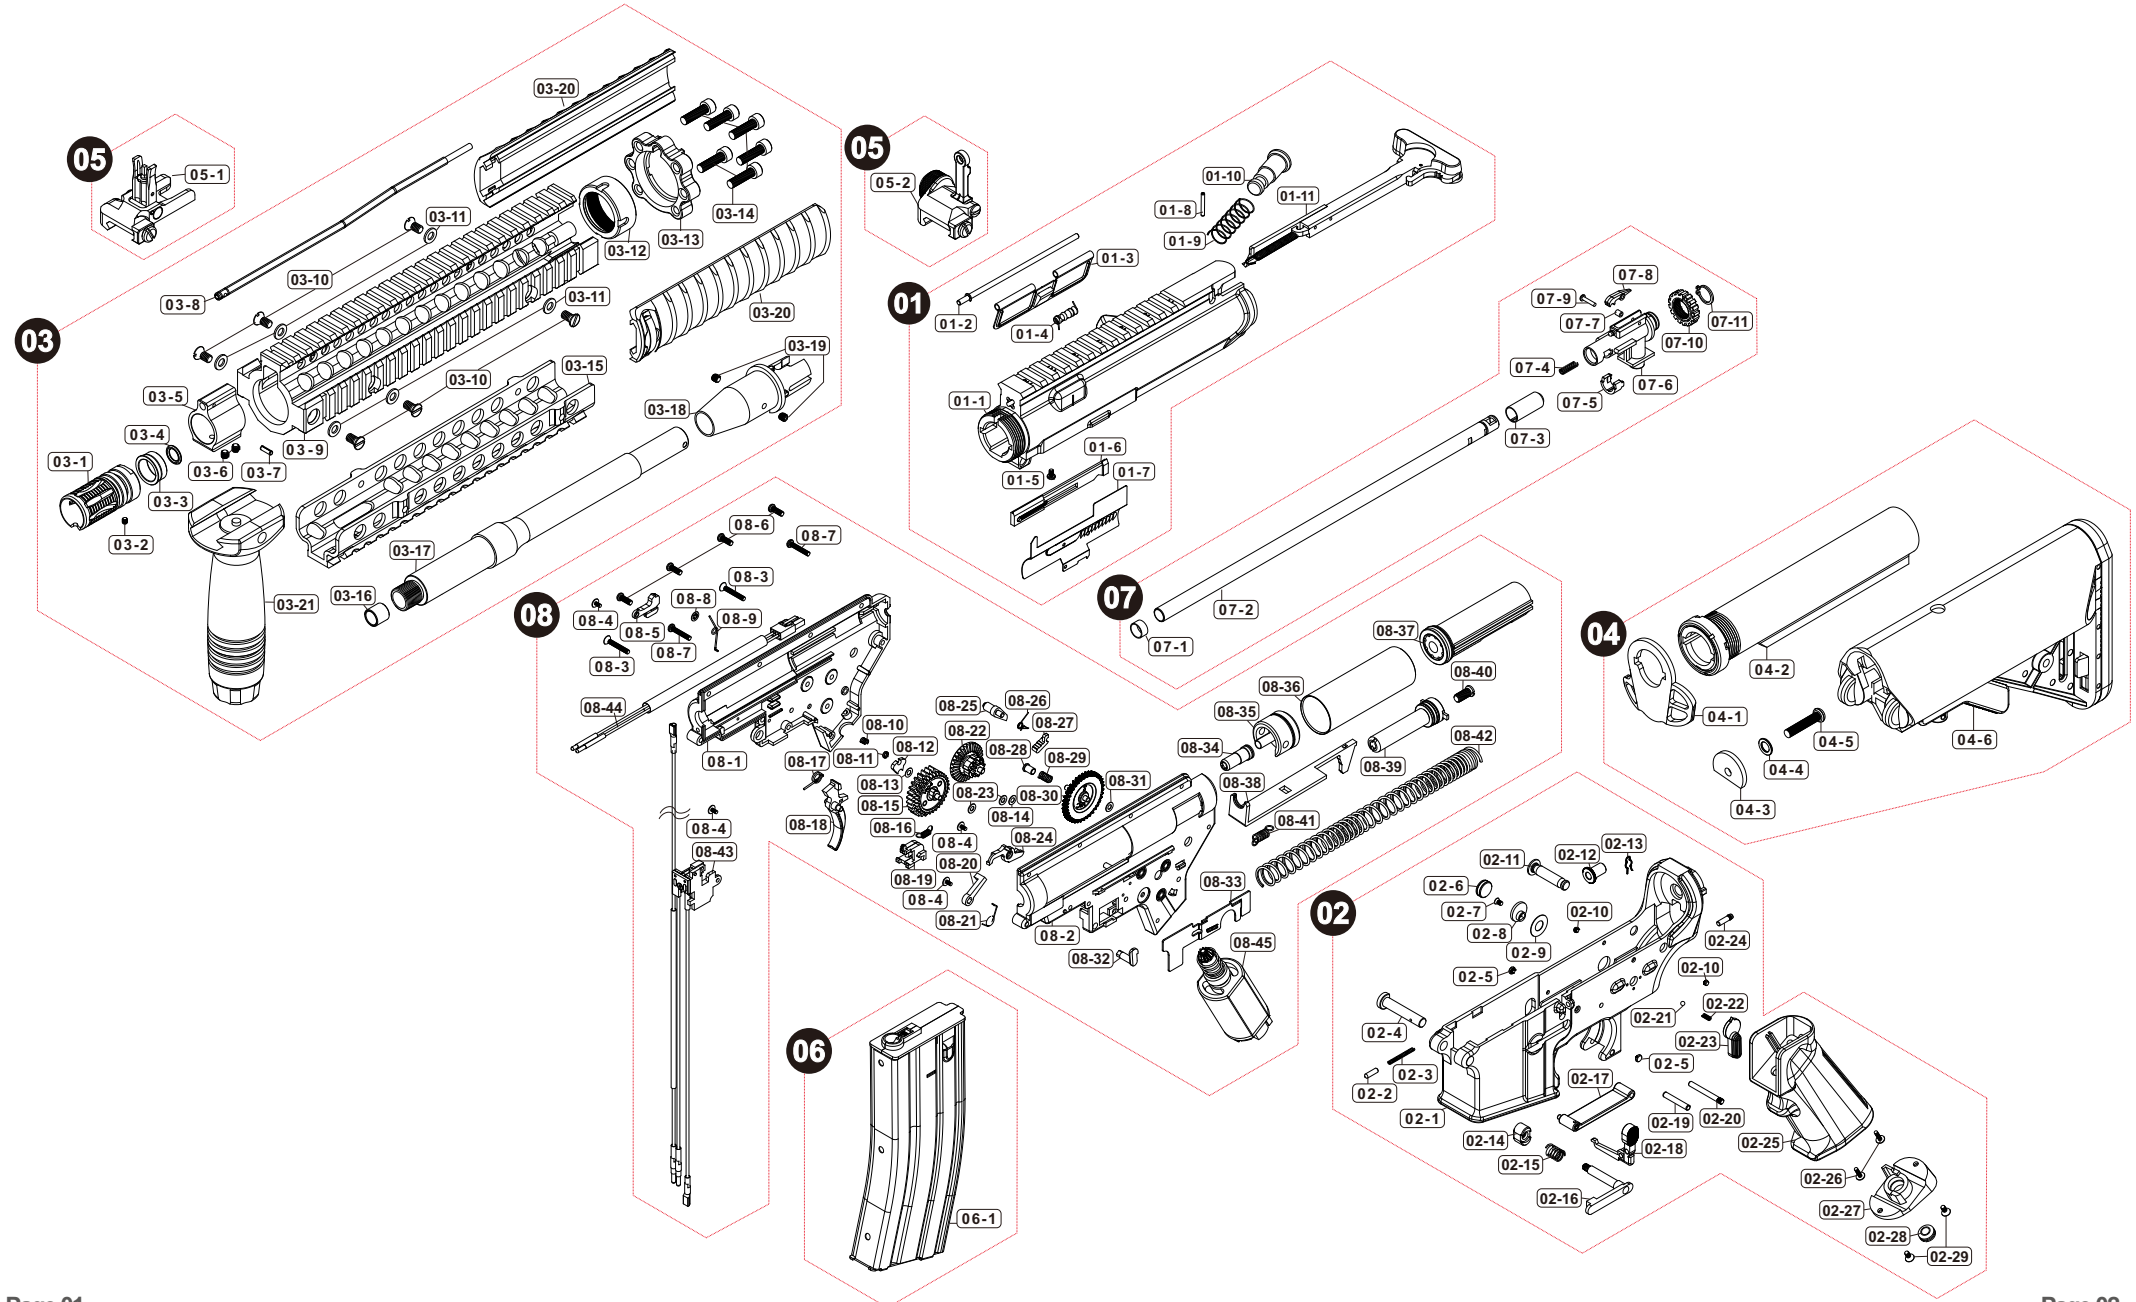

Parts List

Colt MK18 MOD1 AEG (STD/BLK)

Manufactured by VegaForceCompany, Made in Taiwan. <http://www.gb-tech.com.tw>

Parts List

Colt MK18 MOD1 AEG (STD/BLK)

01 UPPER RECEIVER

01-1	V020URV014
01-2	V020ADC031
01-3	V020ADC000
01-4	V020SPG030
01-5	PSCW030421
01-6	V020BLT031
01-7	V020BLT010
01-8	PBOT021601
01-9	V020SPG040
01-10	V020BLT020
01-11	V020CLR000

03 BARREL / FOREARM

03-1	V020SUR080
03-2	PSCW030303
03-3	V023BRL010
03-4	PRIG000039
03-5	V024GBK020
03-6	PSCW040403
03-7	PBOT020801
03-8	V020HGD020
03-9	V021HGD171
03-10	V021HGD1B0
03-11	V021HGD1C0
03-12	V021HGD1A0
03-13	V021HGD191
03-14	PSCW051804
03-15	V021HGD181
03-16	V000BRL010
03-17	V020BRL170
03-18	V020BRL162
03-19	PSCW040403
03-20	V000SP1600
03-21	V000SP1700