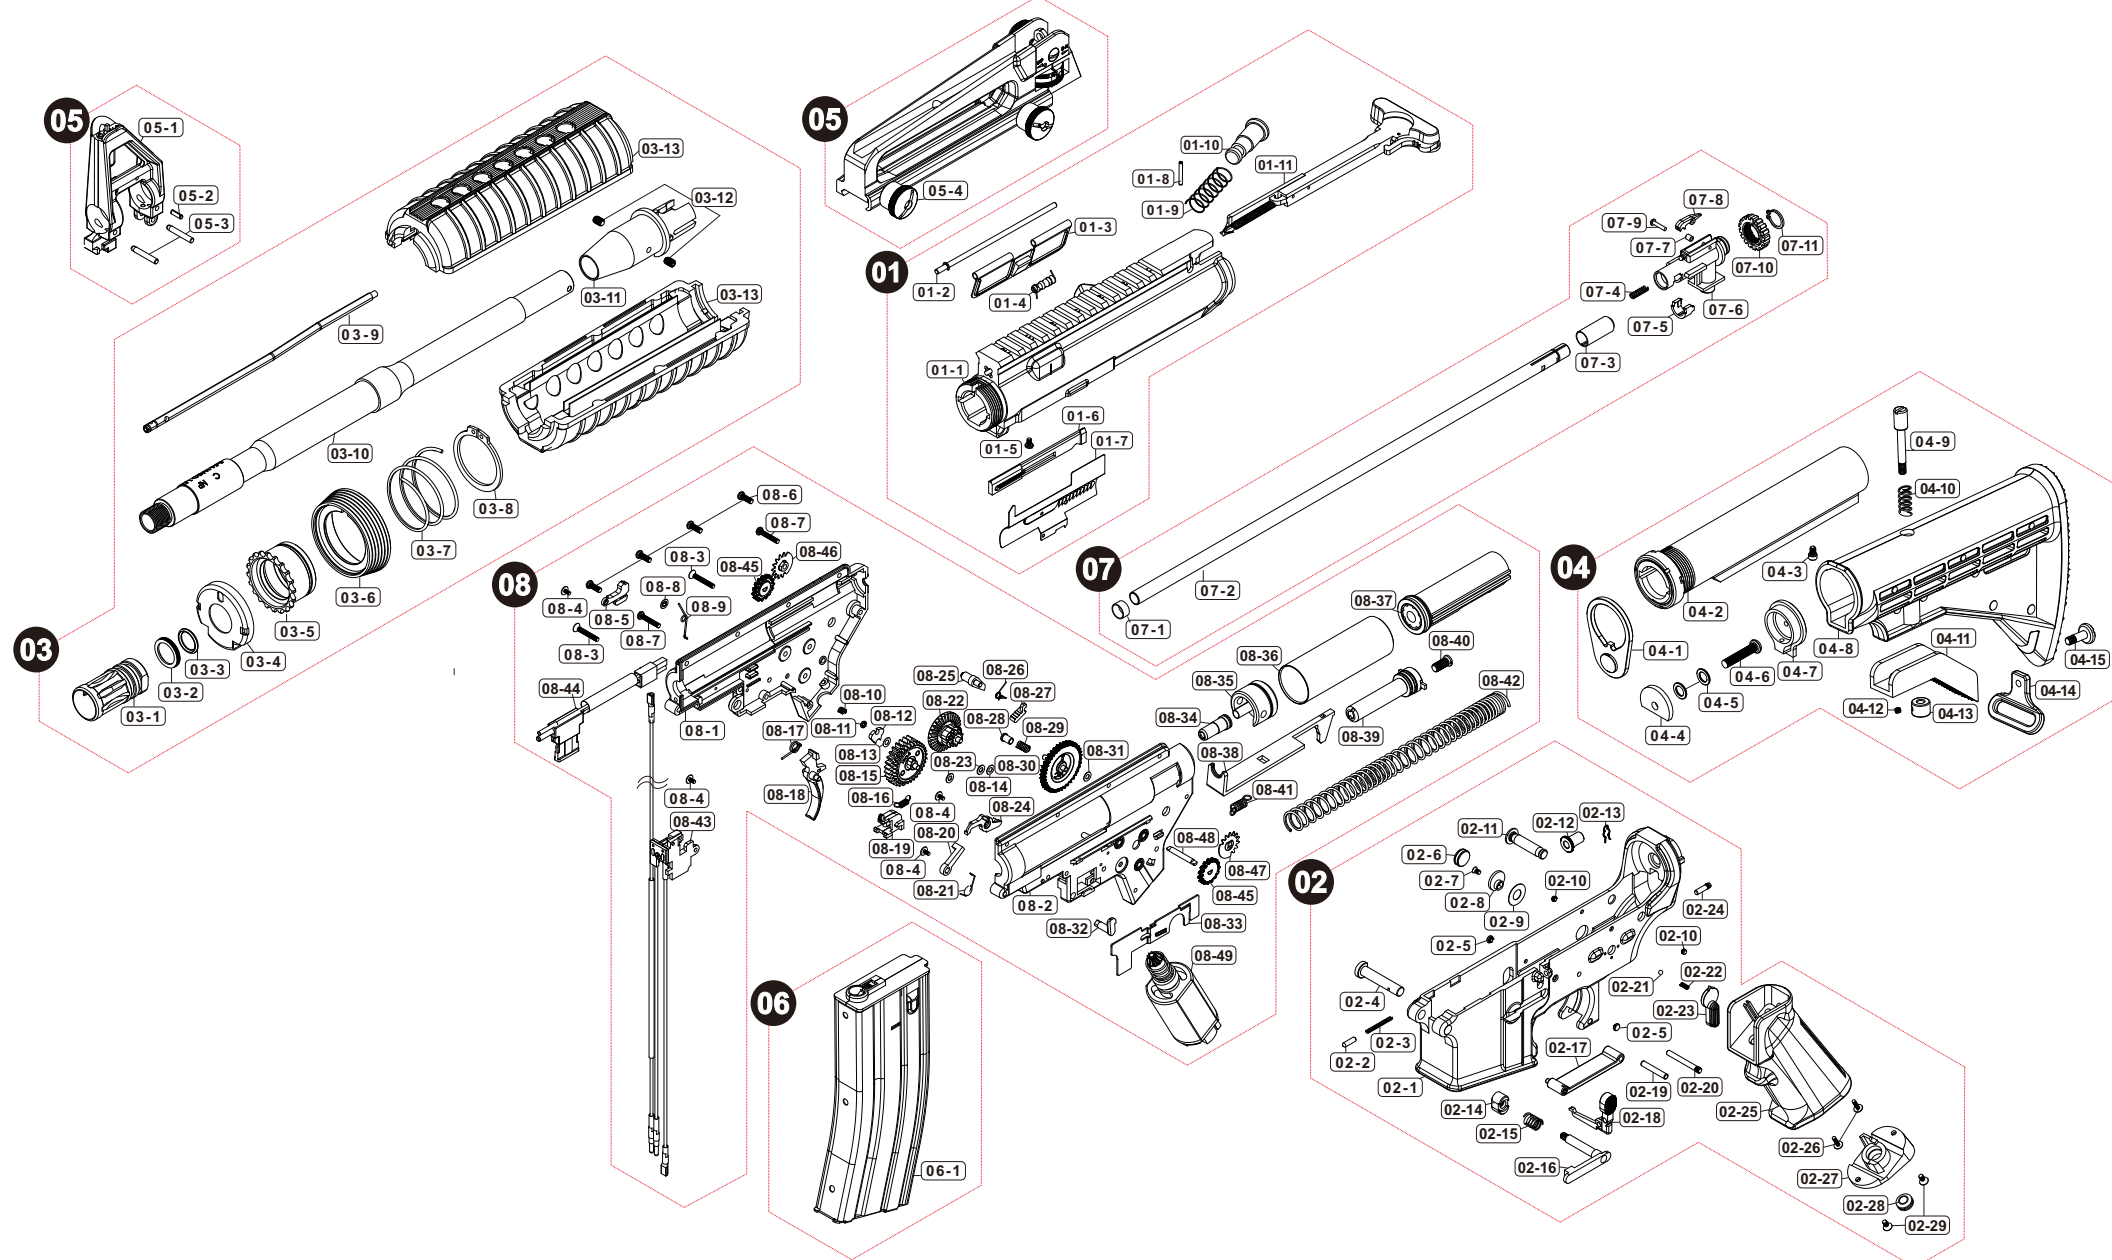

Parts List

Colt M4A1 AEG (STD)

Manufactured by VegaForceCompany, Made in Taiwan. <http://www.gb-tech.com.tw>

Parts List

Colt M4A1 AEG (STD)

01 UPPER RECEIVER

01-1	V020URV014
01-2	V020ADC031
01-3	V020ADC000
01-4	V020SPG030
01-5	PSCW030421
01-6	V020BLT031
01-7	V020BLT010
01-8	PBOT021601
01-9	V020SPG040
01-10	V020BLT020
01-11	V020CLR000

03 BARREL / FOREARM

03-1	V023FHR010
03-2	V020BRL040
03-3	U576FST020
03-4	V020HGD030
03-5	V020HGD040
03-6	V020HGD050
03-7	U576HGD010
03-8	PBUKOSTW36
03-9	V020HGD0E0
03-10	V020BRL180
03-11	V020BRL162
03-12	PSCW040403
03-13	V020HGD011