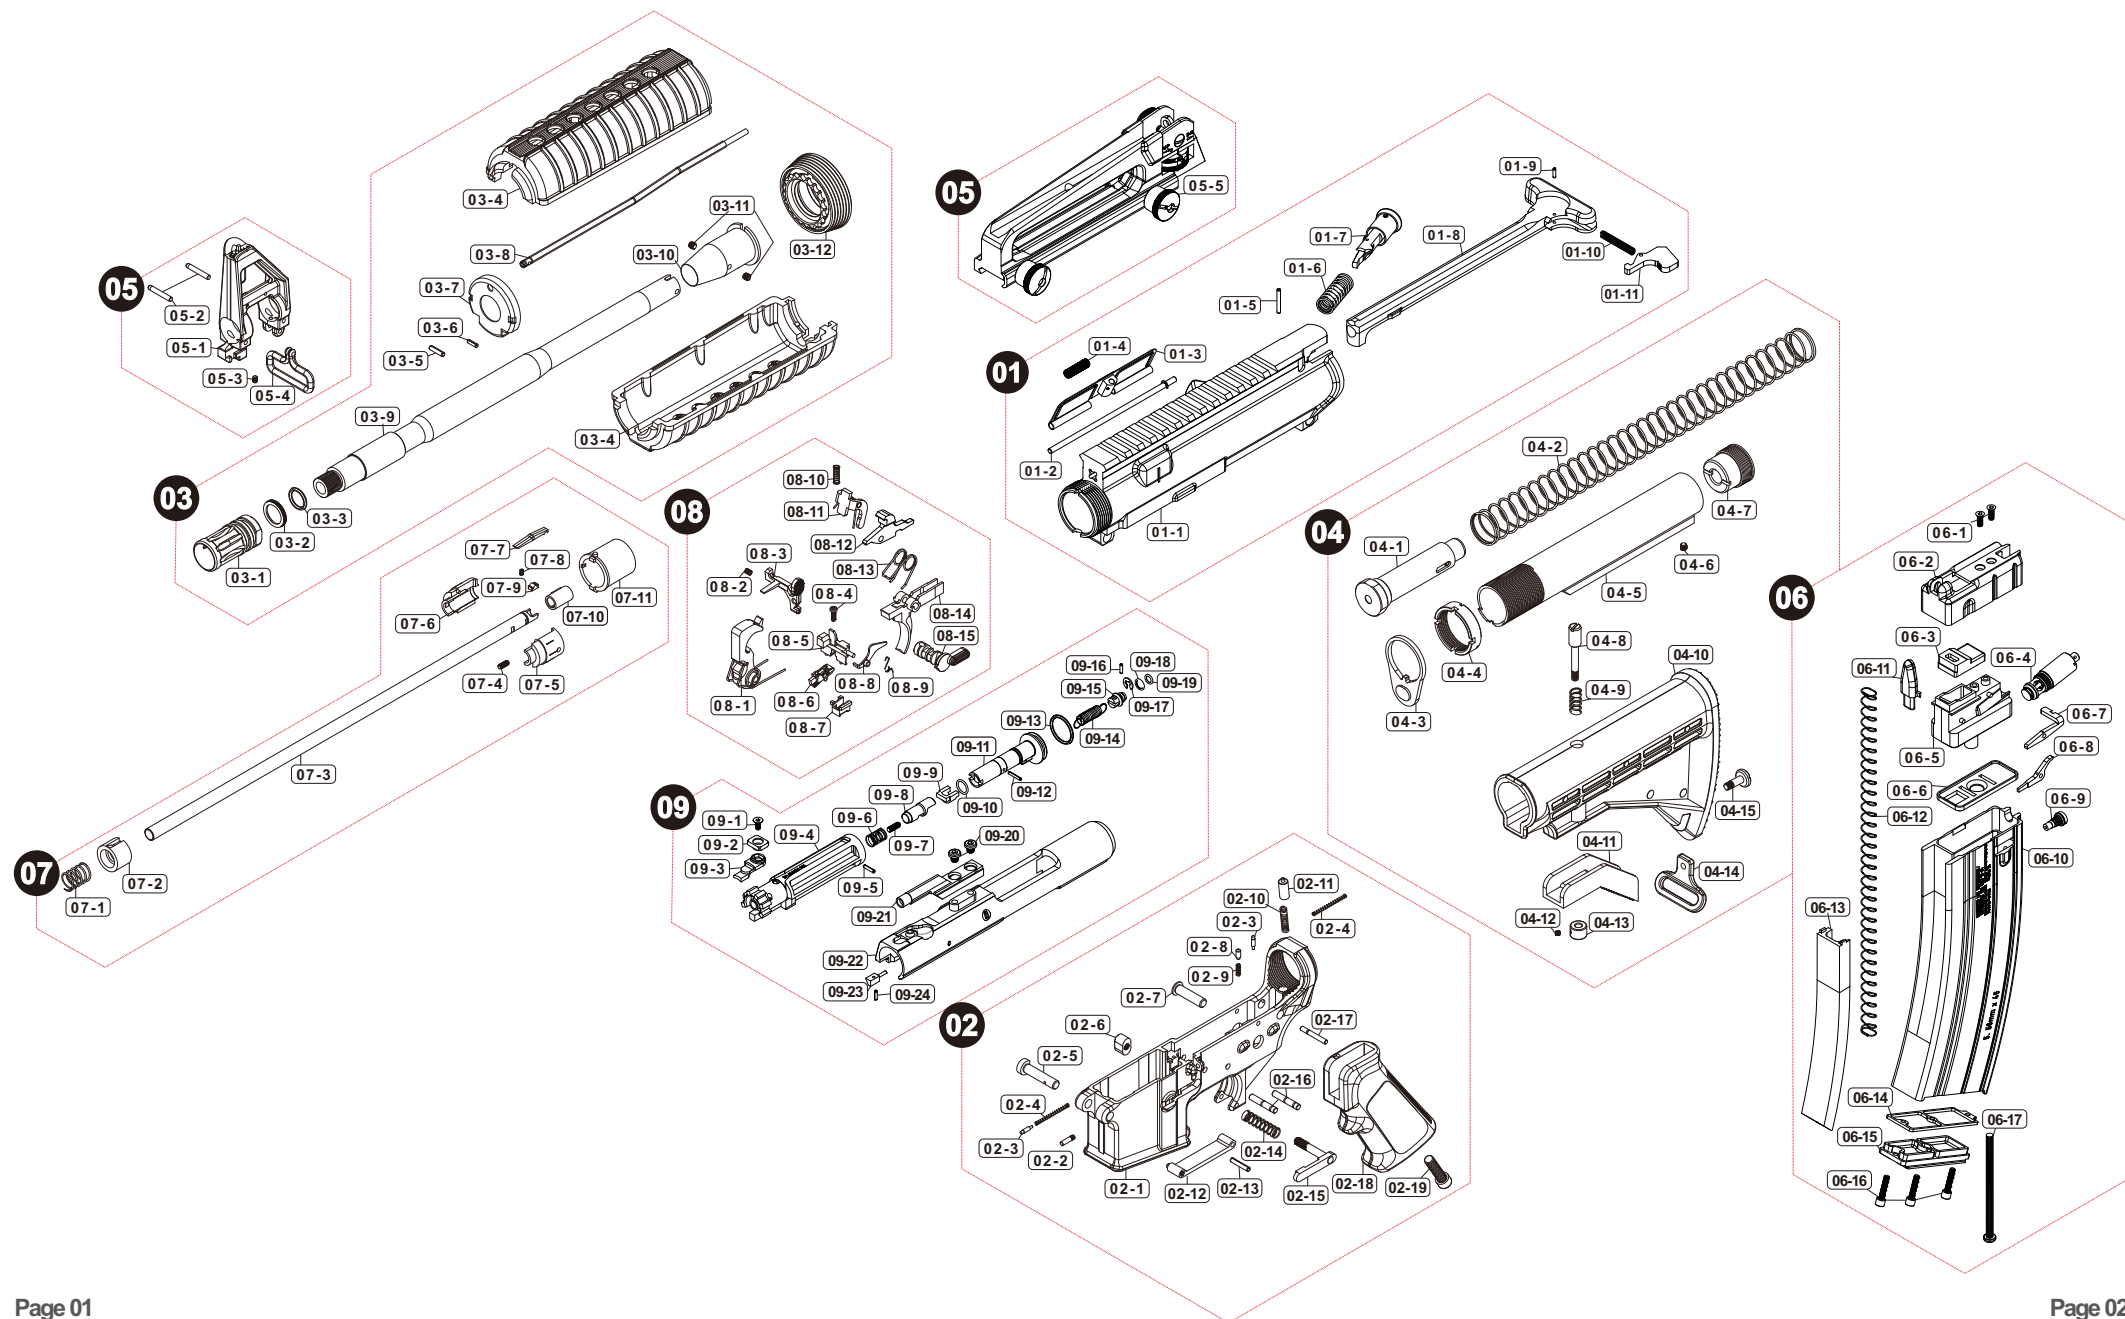

Parts List

VFC M4STD GBBR

Manufactured by VegaForceCompany, Made in Taiwan. <http://www.gb-tech.com.tw>

Parts List

VFC M4STD GBBR

01 UPPER RECEIVER

01-1	VG20URV010
01-2	VG20ADC031
01-3	VG20ADC000
01-4	VG20SPG030
01-5	PBOT021601
01-6	VG20SPG001
01-7	VG20BLT000
01-8	VG20CLR010
01-9	PBOT160601
01-10	VG20SPG050
01-11	V023CLR020

02 LOWER RECEIVER

02-1	VG20LRV0H1
02-2	VG20BRB000
02-3	VG20LRV090
02-4	VG20SPG010
02-5	VG20LRV070
02-6	VG20LRV050
02-7	VG20LRV040
02-8	VG20MSY020
02-9	VG20SPG011
02-10	VG20SPG019
02-11	VG20BFR020
02-12	VG20TGD000
02-13	PBOT031601
02-14	VG20SPG008
02-15	VG20LRV030
02-16	VG20THG020
02-17	VG20BFR040
02-18	VG20GRP010
02-19	PSCW062504

05 SIGHTS

05-1	V020FST001
05-2	U576FST020
05-3	PSCW030403
05-4	V020FST051
05-5	V020RST400

03 BARREL / FOREARM

03-1	V023FHR010
03-2	V020BRL041
03-3	PRIG000005
03-4	V020HGD010
03-5	PBOT031201
03-6	PBOT020801
03-7	U576HGD020
03-8	V020HGD020
03-9	VG20BRL010
03-10	VG20BRL020
03-11	PSCW040403
03-12	V020HGD051

04 STOCK

04-1	VG2CBFR000
04-2	VG20SPG025
04-3	VG20LRV080
04-4	VG20SPC210
04-5	VG20SPC120
04-6	PSCW040403
04-7	VG20SPC120
04-8	VC20STK010
04-9	V023SPG020
04-10	V023STK010
04-11	V023STK020
04-12	PSCW030303
04-13	V023STK060
04-14	V023STK030
04-15	V023STK040