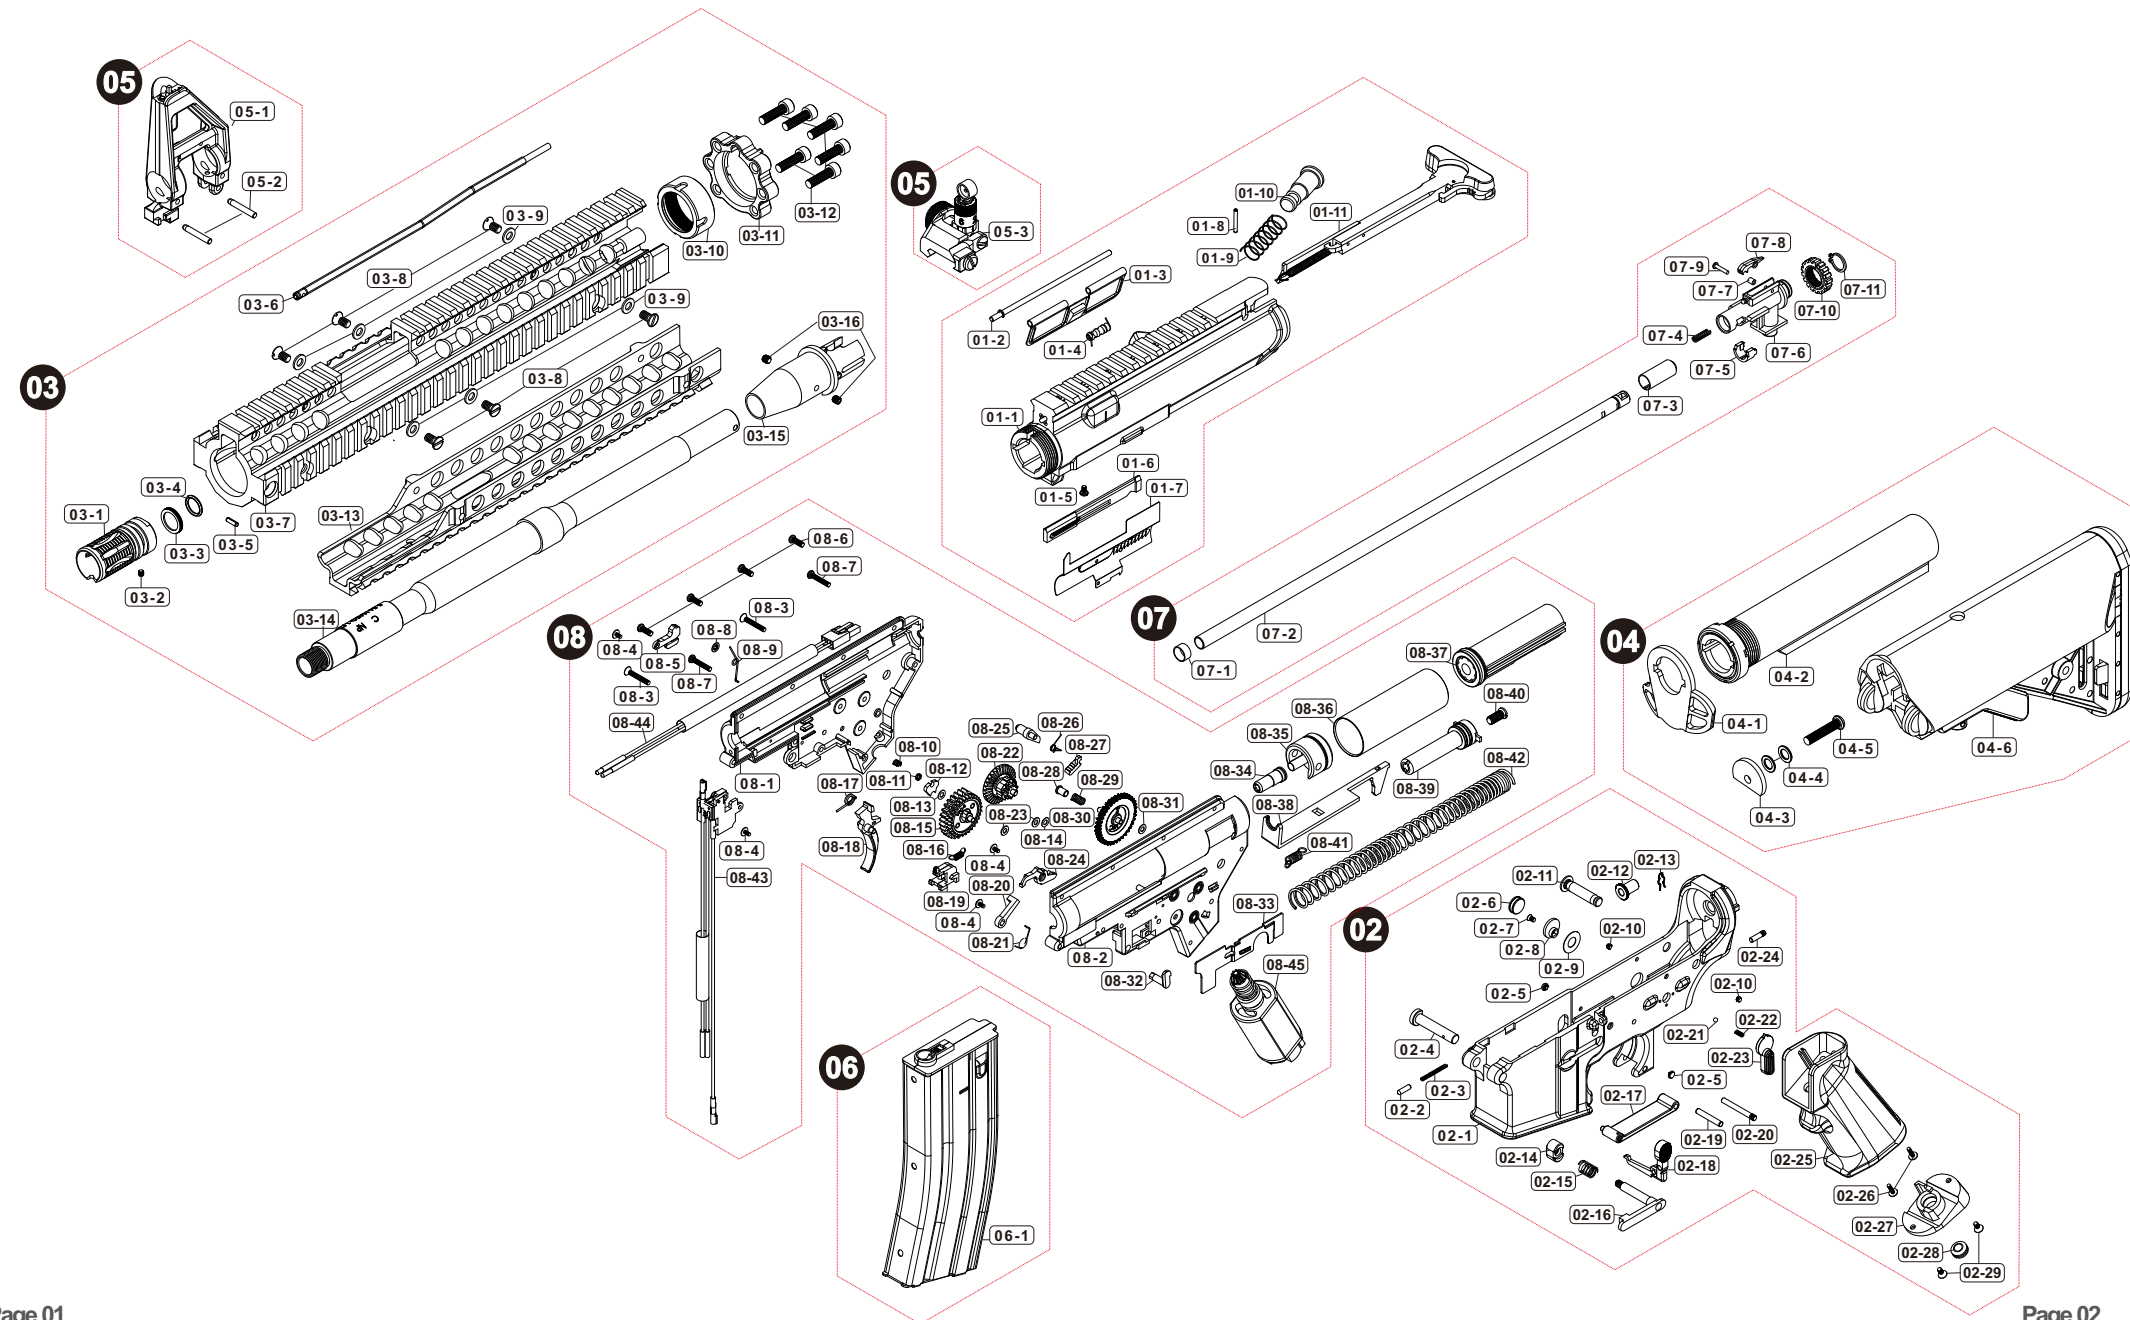

Parts List

VR16 M4 FSP

Manufactured by VegaForceCompany, Made in Taiwan. <http://www.gb-tech.com.tw>

Parts List

VR16 M4 FSP

01 UPPER RECEIVER

| | |
|-------|------------|
| 01-1 | V020URV014 |
| 01-2 | V020ADC031 |
| 01-3 | V020ADC000 |
| 01-4 | V020SPG030 |
| 01-5 | PSCW030421 |
| 01-6 | V020BLT031 |
| 01-7 | V020BLT010 |
| 01-8 | PBOT021601 |
| 01-9 | V020SPG040 |
| 01-10 | V020BLT020 |
| 01-11 | V020CLR000 |

02 LOWER RECEIVER

| | |
|-------|------------|
| 02-1 | V020LRV023 |
| 02-2 | V020LRV080 |
| 02-3 | V020SPG080 |
| 02-4 | V020LRV050 |
| 02-5 | V020LRV030 |
| 02-6 | V020MSY011 |
| 02-7 | PSCW260422 |
| 02-8 | V020MSY060 |
| 02-9 | PWAS000005 |
| 02-10 | V020LRV040 |
| 02-11 | V020LRV060 |
| 02-12 | V020LRV070 |
| 02-13 | V020SPG0H0 |
| 02-14 | V020MRB011 |
| 02-15 | V020SPG070 |
| 02-16 | V020MRB021 |
| 02-17 | V020TGD000 |
| 02-18 | V020LRV201 |
| 02-19 | PBOT032001 |
| 02-20 | V020LRV020 |
| 02-21 | PBAL025001 |
| 02-22 | V020SPG0F0 |
| 02-23 | V023MSY011 |
| 02-24 | V020LRV300 |
| 02-25 | V020GRP011 |
| 02-26 | PSCW030827 |
| 02-27 | V020GRP021 |
| 02-28 | V020GRP030 |
| 02-29 | PSCW030602 |

03 BARREL / FOREARM

| | |
|-------|------------|
| 03-1 | V020SUR080 |
| 03-2 | PSCW030303 |
| 03-3 | V023BRL041 |
| 03-4 | PRIG000005 |
| 03-5 | PBOT020801 |
| 03-6 | V020HGD020 |
| 03-7 | V021HGD1F2 |
| 03-8 | V021HGD1D2 |
| 03-9 | V021HGD1C0 |
| 03-10 | V021HGD1A0 |
| 03-11 | V021HGD190 |
| 03-12 | PSCW051804 |
| 03-13 | V021HGD1G2 |
| 03-14 | V020BRL180 |
| 03-15 | V020BRL162 |
| 03-16 | PSCW040403 |