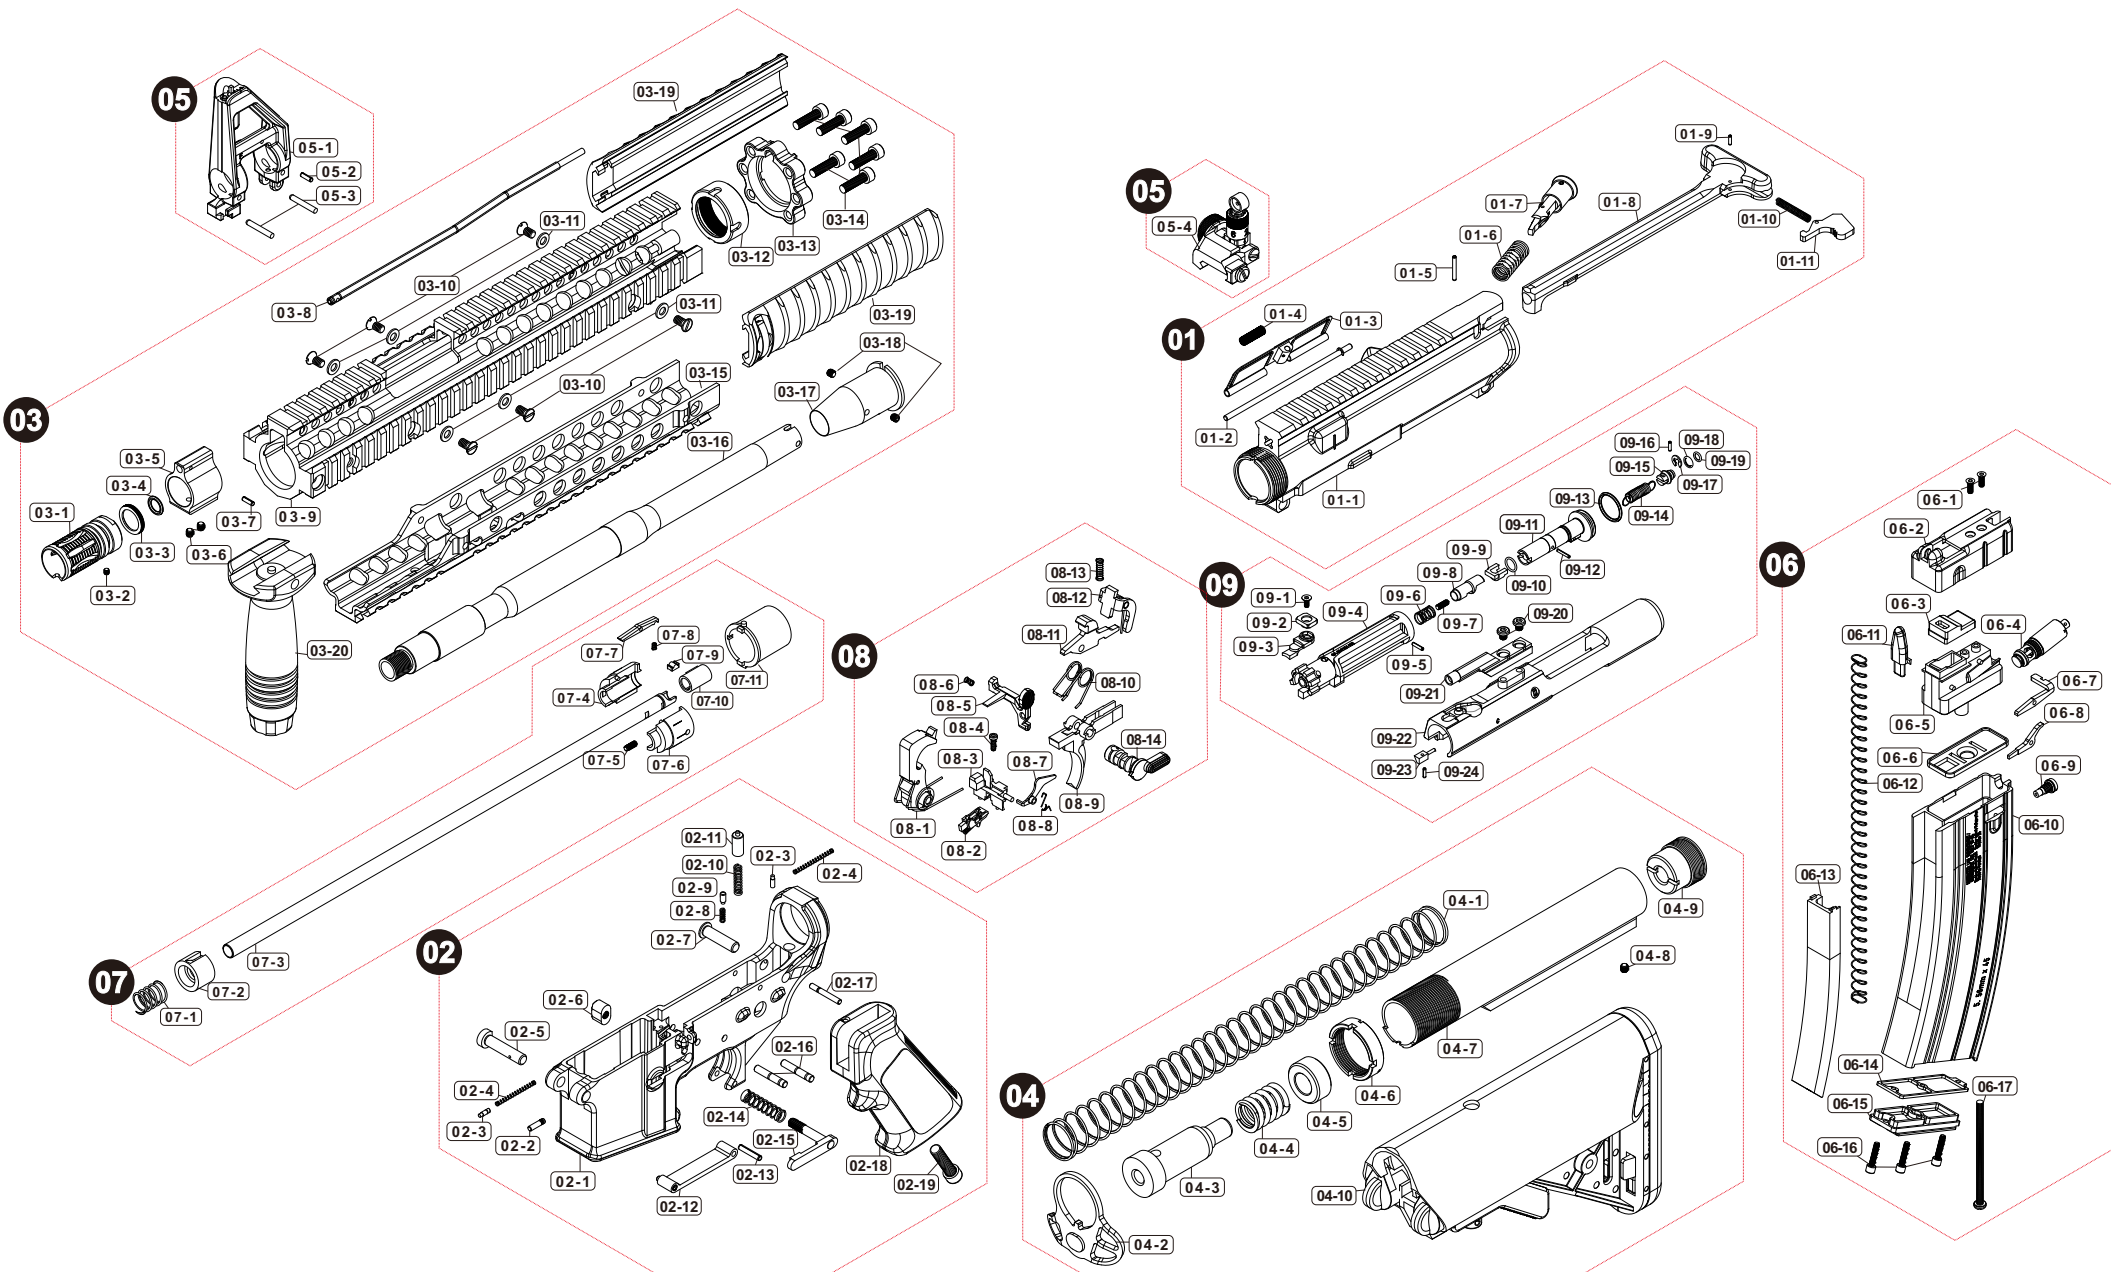

Parts List

Colt M4 FSP GBB Military (DX)

Manufactured by VegaForceCompany, Made in Taiwan. <http://www.gb-tech.com.tw>

Parts List

Colt M4 FSP GBB Military (DX)

01 UPPER RECEIVER

01-1	VG20URV010
01-2	V020ADC031
01-3	VG20ADC000
01-4	V020SPG030
01-5	PBOT021601
01-6	VG20SPG001
01-7	VG20BLT000
01-8	VG20CLR010
01-9	PBOT160601
01-10	V020SPG050
01-11	V023CLR020

02 LOWER RECEIVER

02-1	VG20LRV0H0
02-2	VG20BRB000
02-3	VG20LRV090
02-4	VG20SPG010
02-5	VG20LRV070
02-6	VG20LRV050
02-7	VG20LRV040
02-8	VG20SPG011
02-9	VG20MSY020
02-10	VG20SPG019
02-11	VG20BFR020
02-12	VG20TGD000
02-13	PBOT031601
02-14	VG20SPG008
02-15	VG20LRV030
02-16	VG20THG020
02-17	VG20BFR040
02-18	VG20GRP011
02-19	PSCW062504

03 BARREL / FOREARM

03-1	V020SUR080
03-2	PSCW030303
03-3	V020BRL041
03-4	PRIG000005
03-5	V024GBK020
03-6	PSCW040403
03-7	PBOT020801
03-8	V020HGD020
03-9	V021HGD1F2
03-10	V021HGD1B0
03-11	V021HGD1C0
03-12	V021HGD1A0
03-13	V021HGD190
03-14	PSCW051804
03-15	V020HGD1G2
03-16	VG20BRL050
03-17	VG20BRL020
03-18	PSCW040403
03-19	V000SP1601
03-20	V020GBK000