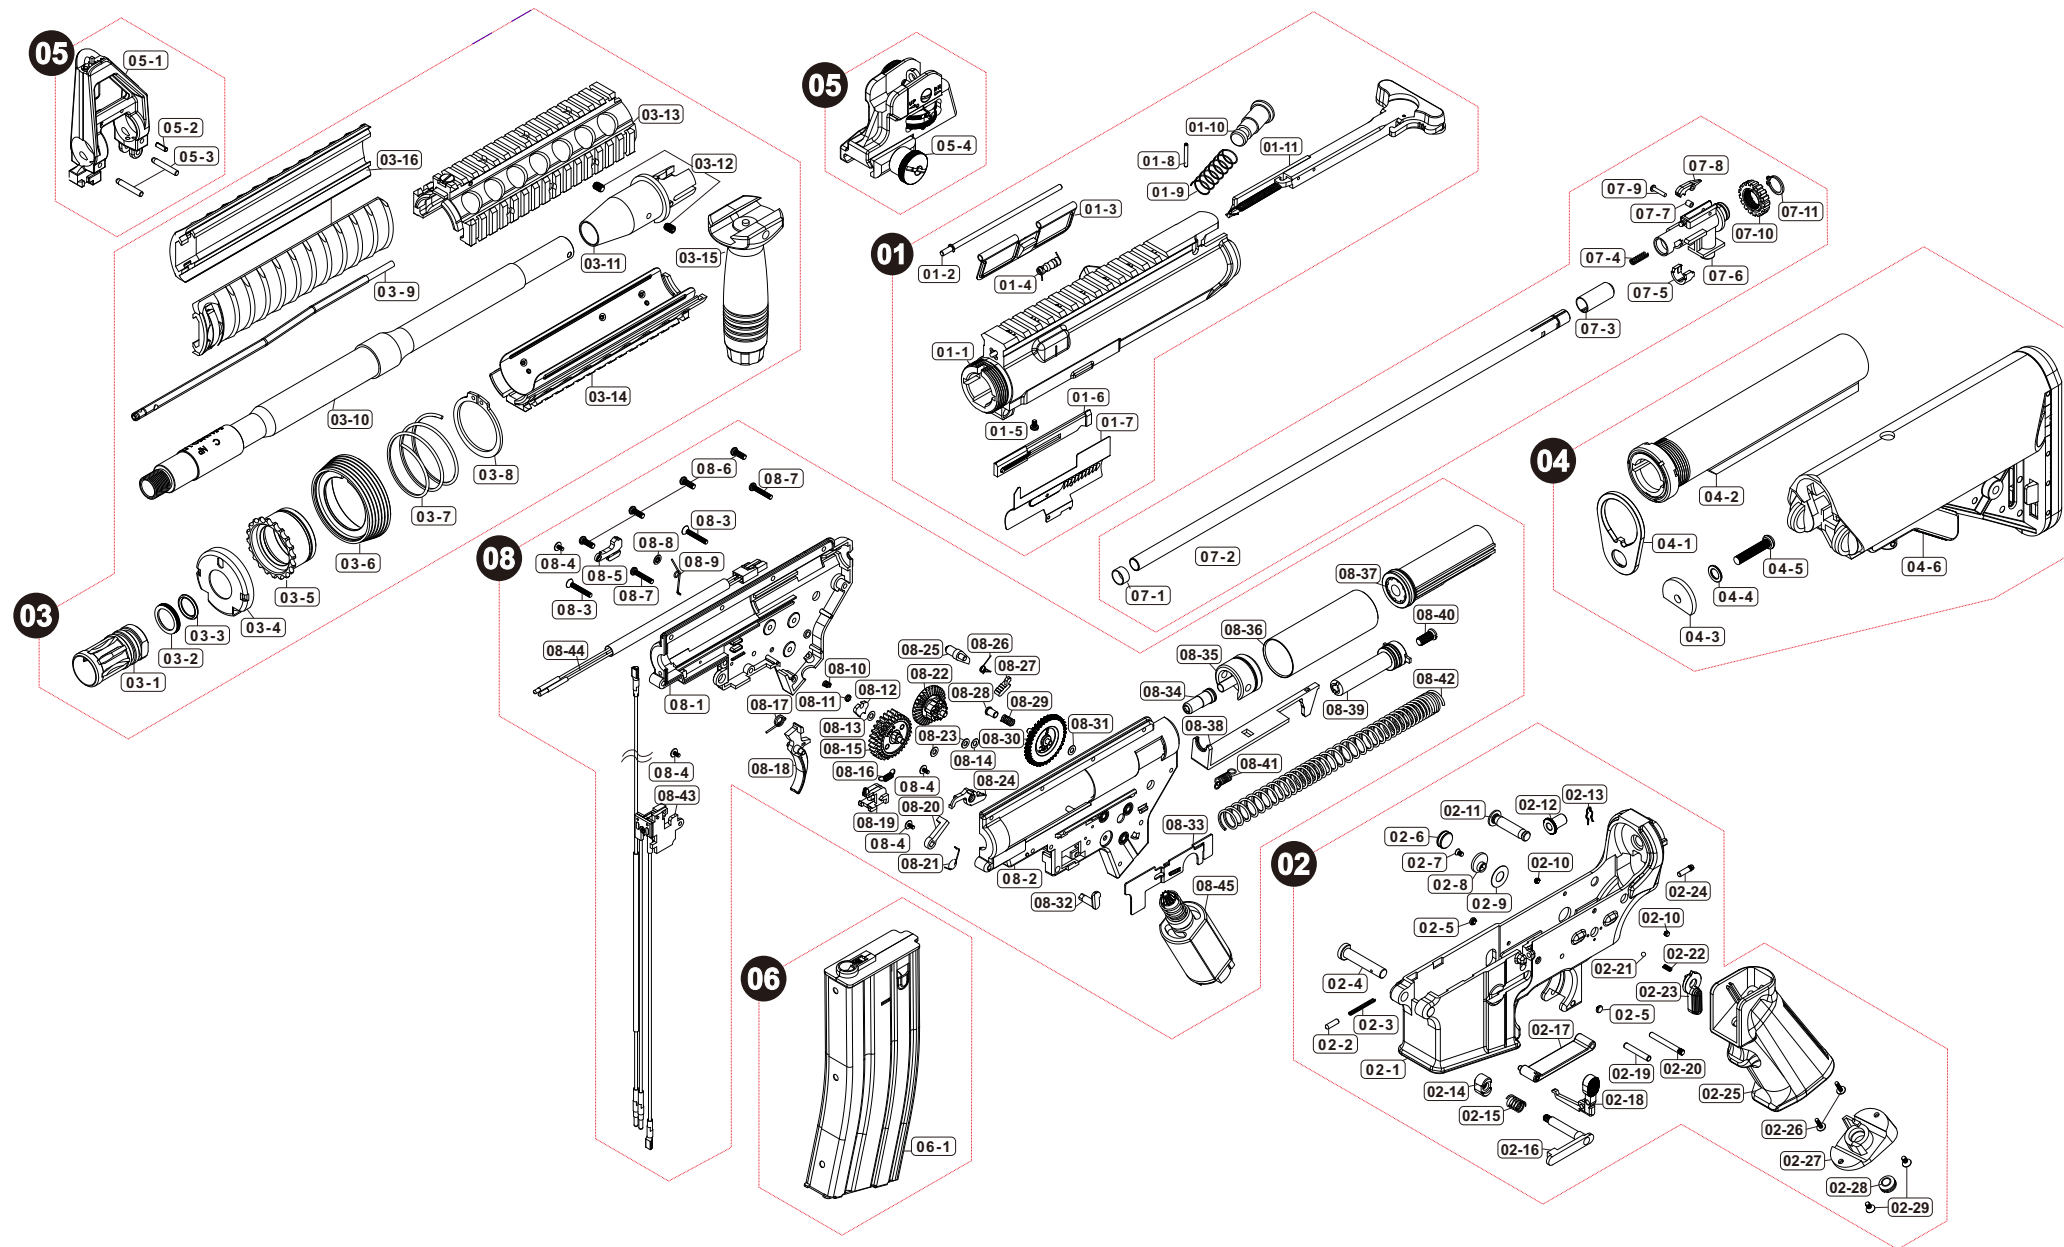

Parts List

Colt M4 RIS AEG (STD)

Manufactured by VegaForceCompany, Made in Taiwan. <http://www.gb-tech.com.tw>

Parts List

Colt M4 RIS AEG (STD)

01 UPPER RECEIVER

01-1	V020URV014
01-2	V020ADC031
01-3	V020ADC000
01-4	V020SPG030
01-5	PSCW030421
01-6	V020BLT031
01-7	V020BLT010
01-8	PBOT021601
01-9	V020SPG040
01-10	V020BLT020
01-11	V020CLR000

03 BARREL / FOREARM

03-1	V023FHR010
03-2	V020BRL040
03-3	U576FST020
03-4	V020HGD030
03-5	V020HGD040
03-6	V020HGD050
03-7	U576HGD010
03-8	PBUKOSTW36
03-9	V020HGD02
03-10	V020BRL180
03-11	V020BRL162
03-12	PSCW040403
03-13	V020HGD111
03-14	V020HGD131
03-15	V000SP1700
03-16	V000SP1600