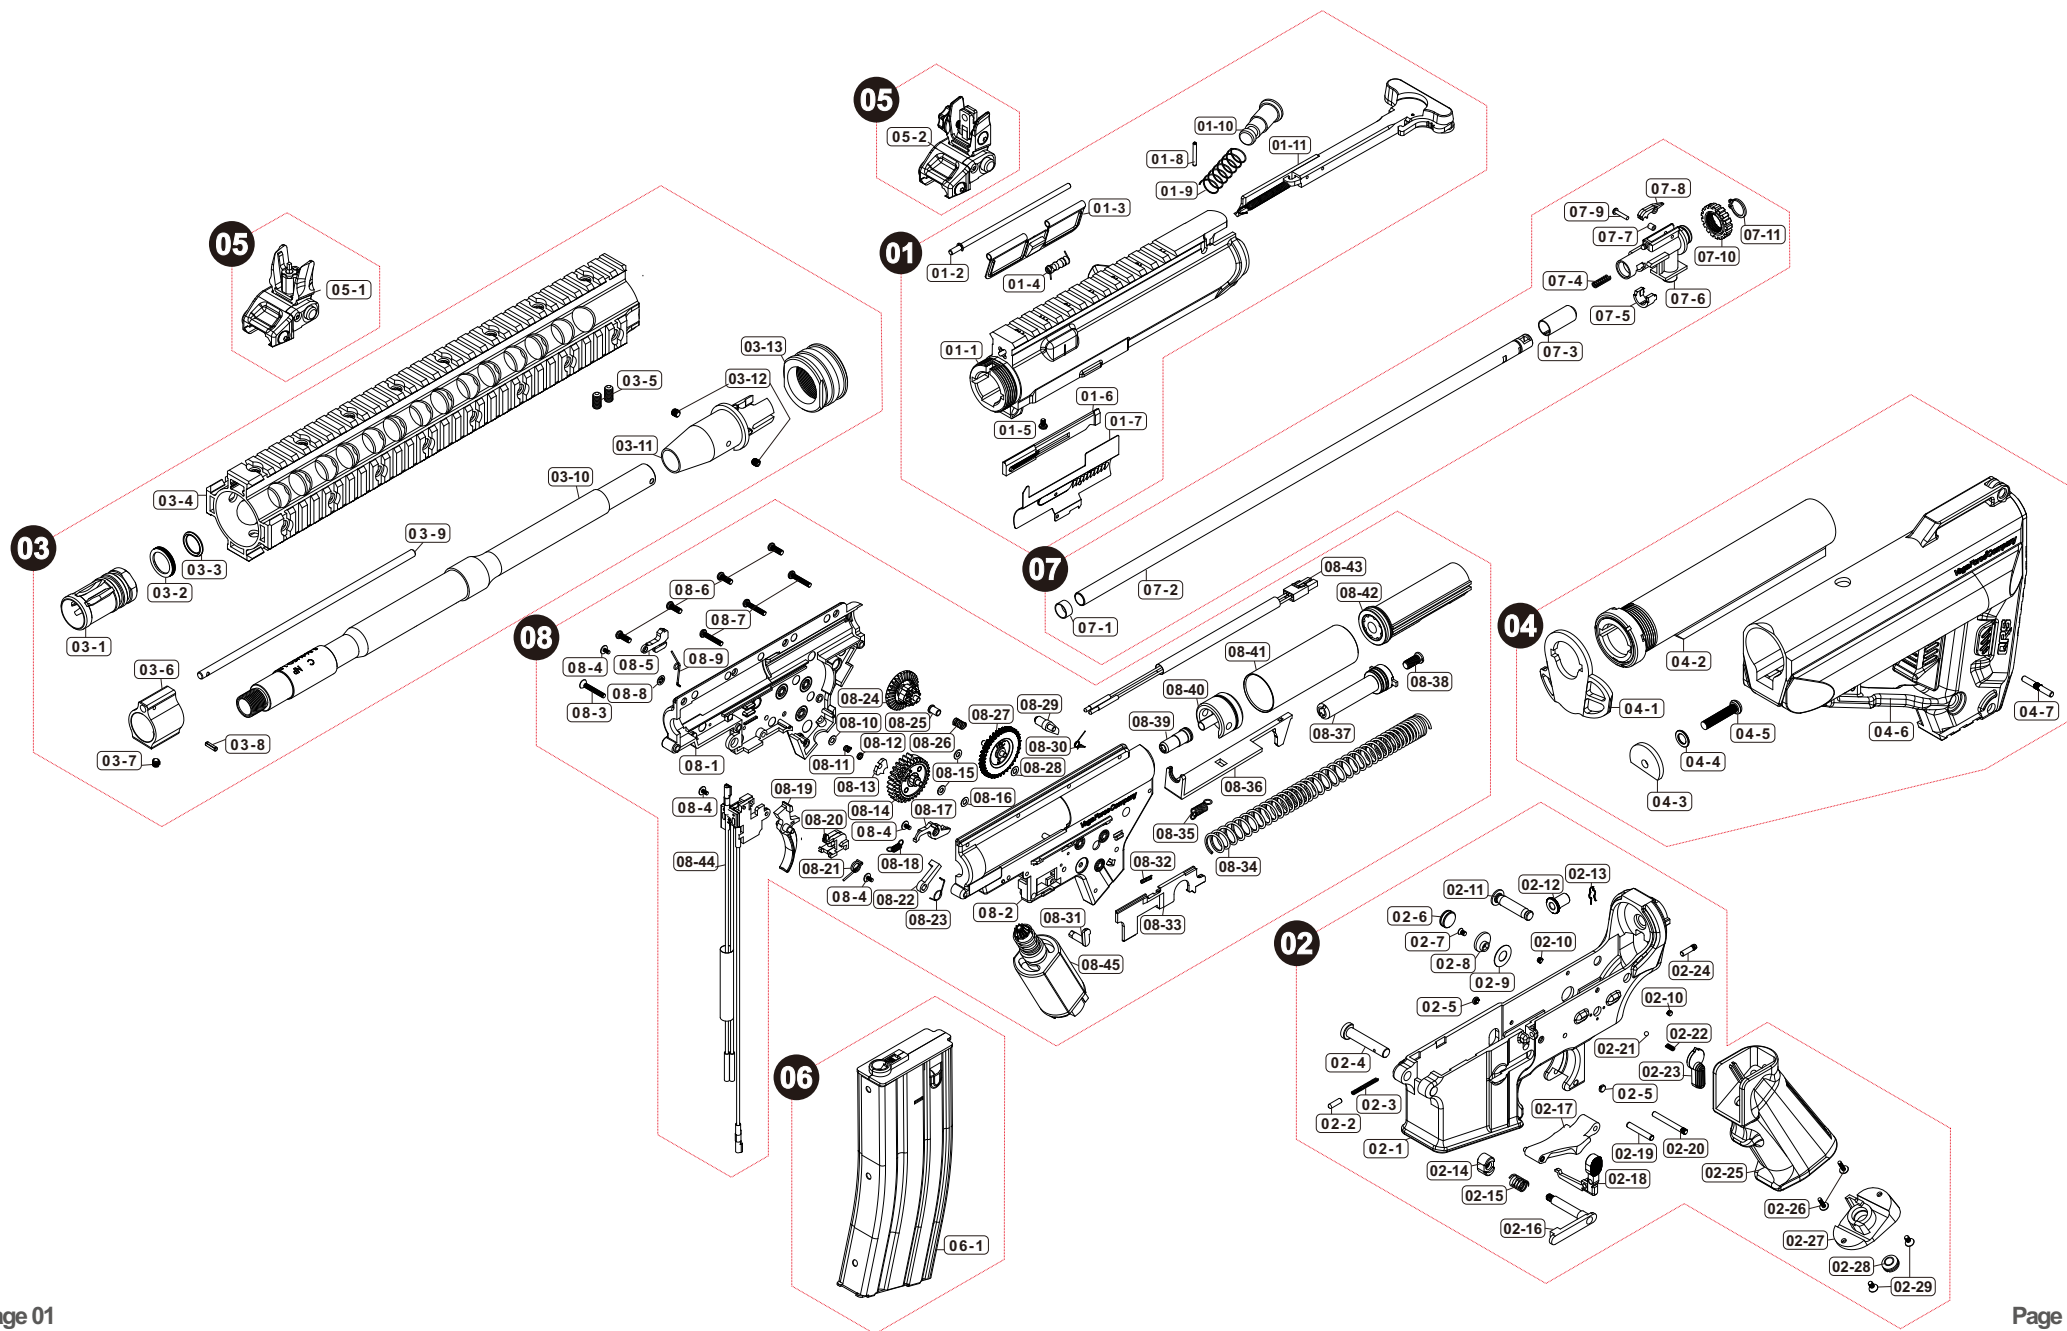

Parts List

Vr16 Fighter Carbine MK2 AEG (Tan)

Manufactured by VegaForceCompany, Made in Taiwan. <http://www.gb-tech.com.tw>

Parts List

Vr16 Fighter Carbine MK2 AEG (Tan)

01 UPPER RECEIVER

01-1	V020URV014
01-2	V020ADC031
01-3	V020ADC000
01-4	V020SPG030
01-5	PSCW030421
01-6	V020BLT031
01-7	V020BLT010
01-8	PBOT021601
01-9	V020SPG040
01-10	V020BLT020
01-11	V020CLR000

03 BARREL / FOREARM

03-1	V023FHR010
03-2	V020BRL041
03-3	PRIG000005
03-4	V028HGD051
03-5	PSCW051003
03-6	V026GBK030
03-7	PSCW040403
03-8	PBOT020801
03-9	V028HGD040
03-10	V020BRL180
03-11	V020BRL162
03-12	PSCW040403
03-13	V028HGD010

07 HOP SYTEM

07-1	V000HOP030
07-2	V000TUB380
07-3	V000HOP010
07-4	V020SPG0E0
07-5	V020HOP080
07-6	V020HOP090
07-7	V000HOP020
07-8	PRVT021001
07-9	V020HOP0A0
07-10	V020HOP0B0
07-11	PBUKCLSTW11

02 LOWER RECEIVER