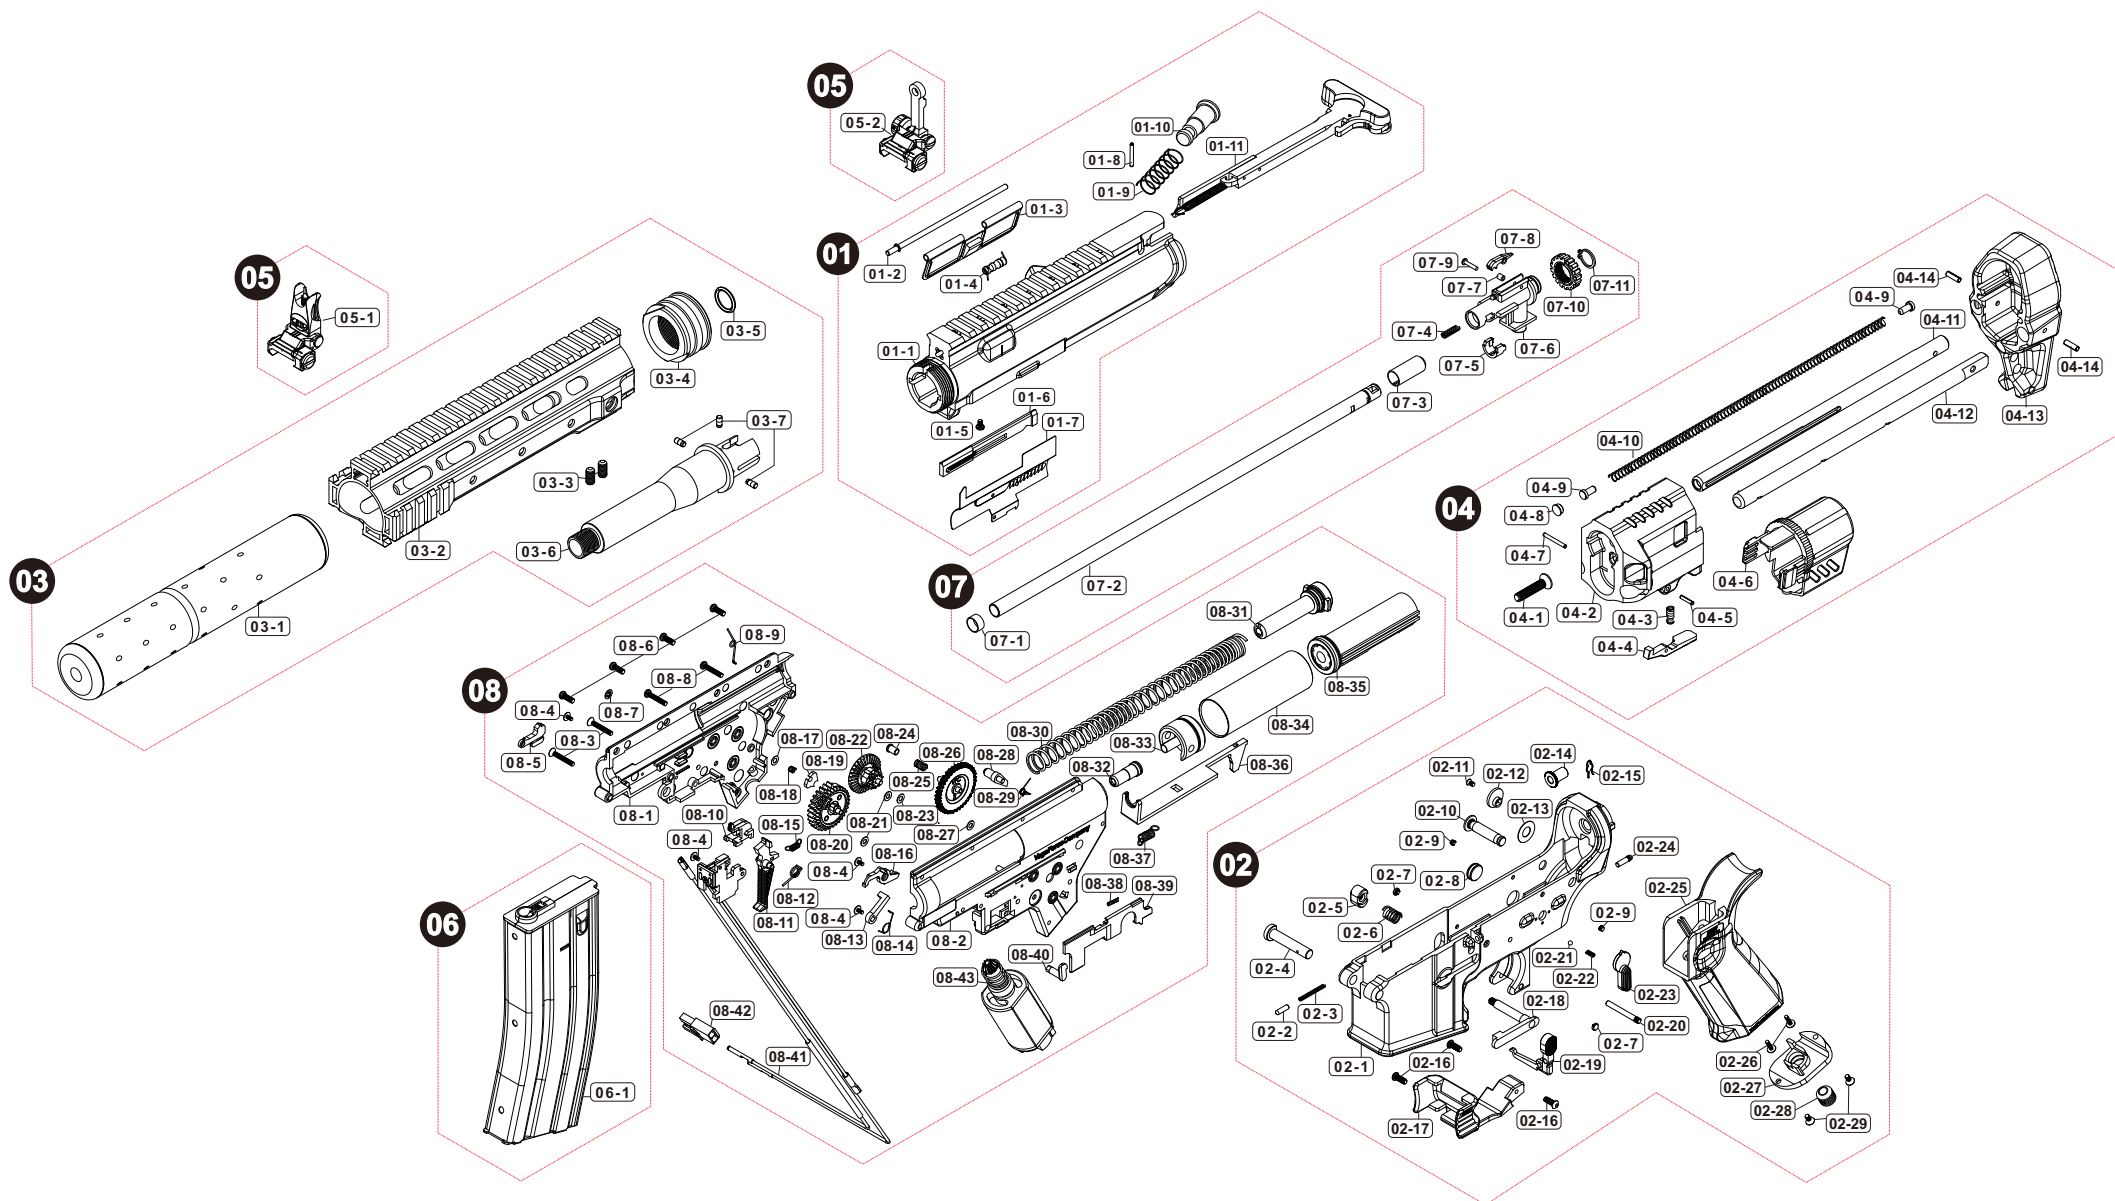

Parts List

Vr16 SABER SD AEG (Urban Gray)

Manufactured by VegaForceCompany, Made in Taiwan. <http://www.gb-tech.com.tw>

Parts List

Vr16 SABER SD AEG (Urban Gray)

01 UPPER RECEIVER

01-1	V020URV01H
01-2	V020ADC031
01-3	V020ADC000
01-4	V020SPG030
01-5	PSCW030421
01-6	V020BLT031
01-7	V020BLT010
01-8	PBOT021601
01-9	V020SPG040
01-10	V020BLT020
01-11	V020CLR000

03 BARREL / FOREARM

03-1	V020SUR100
03-2	V028HGD083
03-3	PSCW051003
03-4	V028HGD010
03-5	PRIG000005
03-6	V020BRL190
03-7	V020BRL1D0

07 HOP SYTEM

07-1	V000HOP030
07-2	V000TUB320
07-3	V000HOP010
07-4	V020SPG0E0
07-5	V020HOP080
07-6	V020HOP090
07-7	V000HOP020
07-8	PRVT021001
07-9	V020HOP0A0
07-10	V020HOP0B0
07-11	PBUKCSTW11

04 STOCK

04-1	PSCW052502
04-2	V020STK350
04-3	V020SPG006
04-4	V020STK360
04-5	PBOT021001
04-6	V020STK370
04-7	PBOT021801
04-8	V020STK380
04-9	V020STK390
04-10	V020SPG007
04-11	V020STK320
04-12	V020STK330
04-13	V020STK310
04-14	PBOT031001