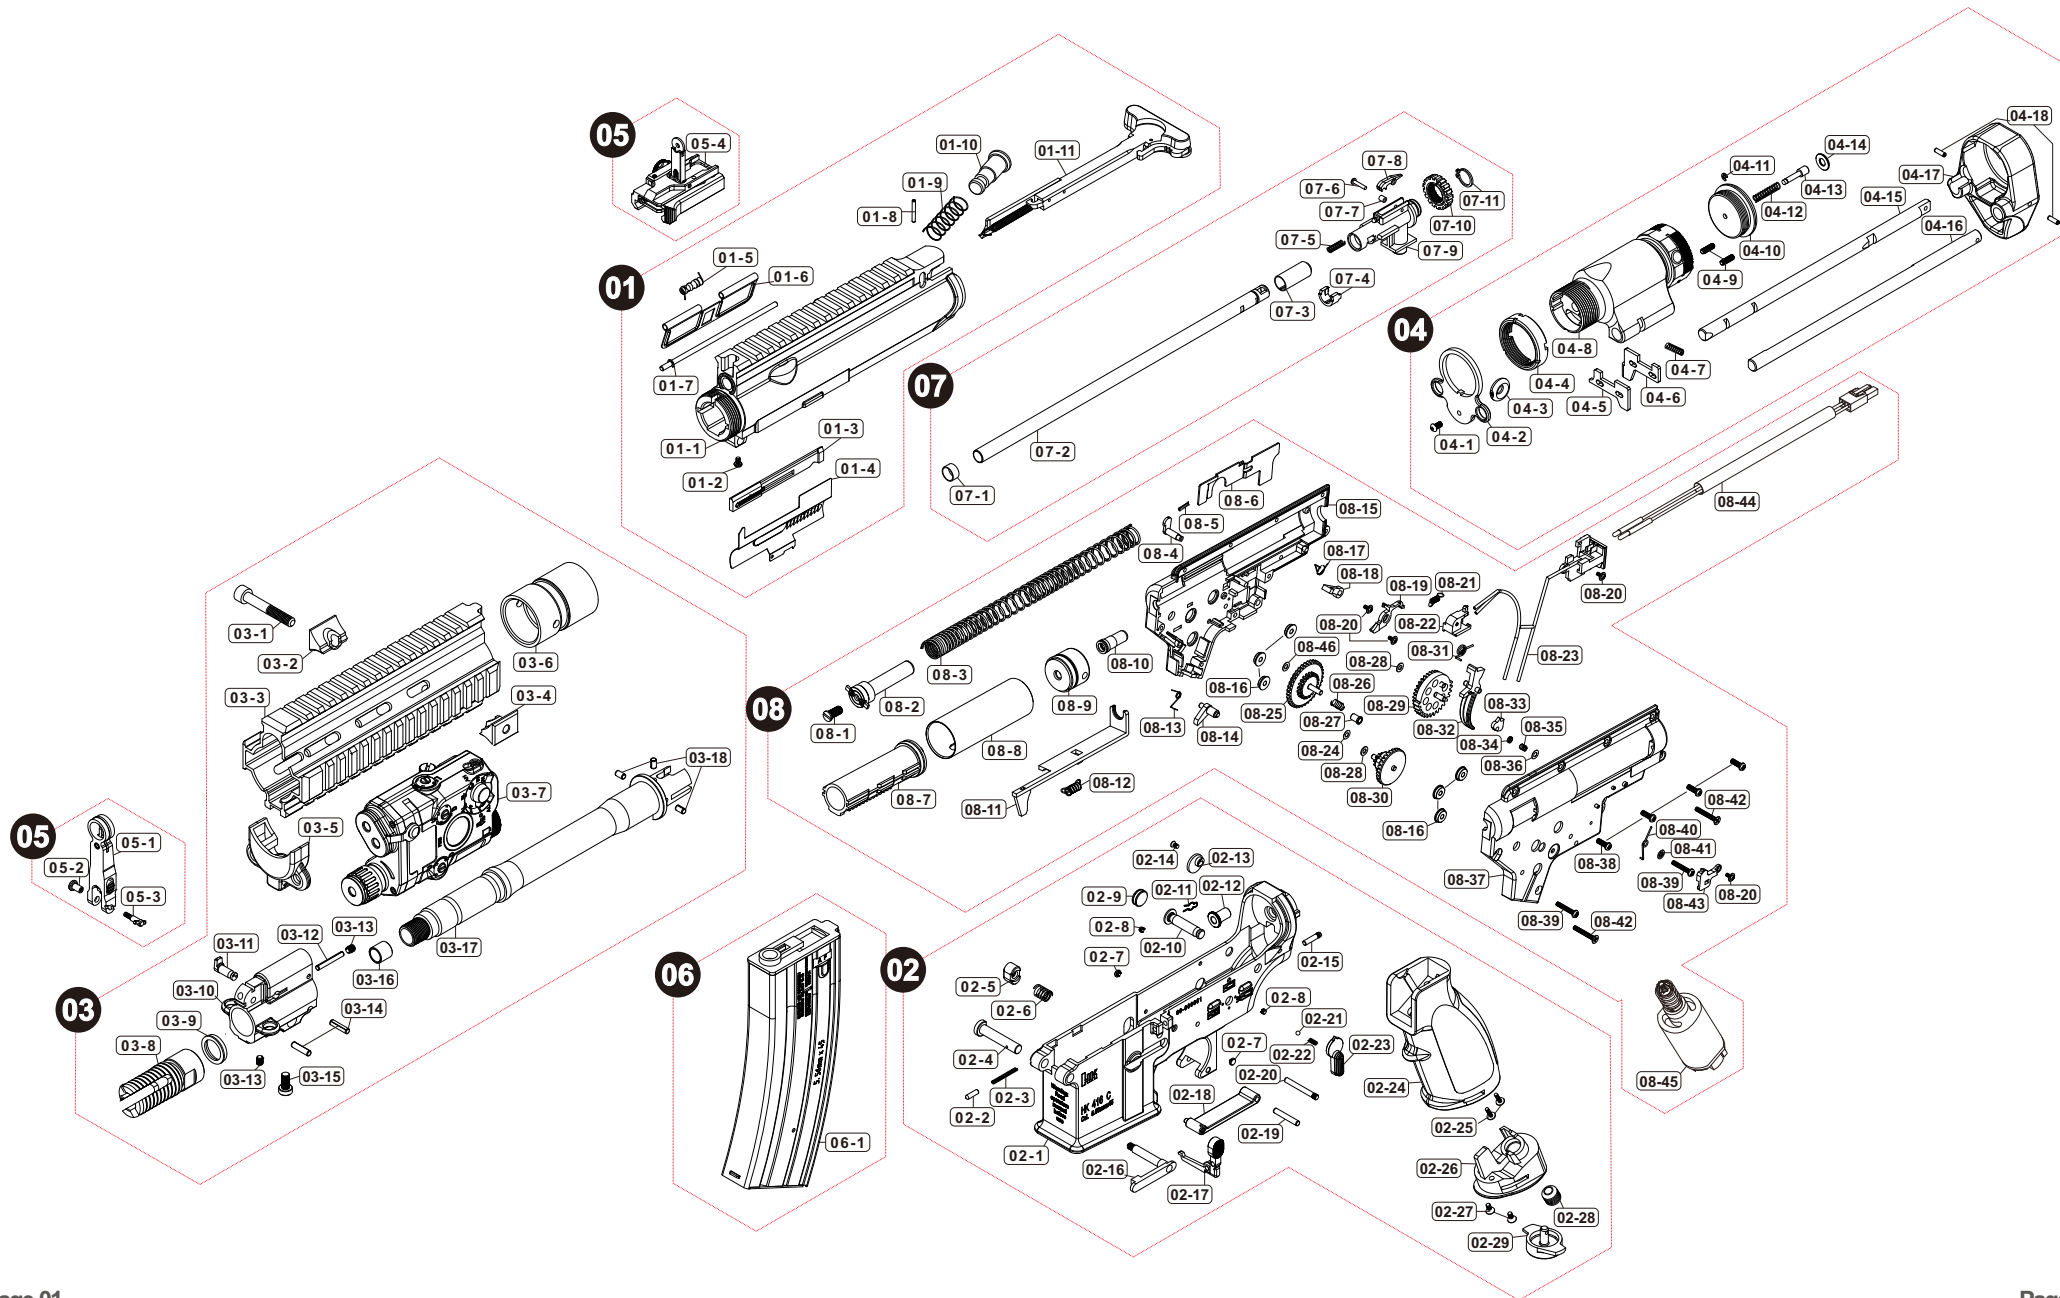

# Parts List

## UMAREX HK 416C AEG

Manufactured by VegaForceCompany, Made in Taiwan. <http://www.gb-tech.com.tw>