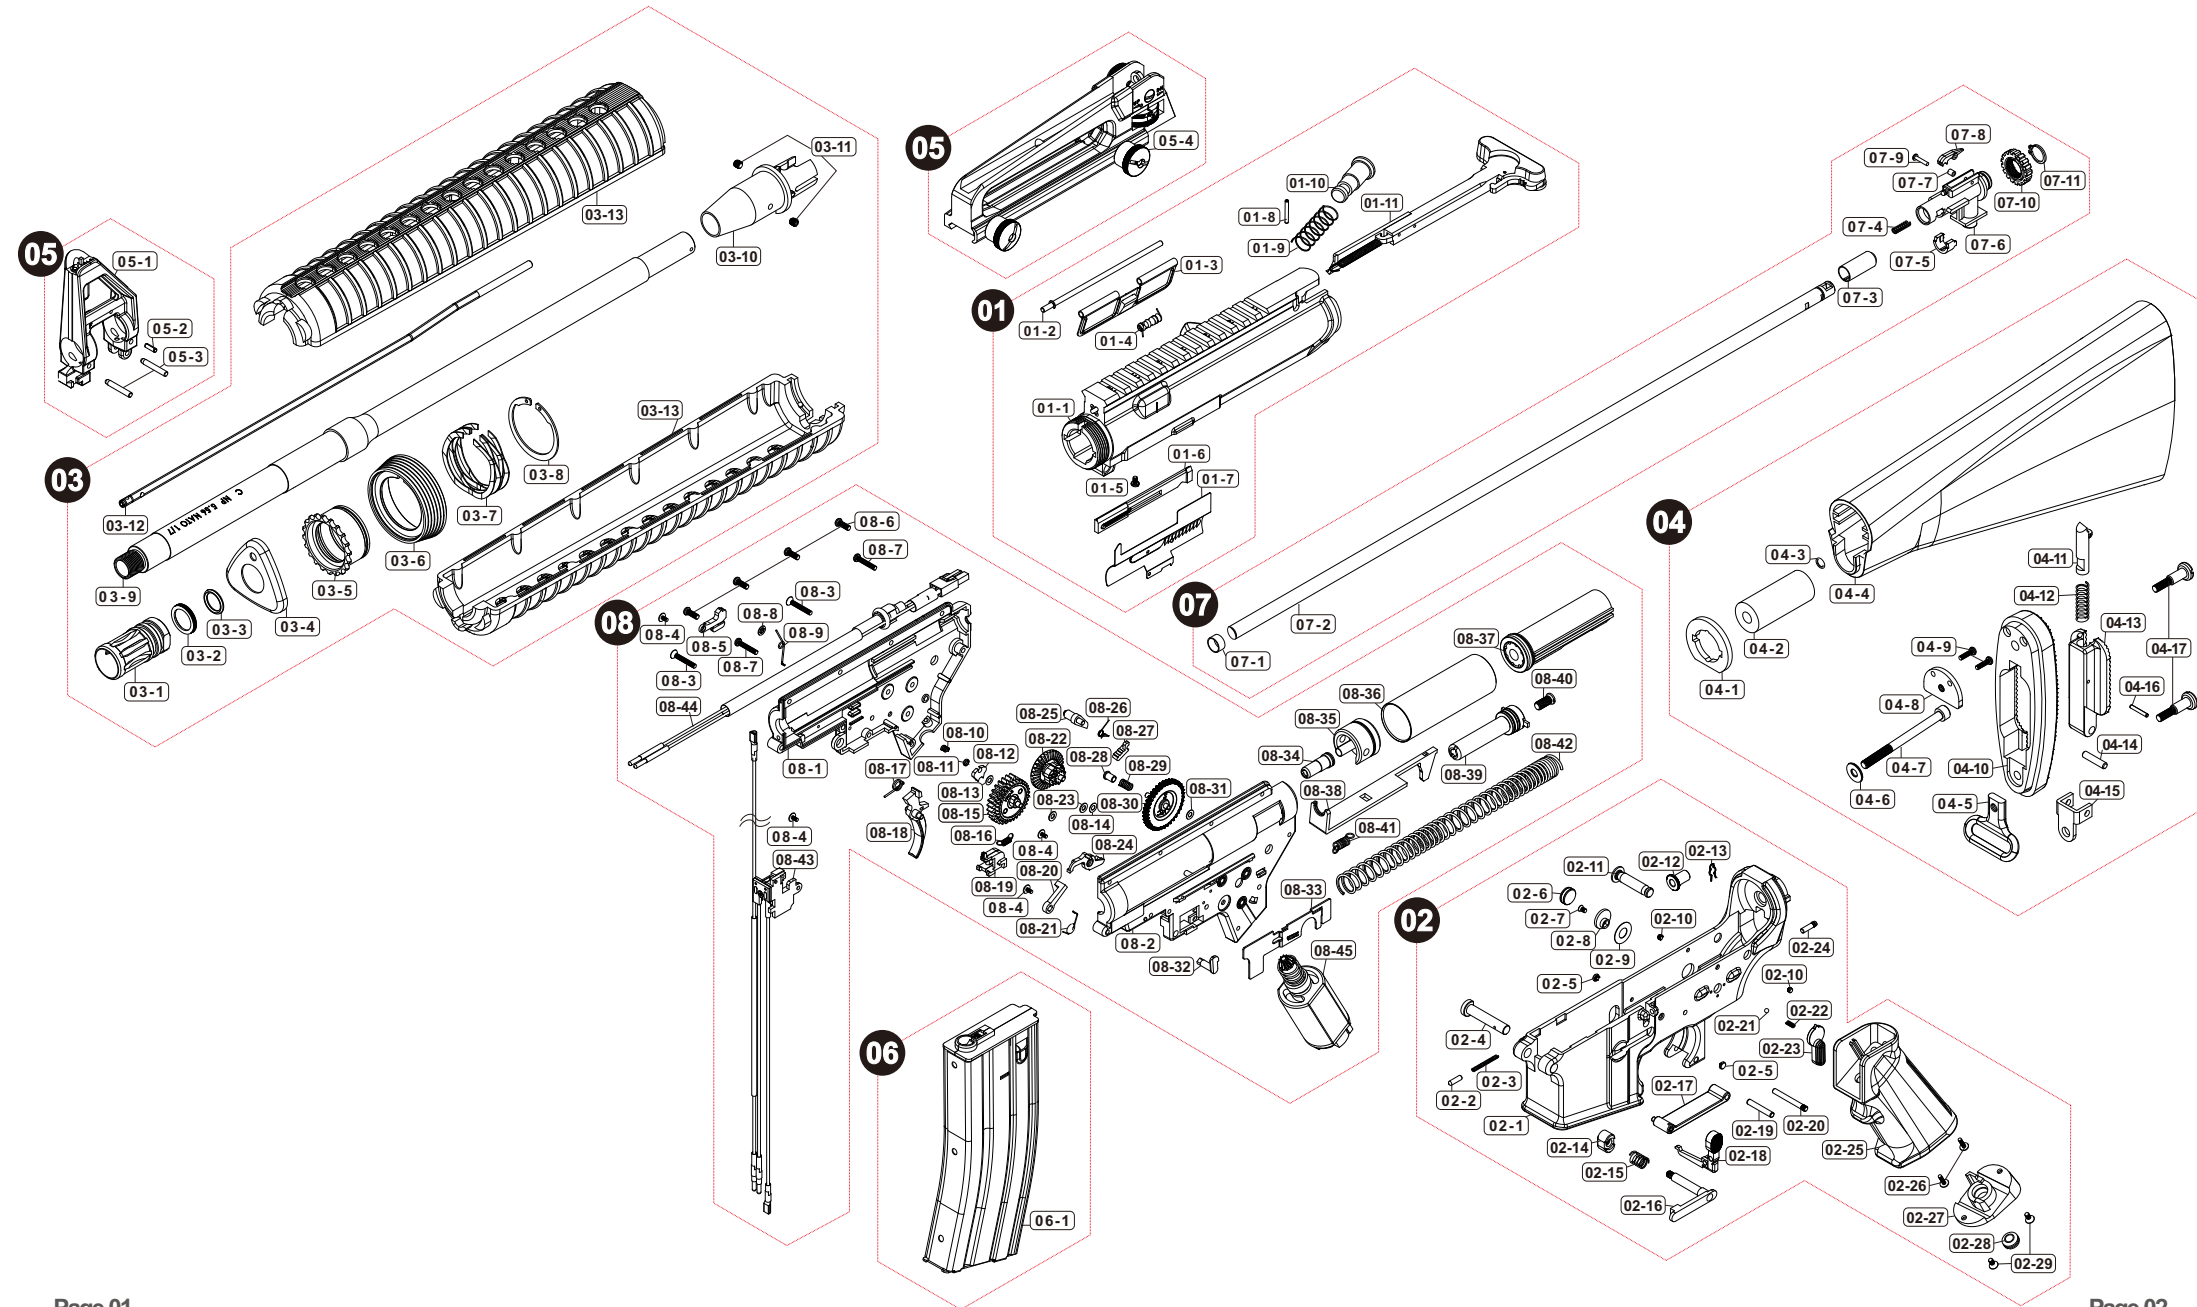

Parts List

Vr16 M200 Classic AEG

Manufactured by VegaForceCompany, Made in Taiwan. <http://www.gb-tech.com.tw>

Parts List

Vr16 M200 Classic AEG

01 UPPER RECEIVER

01-1	V020URV014
01-2	V020ADC031
01-3	V020ADC000
01-4	V020SPG030
01-5	PSCW030421
01-6	V020BLT031
01-7	V020BLT010
01-8	PBOT021601
01-9	V020SPG040
01-10	V020BLT020
01-11	V020CLR000

03 BARREL / FOREARM

03-1	V023FHR010
03-2	V020BRL041
03-3	PRIG000005
03-4	V025HGD020
03-5	V020HGD052
03-6	V020HGD050
03-7	V020HGD070
03-8	V020HGD060
03-9	V020BRL1C0
03-10	V020BRL162
03-11	PSCW040403
03-12	V025HGD030
03-13	V025HGD010