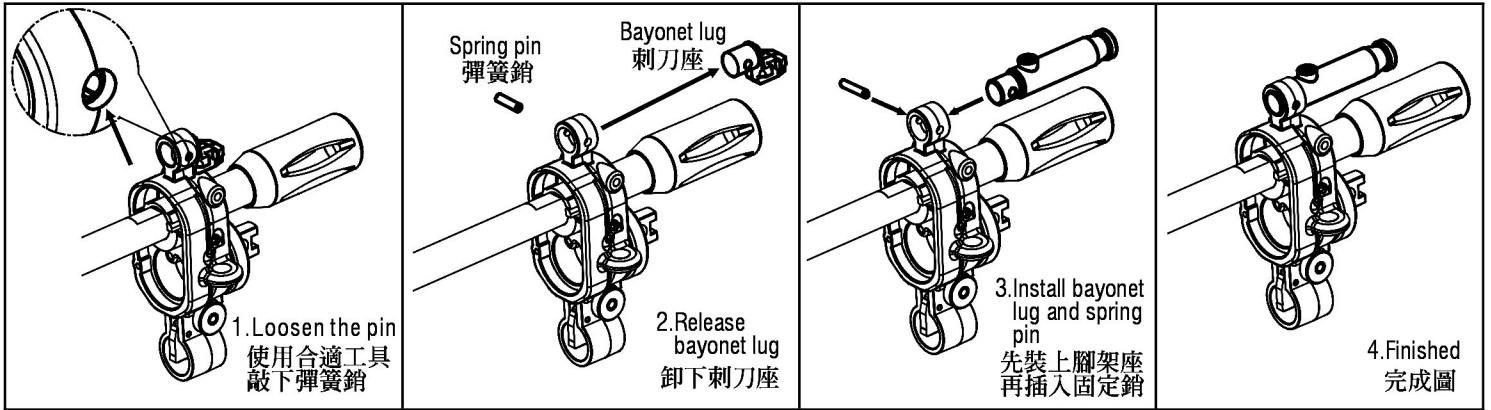

<腳架座> Bayonet lug system install.

<槍管> Barrel system install.