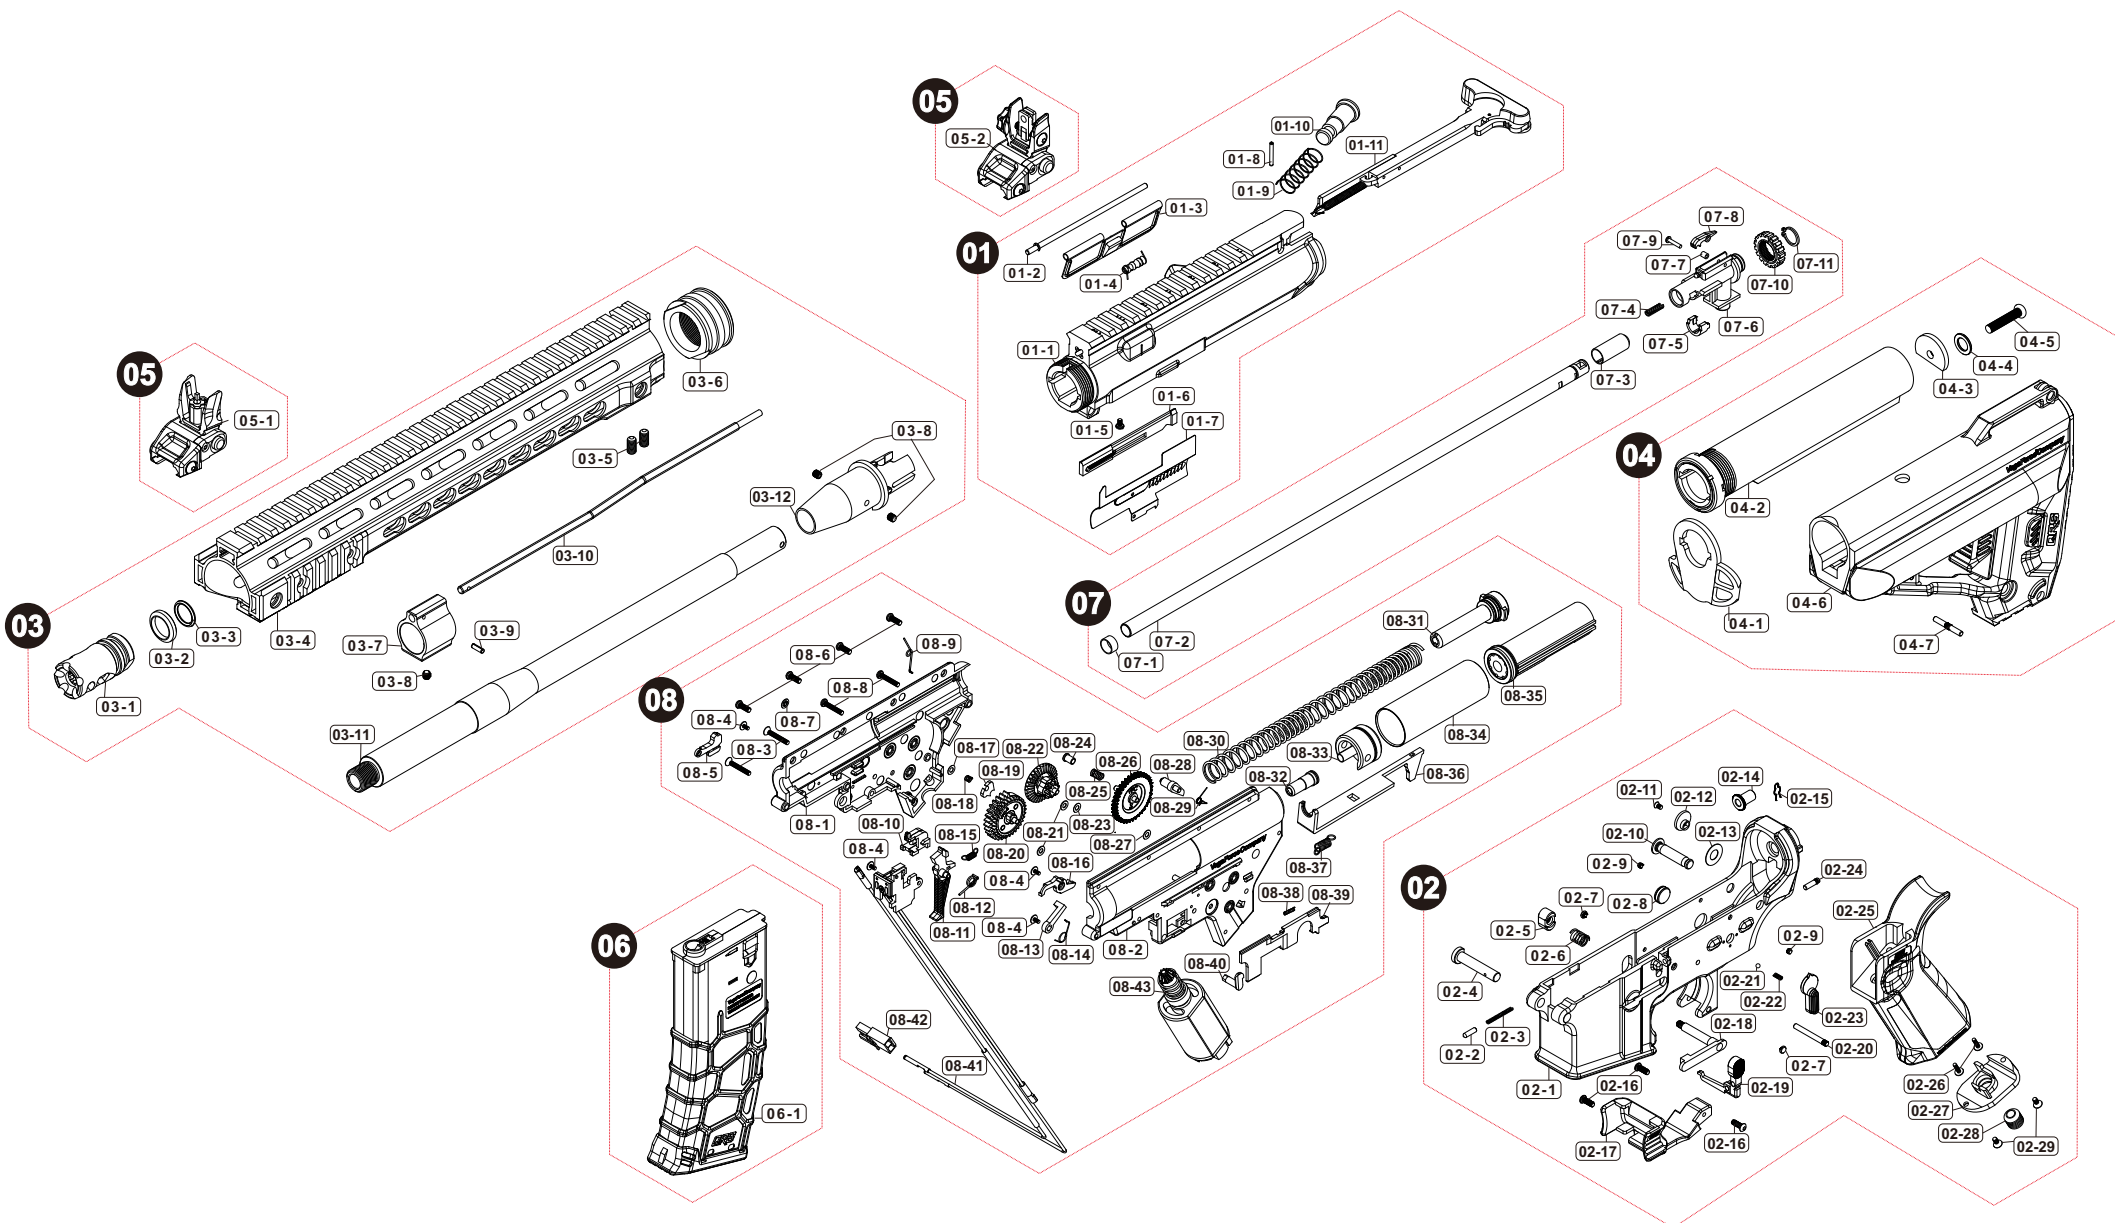

Parts List

VR16 SABER CARBINE II

Manufactured by VegaForceCompany, Made in Taiwan. <http://www.gb-tech.com.tw>

Parts List

VR16 SABER CARBINE II

01 UPPER RECEIVER

01-1	V020URV014
01-2	V020ADC031
01-3	V020ADC000
01-4	V020SPG030
01-5	PSCW030421
01-6	V020BLT031
01-7	V020BLT010
01-8	PB0T021601
01-9	V020SPG040
01-10	V020BLT020
01-11	V020CLR000

03 BARREL / FOREARM

03-1	V020FHR030
03-2	V020BRL030
03-3	PRIG000005
03-4	V028HGD0A0
03-5	PSCW051003
03-6	V028HGD010
03-7	V026GBK030
03-8	PSCW040403
03-9	PB0T020801
03-10	V028HGD0C0
03-11	V020BRL1P2
03-12	V020BRL162