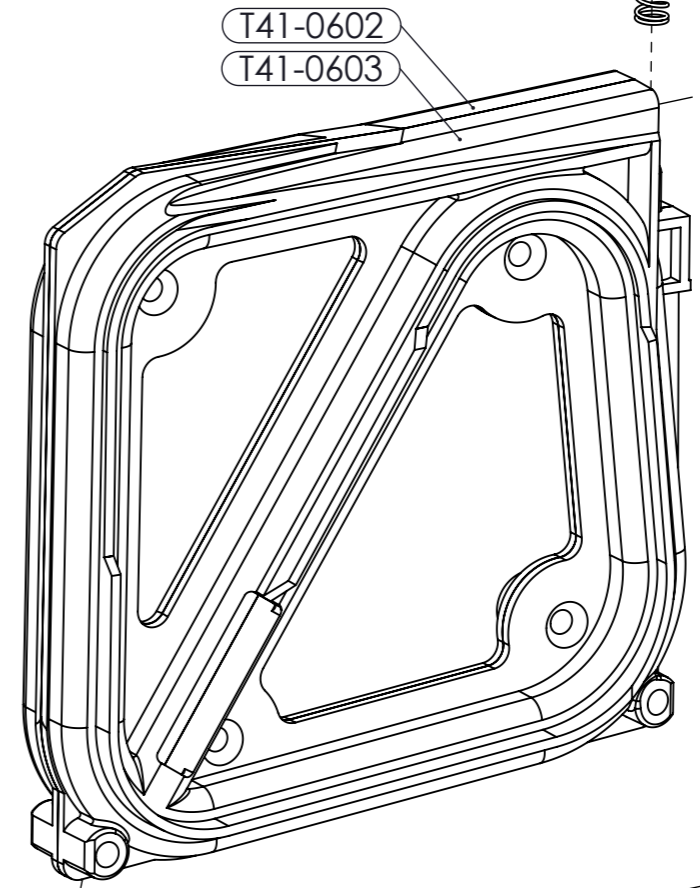

D

C

C

B

B

A

A

ASSEMBLY #: T41-0600-00	DATE: 2021/08/20
ASSEMBLY NAME: LONG MAGAZINE	