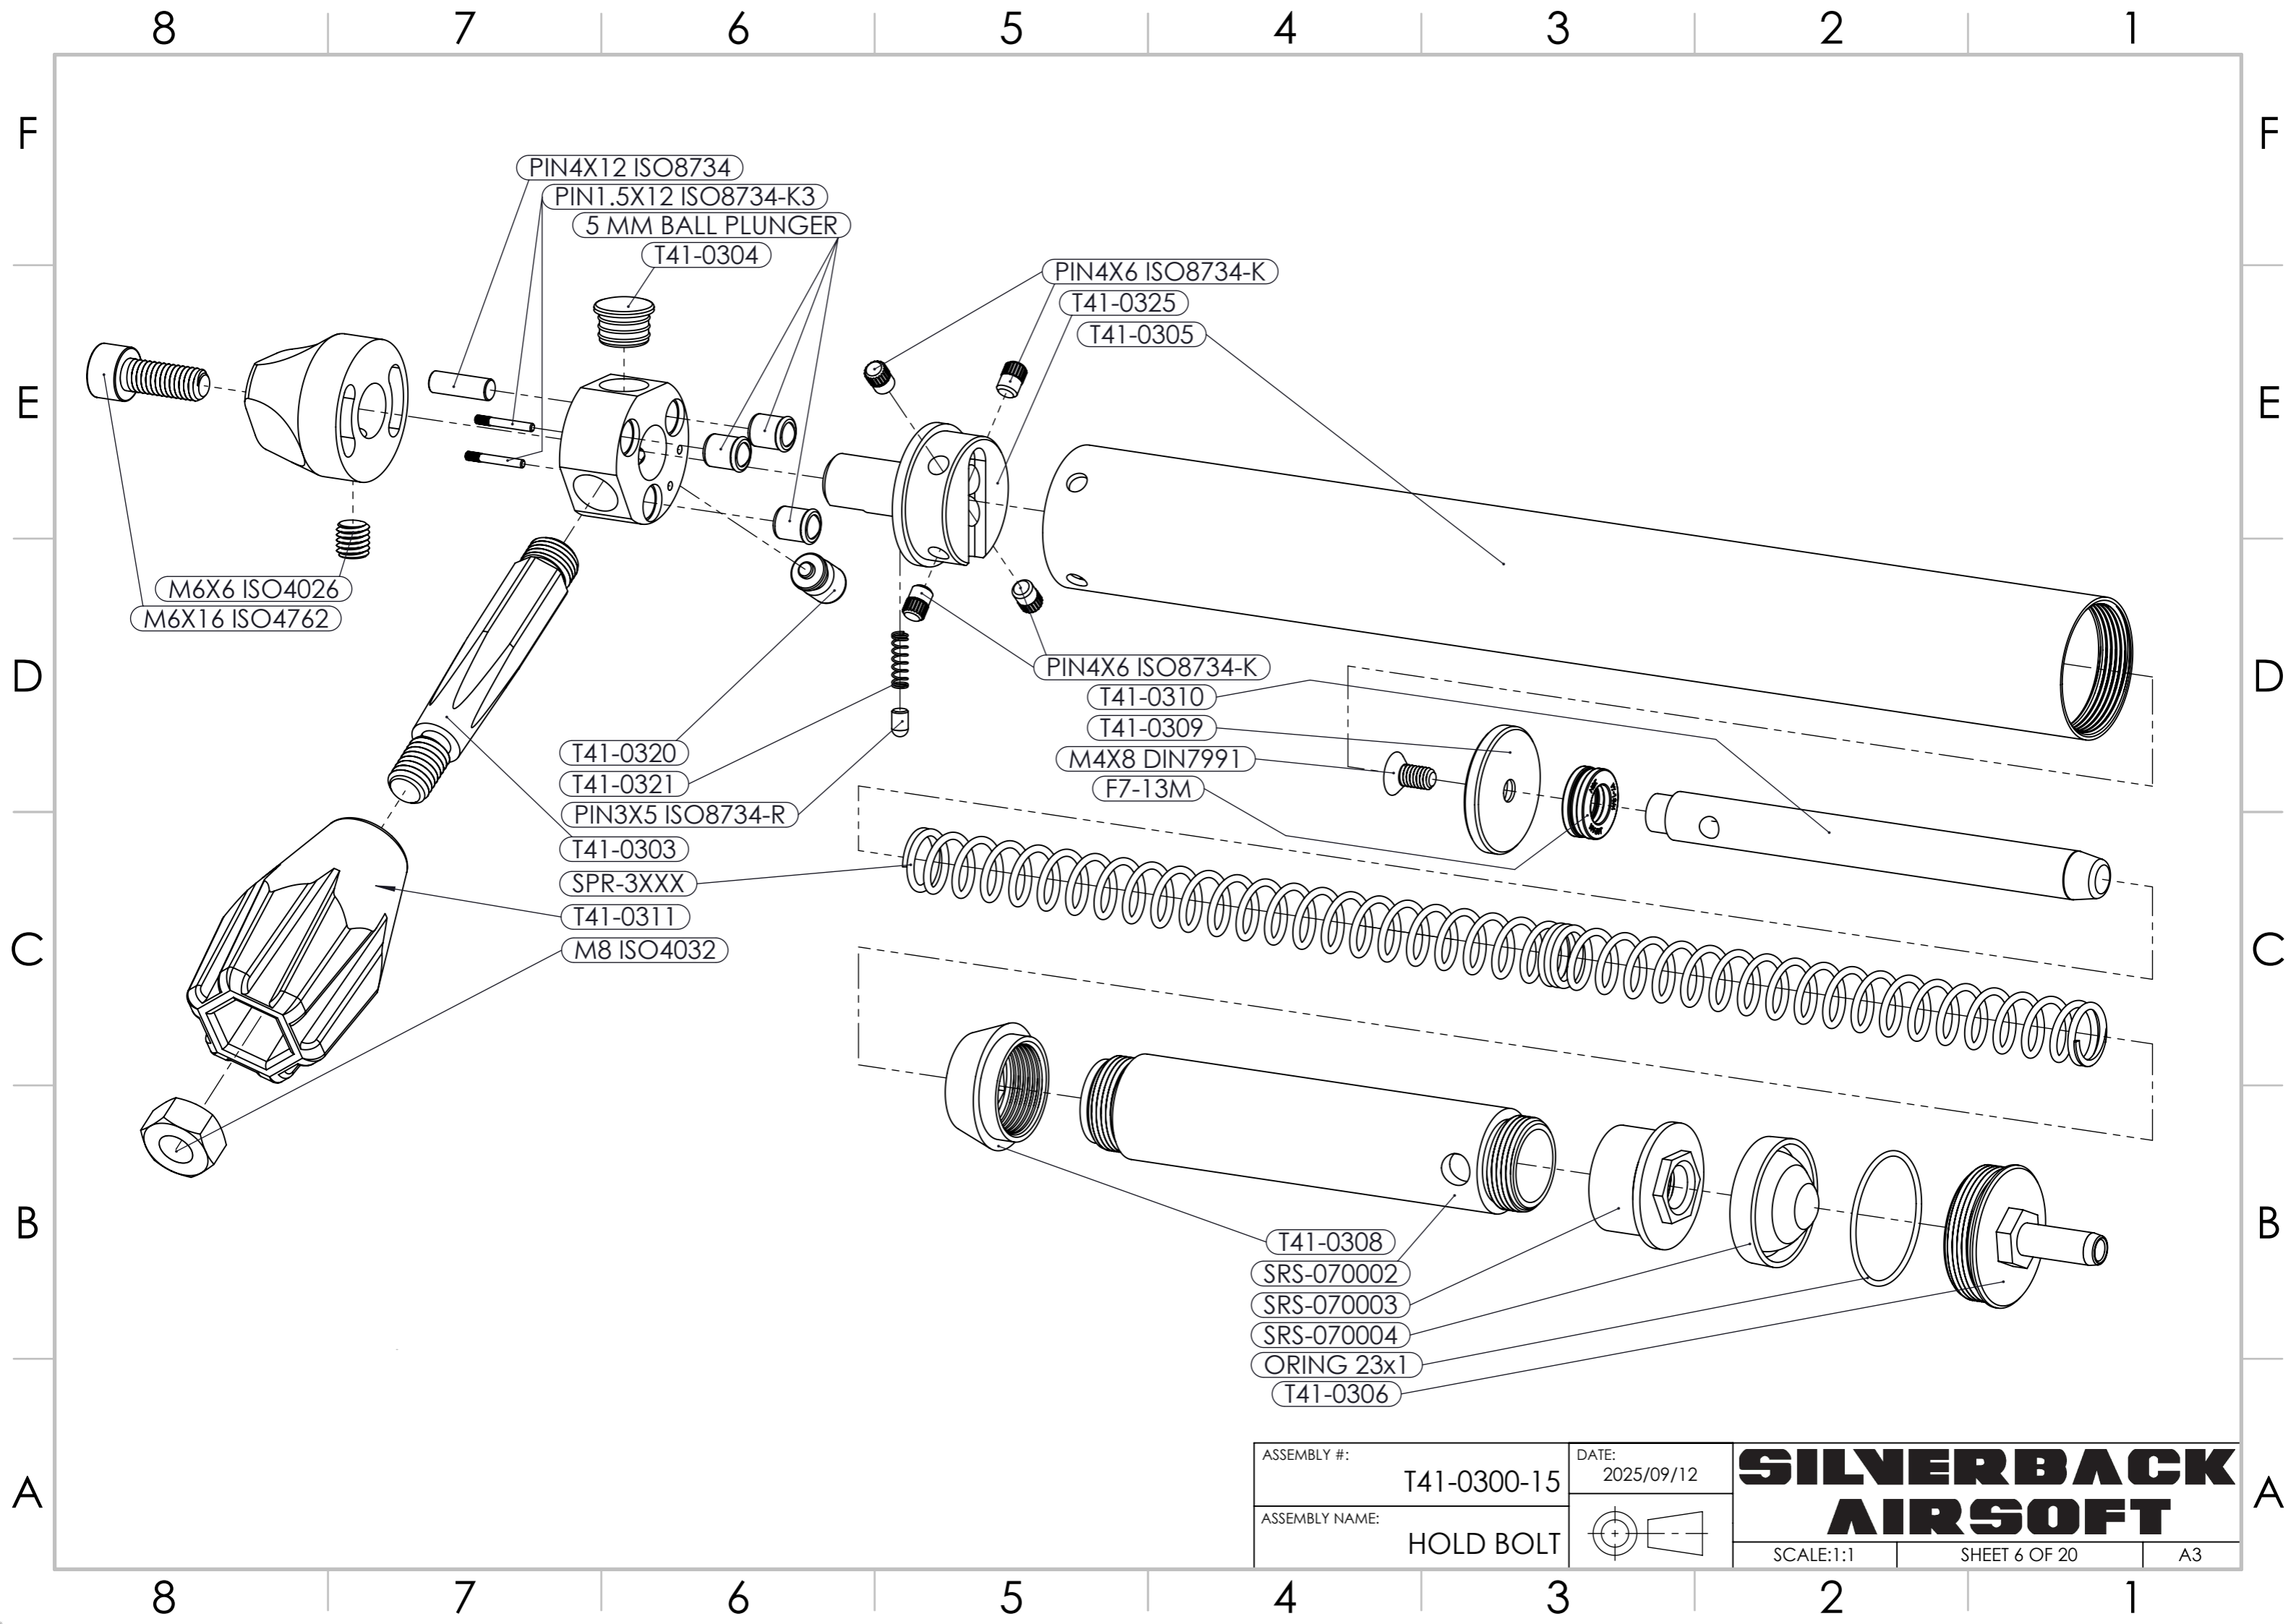

ASSEMBLY #:	T41-0300-00
ASSEMBLY NAME:	STAINLESS BOLT

DATE:	2023/10/23

SILVERBACK AIRSOFT

SCALE:1:1 SHEET 4 OF 20 A3

ASSEMBLY #:	T41-0300-10
ASSEMBLY NAME:	SPORT BOLT

DATE:	2024/03/27

SILVERBACK AIRSOFT

SCALE:1:1	SHEET 5 OF 20	A3
-----------	---------------	----