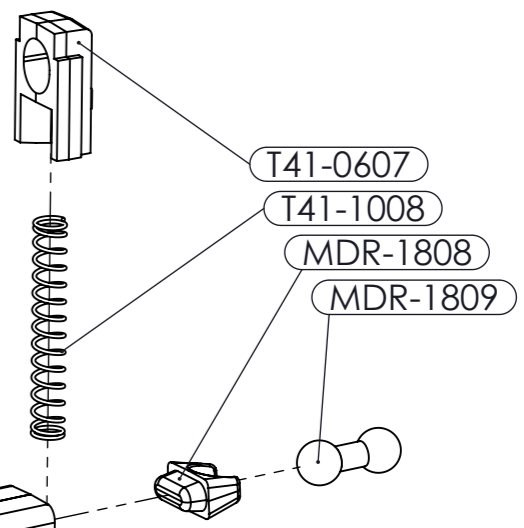

D

C

C

B

B

A

A

ASSEMBLY #: T41-0600-00	DATE: 2021/08/20
ASSEMBLY NAME: LONG MAGAZINE	