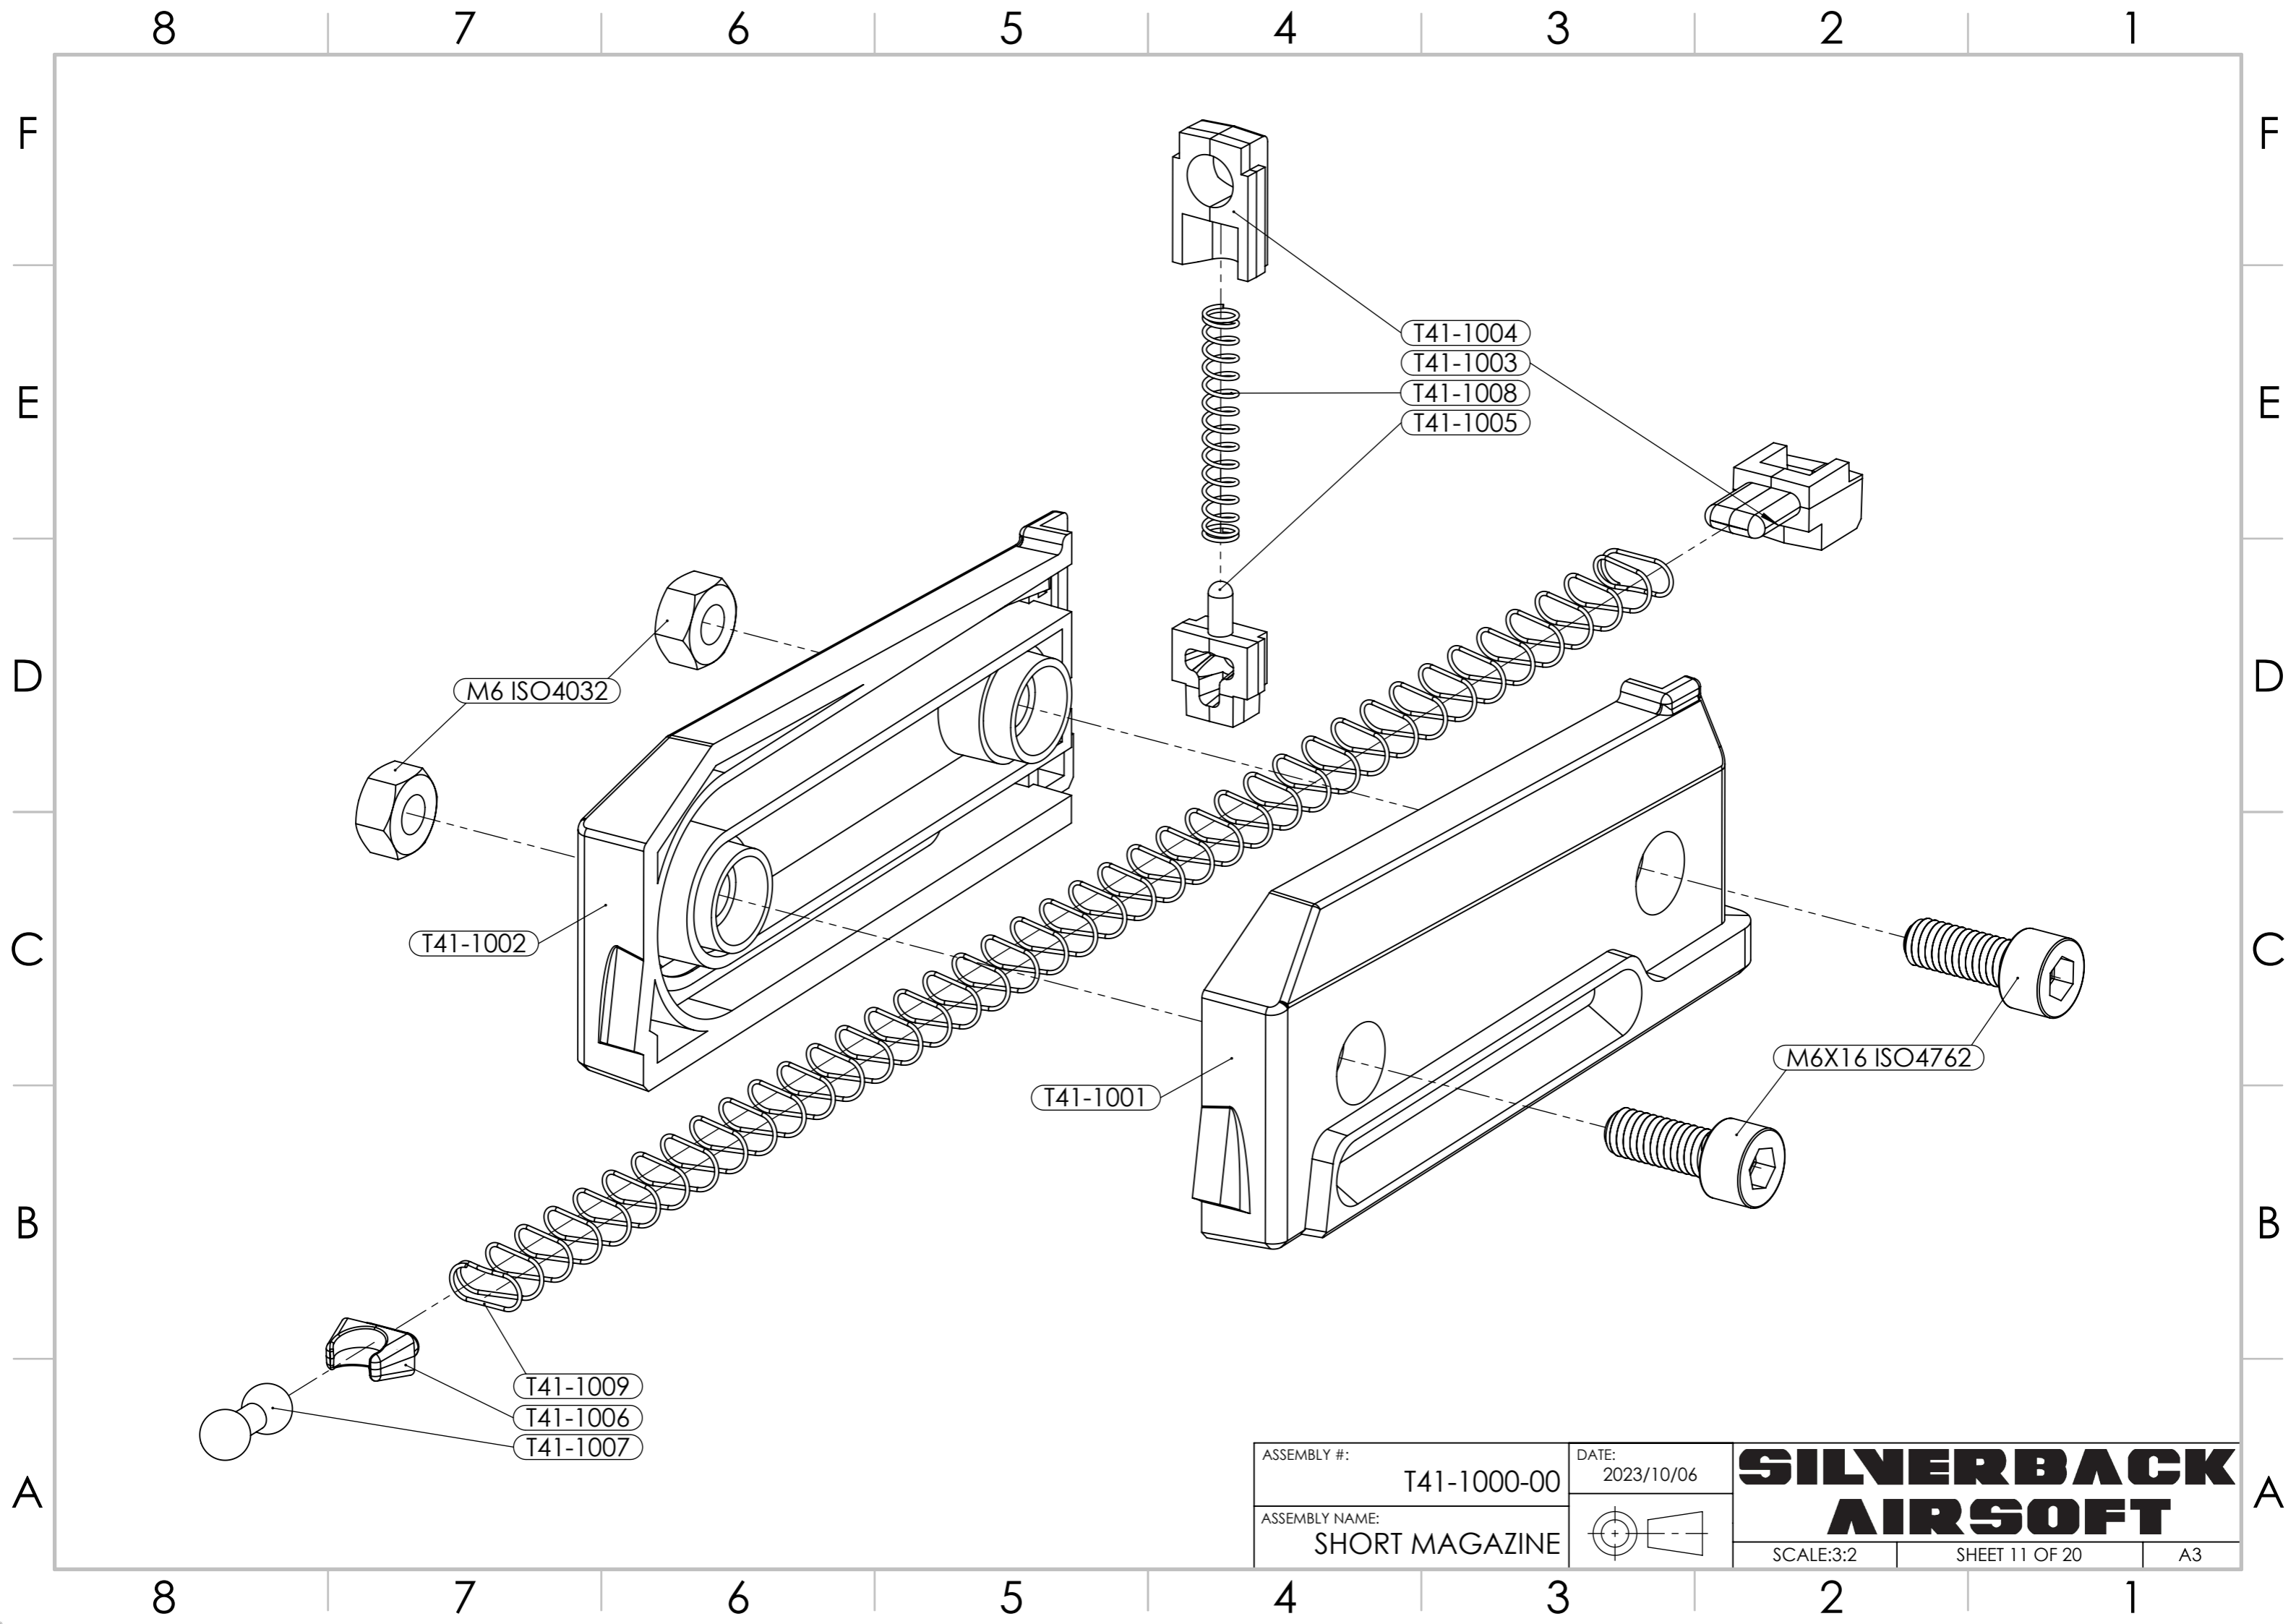

A

A

8 7 6 5 4 3 2 1

ASSEMBLY #:	T41-0200-14
ASSEMBLY NAME:	330 MM SPORT BARREL

DATE:	2024/03/27

SILVERBACK AIRSOFT

SCALE:3:4	SHEET 10 OF 20	A3
-----------	----------------	----

ASSEMBLY #: T41-1000-00
 ASSEMBLY NAME: SHORT MAGAZINE