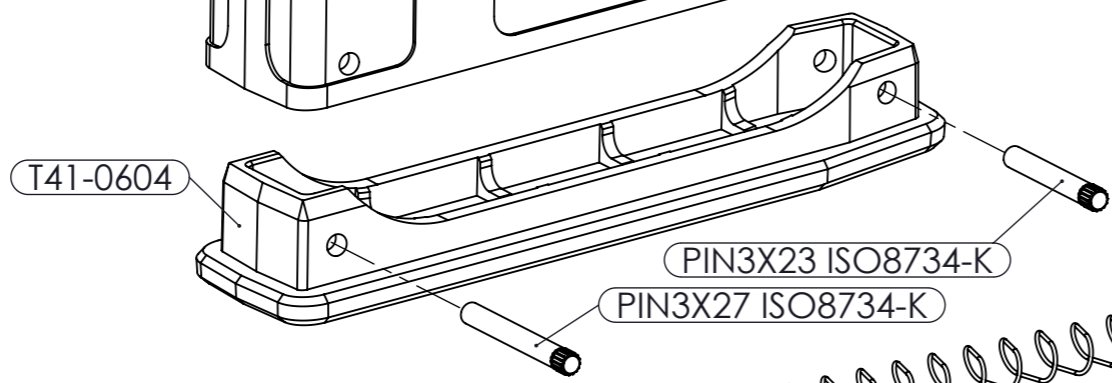

8 7 6 5 4 3 2 1

F

F

E

E

D

D

C

C

B

B

A

A

ASSEMBLY #: T41-0600-00	DATE: 2021/08/20
ASSEMBLY NAME: LONG MAGAZINE	

SILVERBACK AIRSOFT

SCALE:1:1   SHEET 12 OF 20   A3

8 7 6 5 4 3 2 1