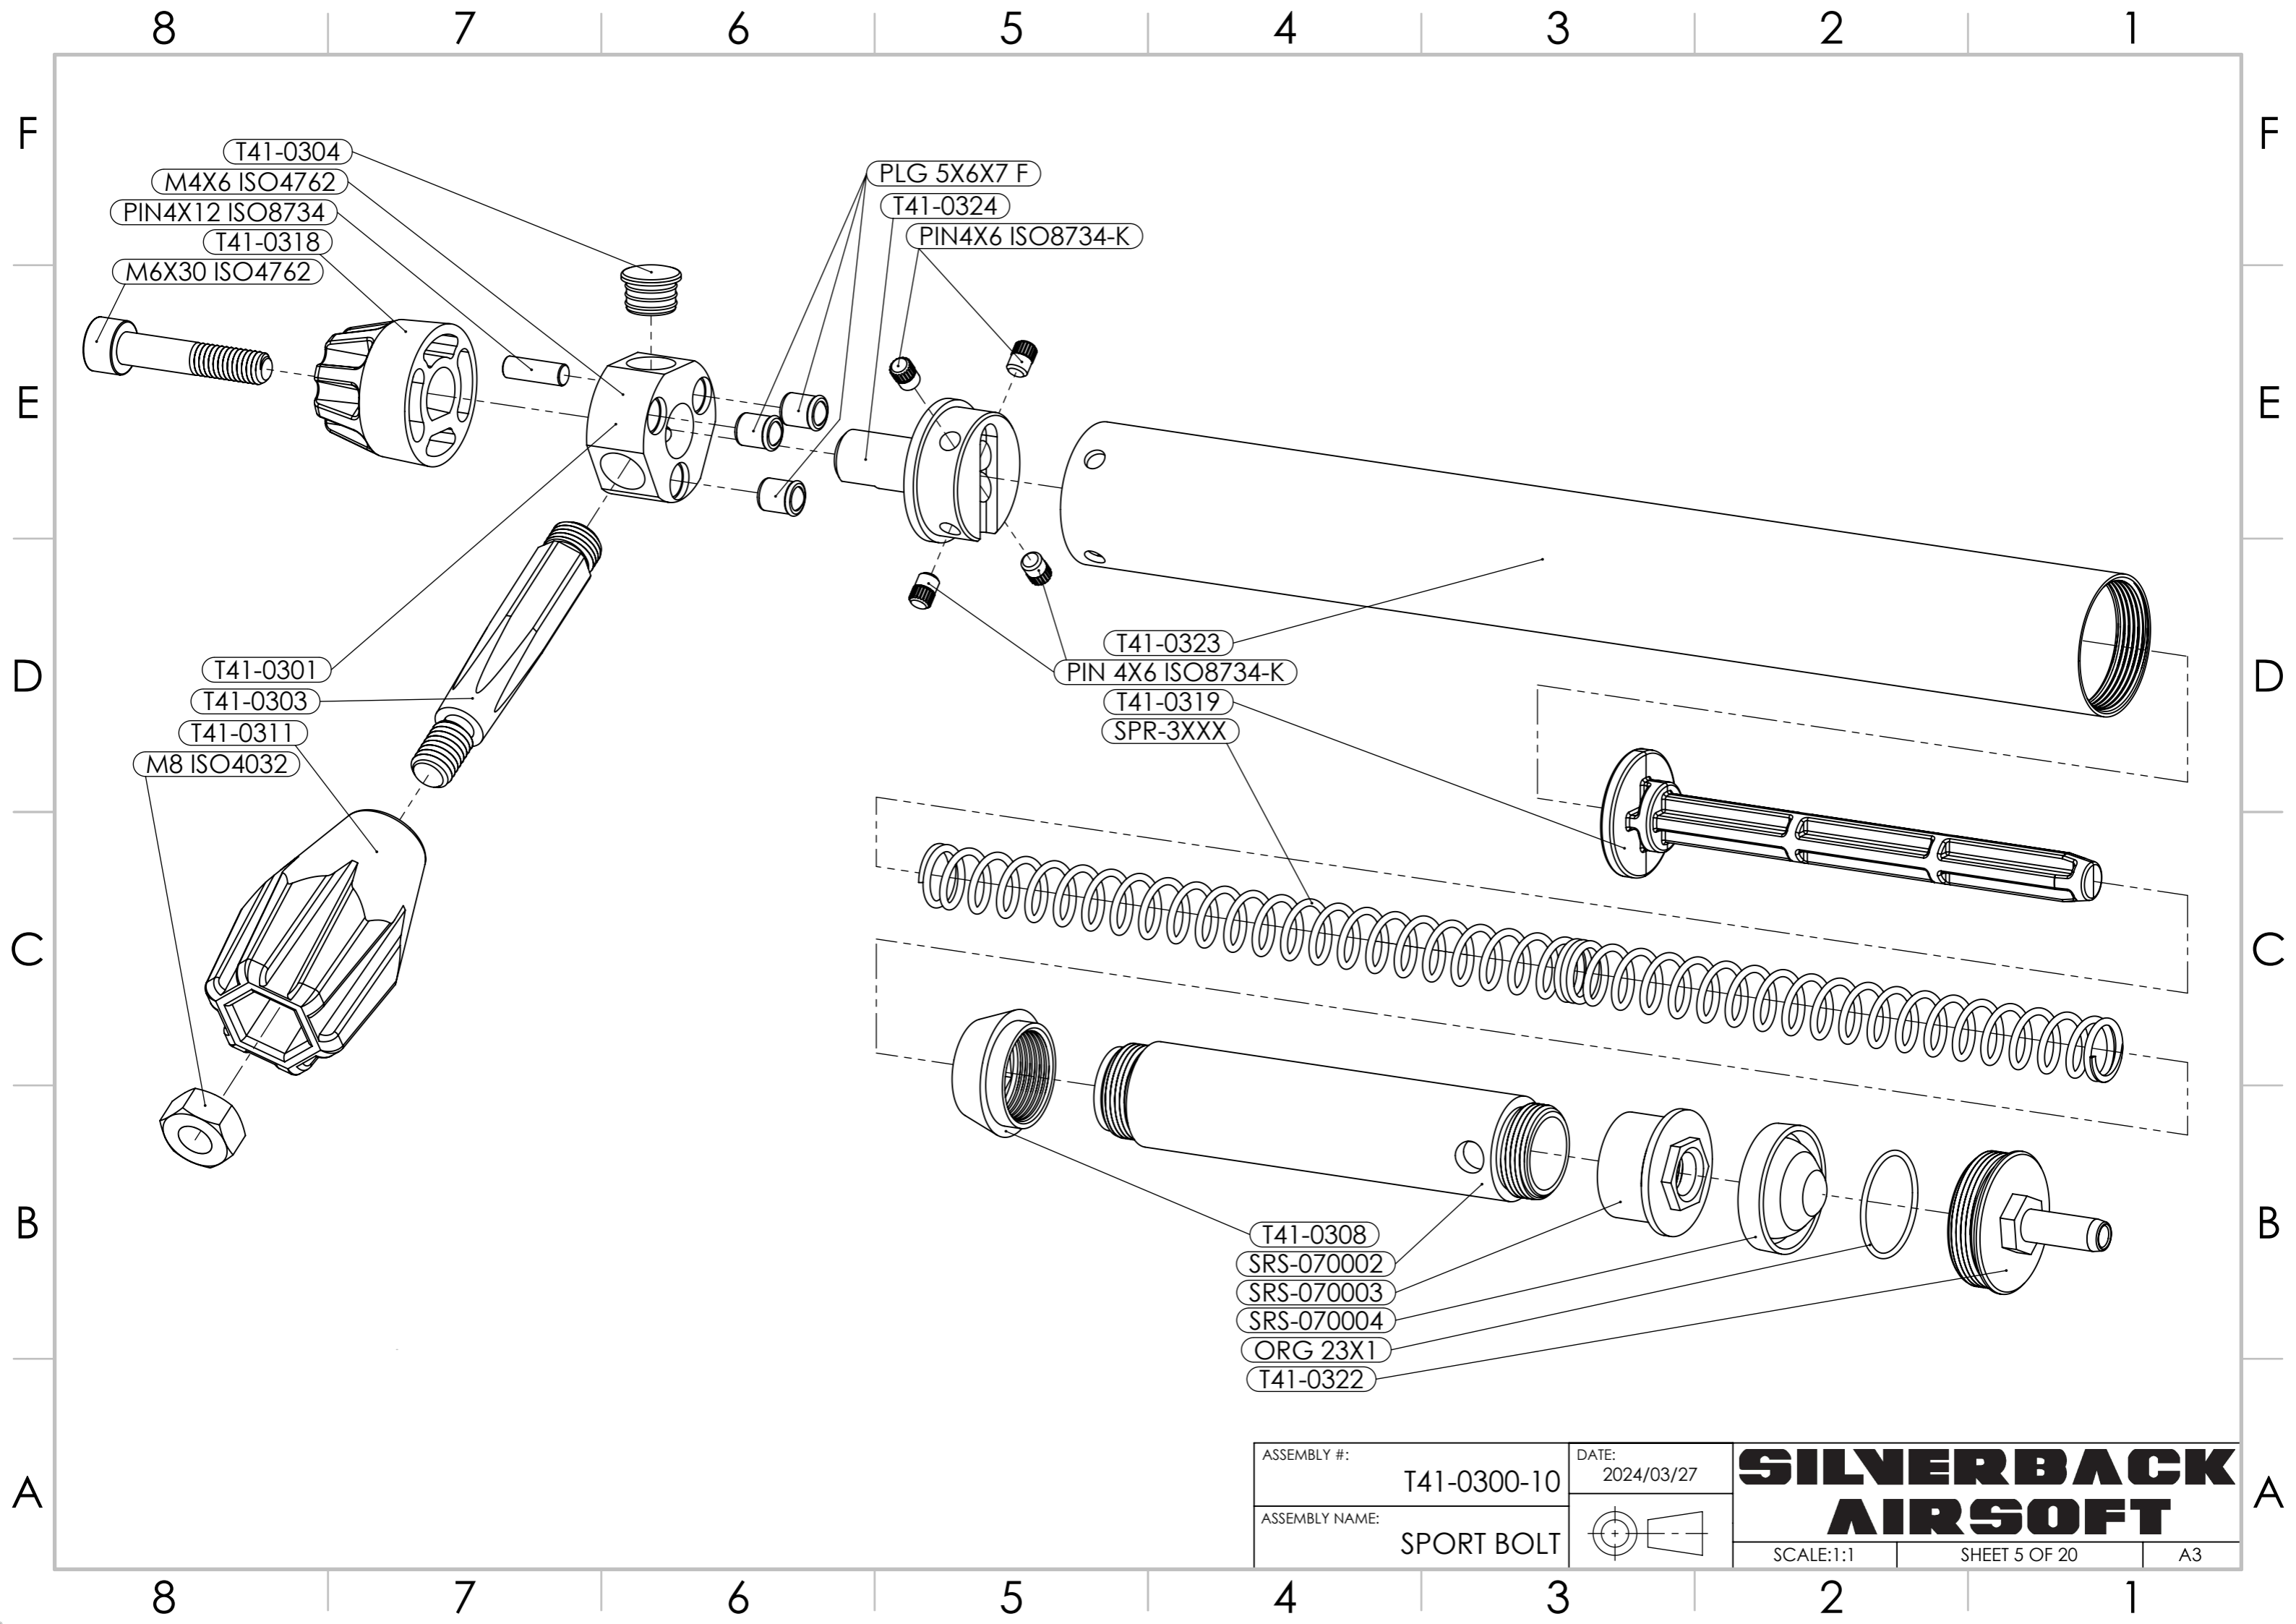

ASSEMBLY #:	T41-0300-10
ASSEMBLY NAME:	SPORT BOLT

DATE:	2024/03/27

SILVERBACK AIRSOFT

SCALE:1:1	SHEET 5 OF 20	A3