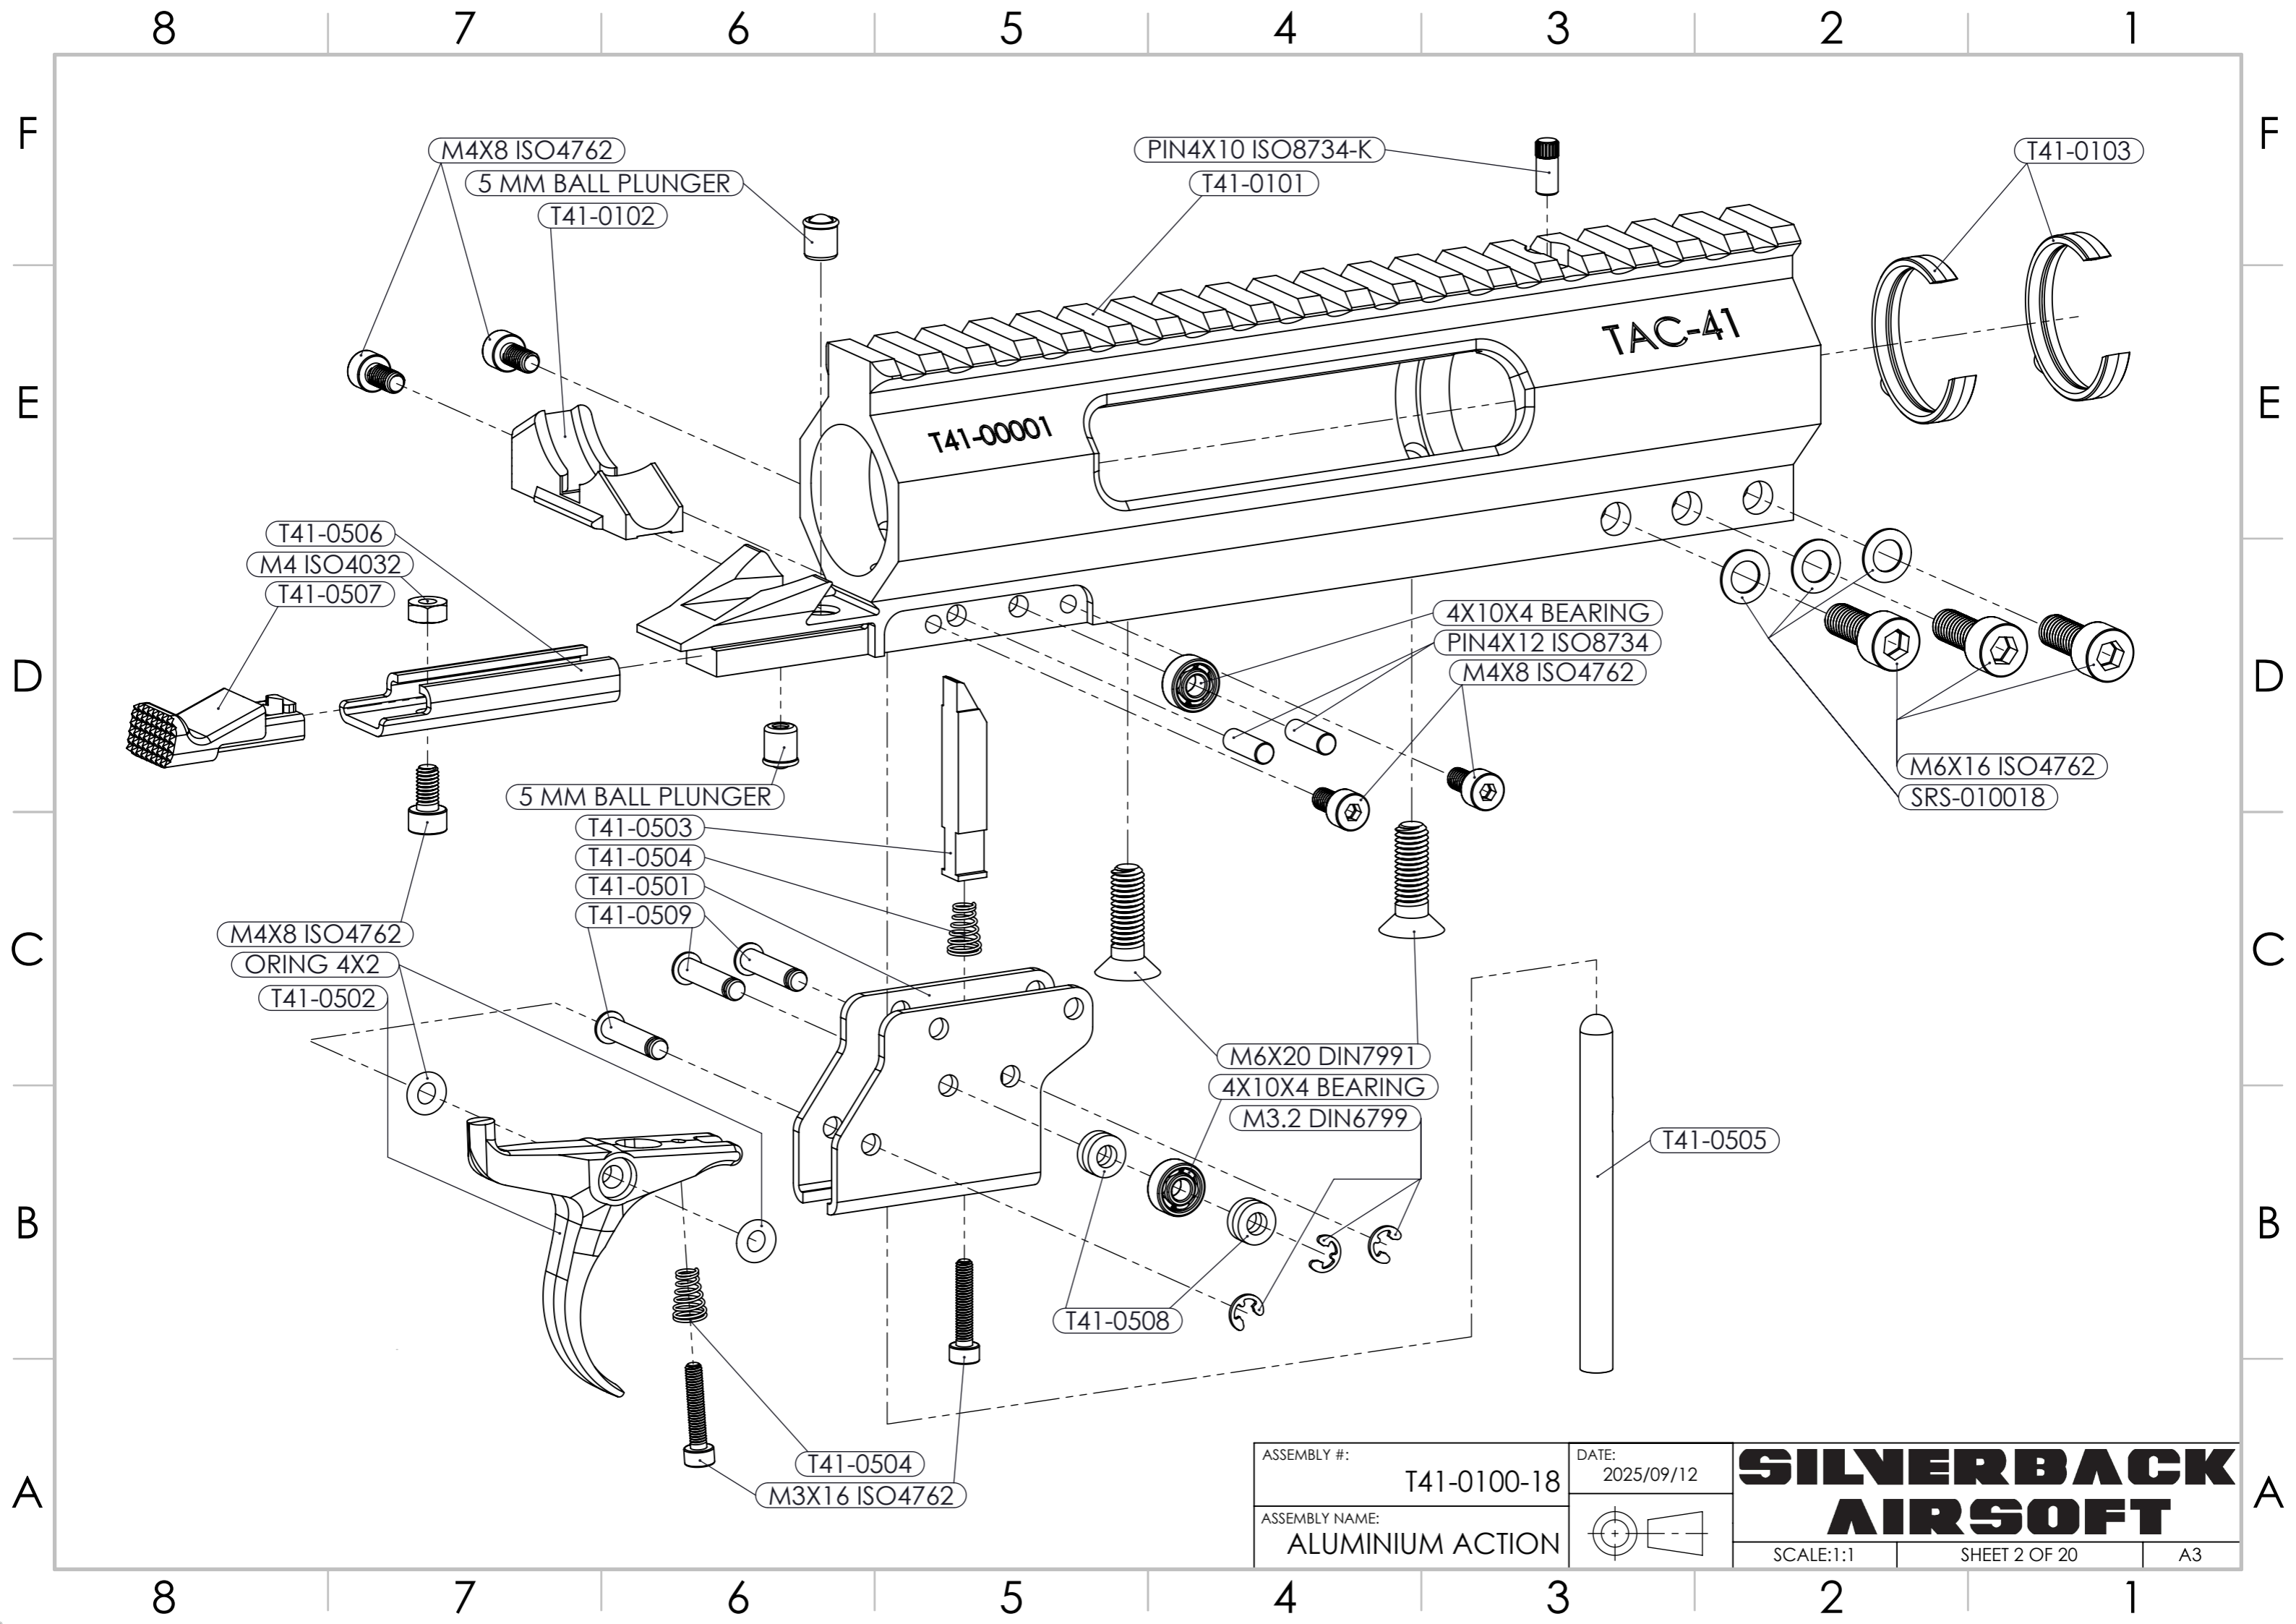

TAC 41 PLATFORM

ASSEMBLY #	ASSEMBLY NAME	PAGE	TAC-41 P	TAC-41 PS	TAC-41 LL	TAC-41 LB	TAC-41 LR	TAC-41 LA	TAC-41 LL-S	TAC-41 LB-S	TAC-41 LR-S	TAC-41 LA-S	TAC-41 AL	TAC-41 AB	TAC-41 AR	TAC-41 AI
T41-0100-18	ALUMINIUM ACTION	2	█		█	█	█	█					█	█	█	█
T41-0100-19	SPORT ACTION	3		█					█	█	█	█				
T41-0300-00	STAINLESS BOLT	4	█		█	█	█	█								
T41-0300-10	SPORT BOLT	5		█					█	█	█	█				
T41-0300-15	HOLD BOLT	6											█	█	█	█
T41-0200-02	510 MM BARREL	7	█													
T41-0200-06	330 MM BARREL	8			█	█	█	█					█	█	█	█
T41-0200-10	510 MM SPORT BARREL	9		█												
T41-0200-14	330 MM SPORT BARREL	10							█	█	█	█				
T41-1000-00	SHORT MAGAZINE	11	█	█	█	█	█	█	█	█	█	█				
T41-0600-00	LONG MAGAZINE	12											█	█	█	█
T41-0400-04	POLYMER INTEGRAL CHASSIS	13	█	█												
T41-2100-03	LITE MODULAR CHASSIS	14			█	█	█	█	█	█	█	█				
T41-1100-06	ALUMINIUM MODULAR CHASSIS	15											█	█	█	█
T41-2100-11	PICATINNY HINGE	16			█	█	█	█								
T41-2100-10	LITE STOCK	17			█				█				█			
AT1-0500-03	BUFFER STOCK	18				█				█				█		
T41-2400-10	RECON STOCK	19					█				█				█	
T41-1100-12	ALUMINIUM STOCK	20						█				█				█

ASSEMBLY #: T41-0000-00	DATE: 2025/09/12	
ASSEMBLY NAME: TAC-41 PLATFORM		
SCALE:1:1		SHEET 1 OF 20
		A3

M4X8 ISO4762

5 MM BALL PLUNGER

T41-0102

PIN4X10 ISO8734-K

T41-0101

T41-0103

TAC-41