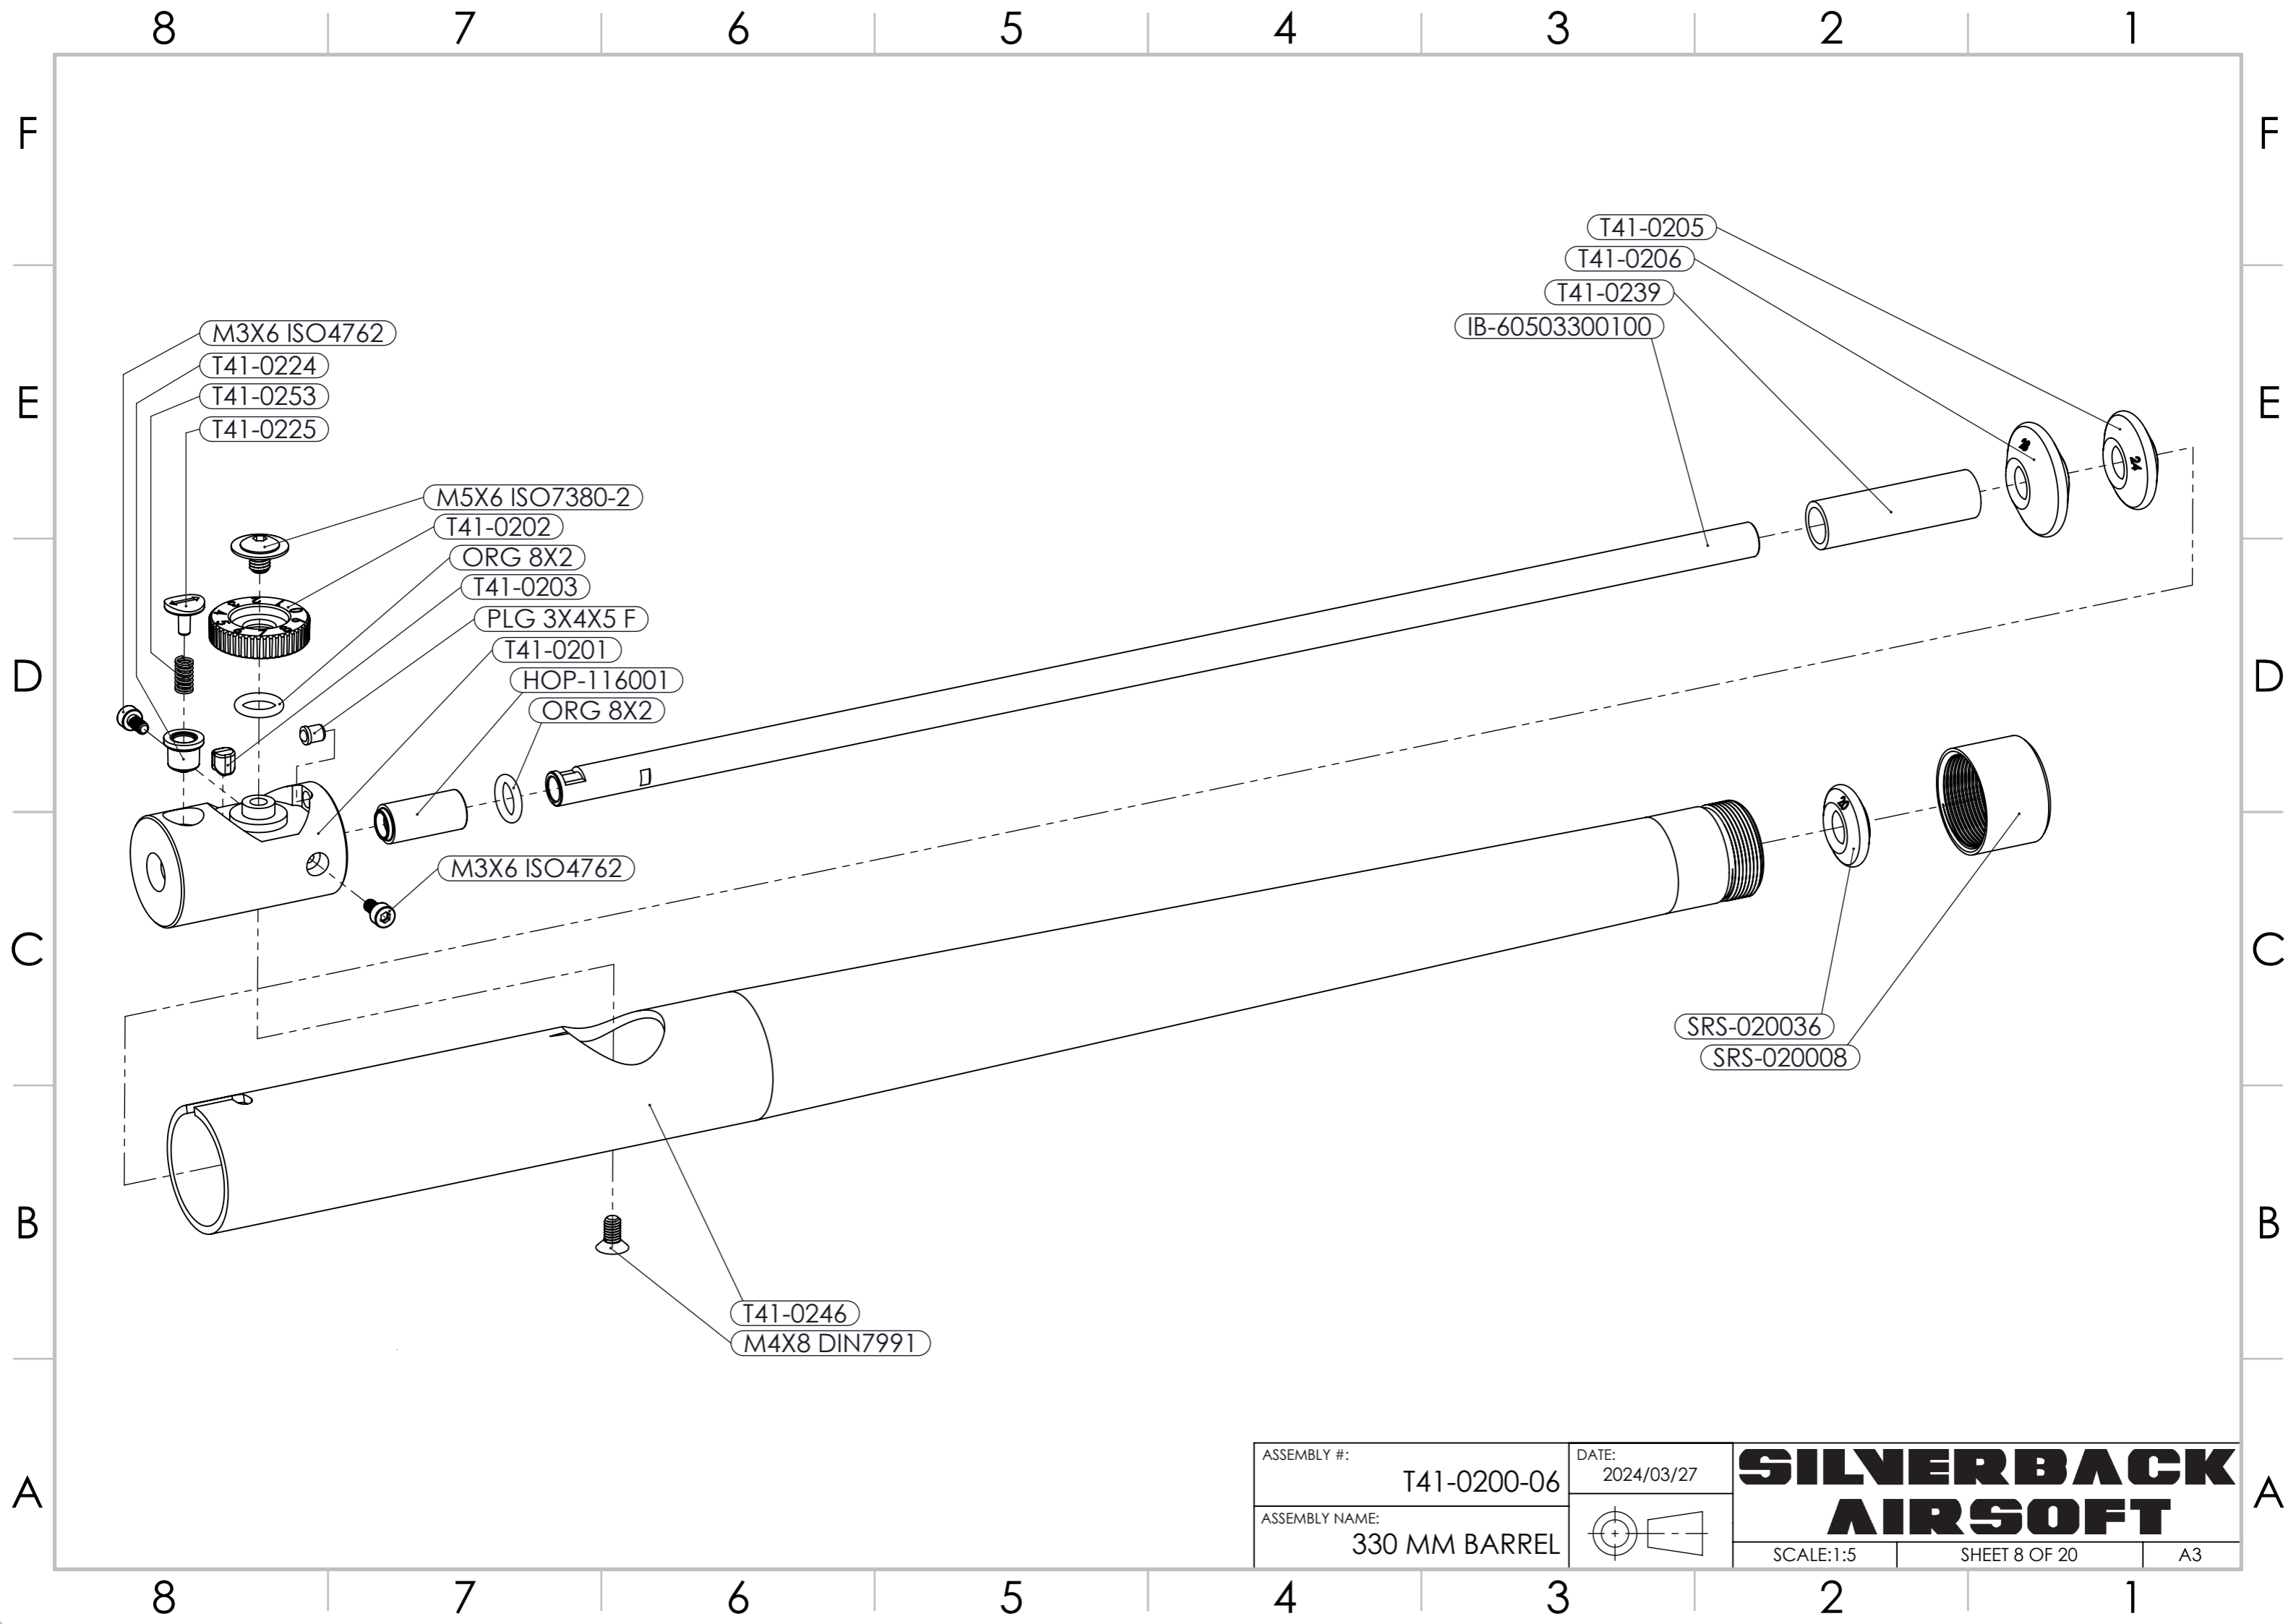

ASSEMBLY #:	T41-0200-06
ASSEMBLY NAME:	330 MM BARREL

DATE:	2024/03/27

SILVERBACK AIRSOFT

SCALE:1:5	SHEET 8 OF 20	A3