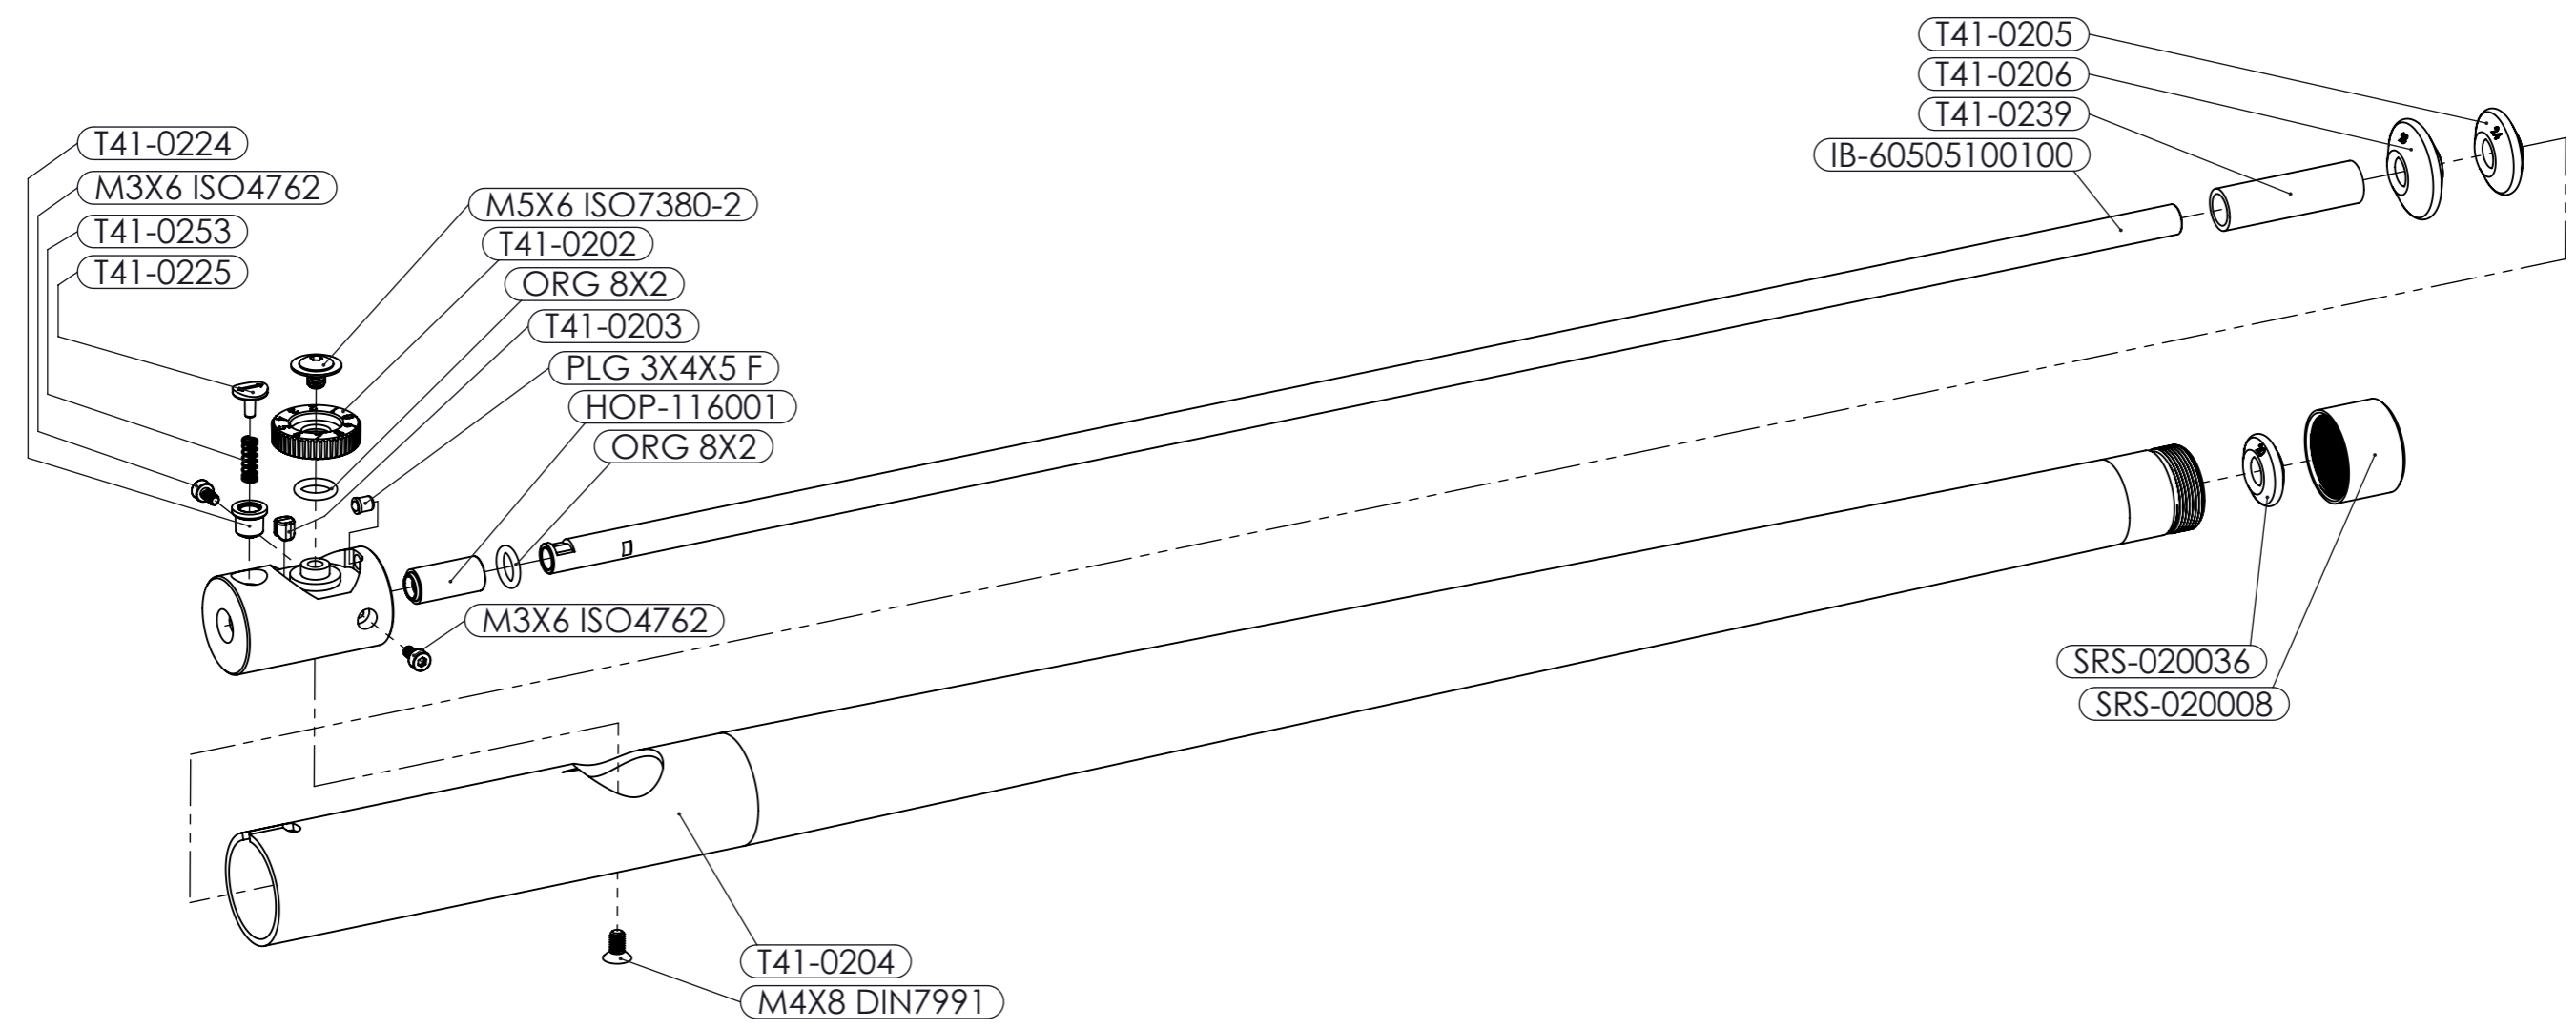

ASSEMBLY #:	T41-0300-15
ASSEMBLY NAME:	HOLD BOLT

DATE:	2025/09/12

SILVERBACK AIRSOFT

SCALE:1:1 SHEET 6 OF 20 A3

8 7 6 5 4 3 2 1

F
E
D
C
B
A

F
E
D
C
B
A

ASSEMBLY #:	T41-0200-02	DATE:	2024/03/26	SILVERBACK AIRSOFT
ASSEMBLY NAME:	510 MM BARREL			
		SCALE:1:2	SHEET 7 OF 20	A3