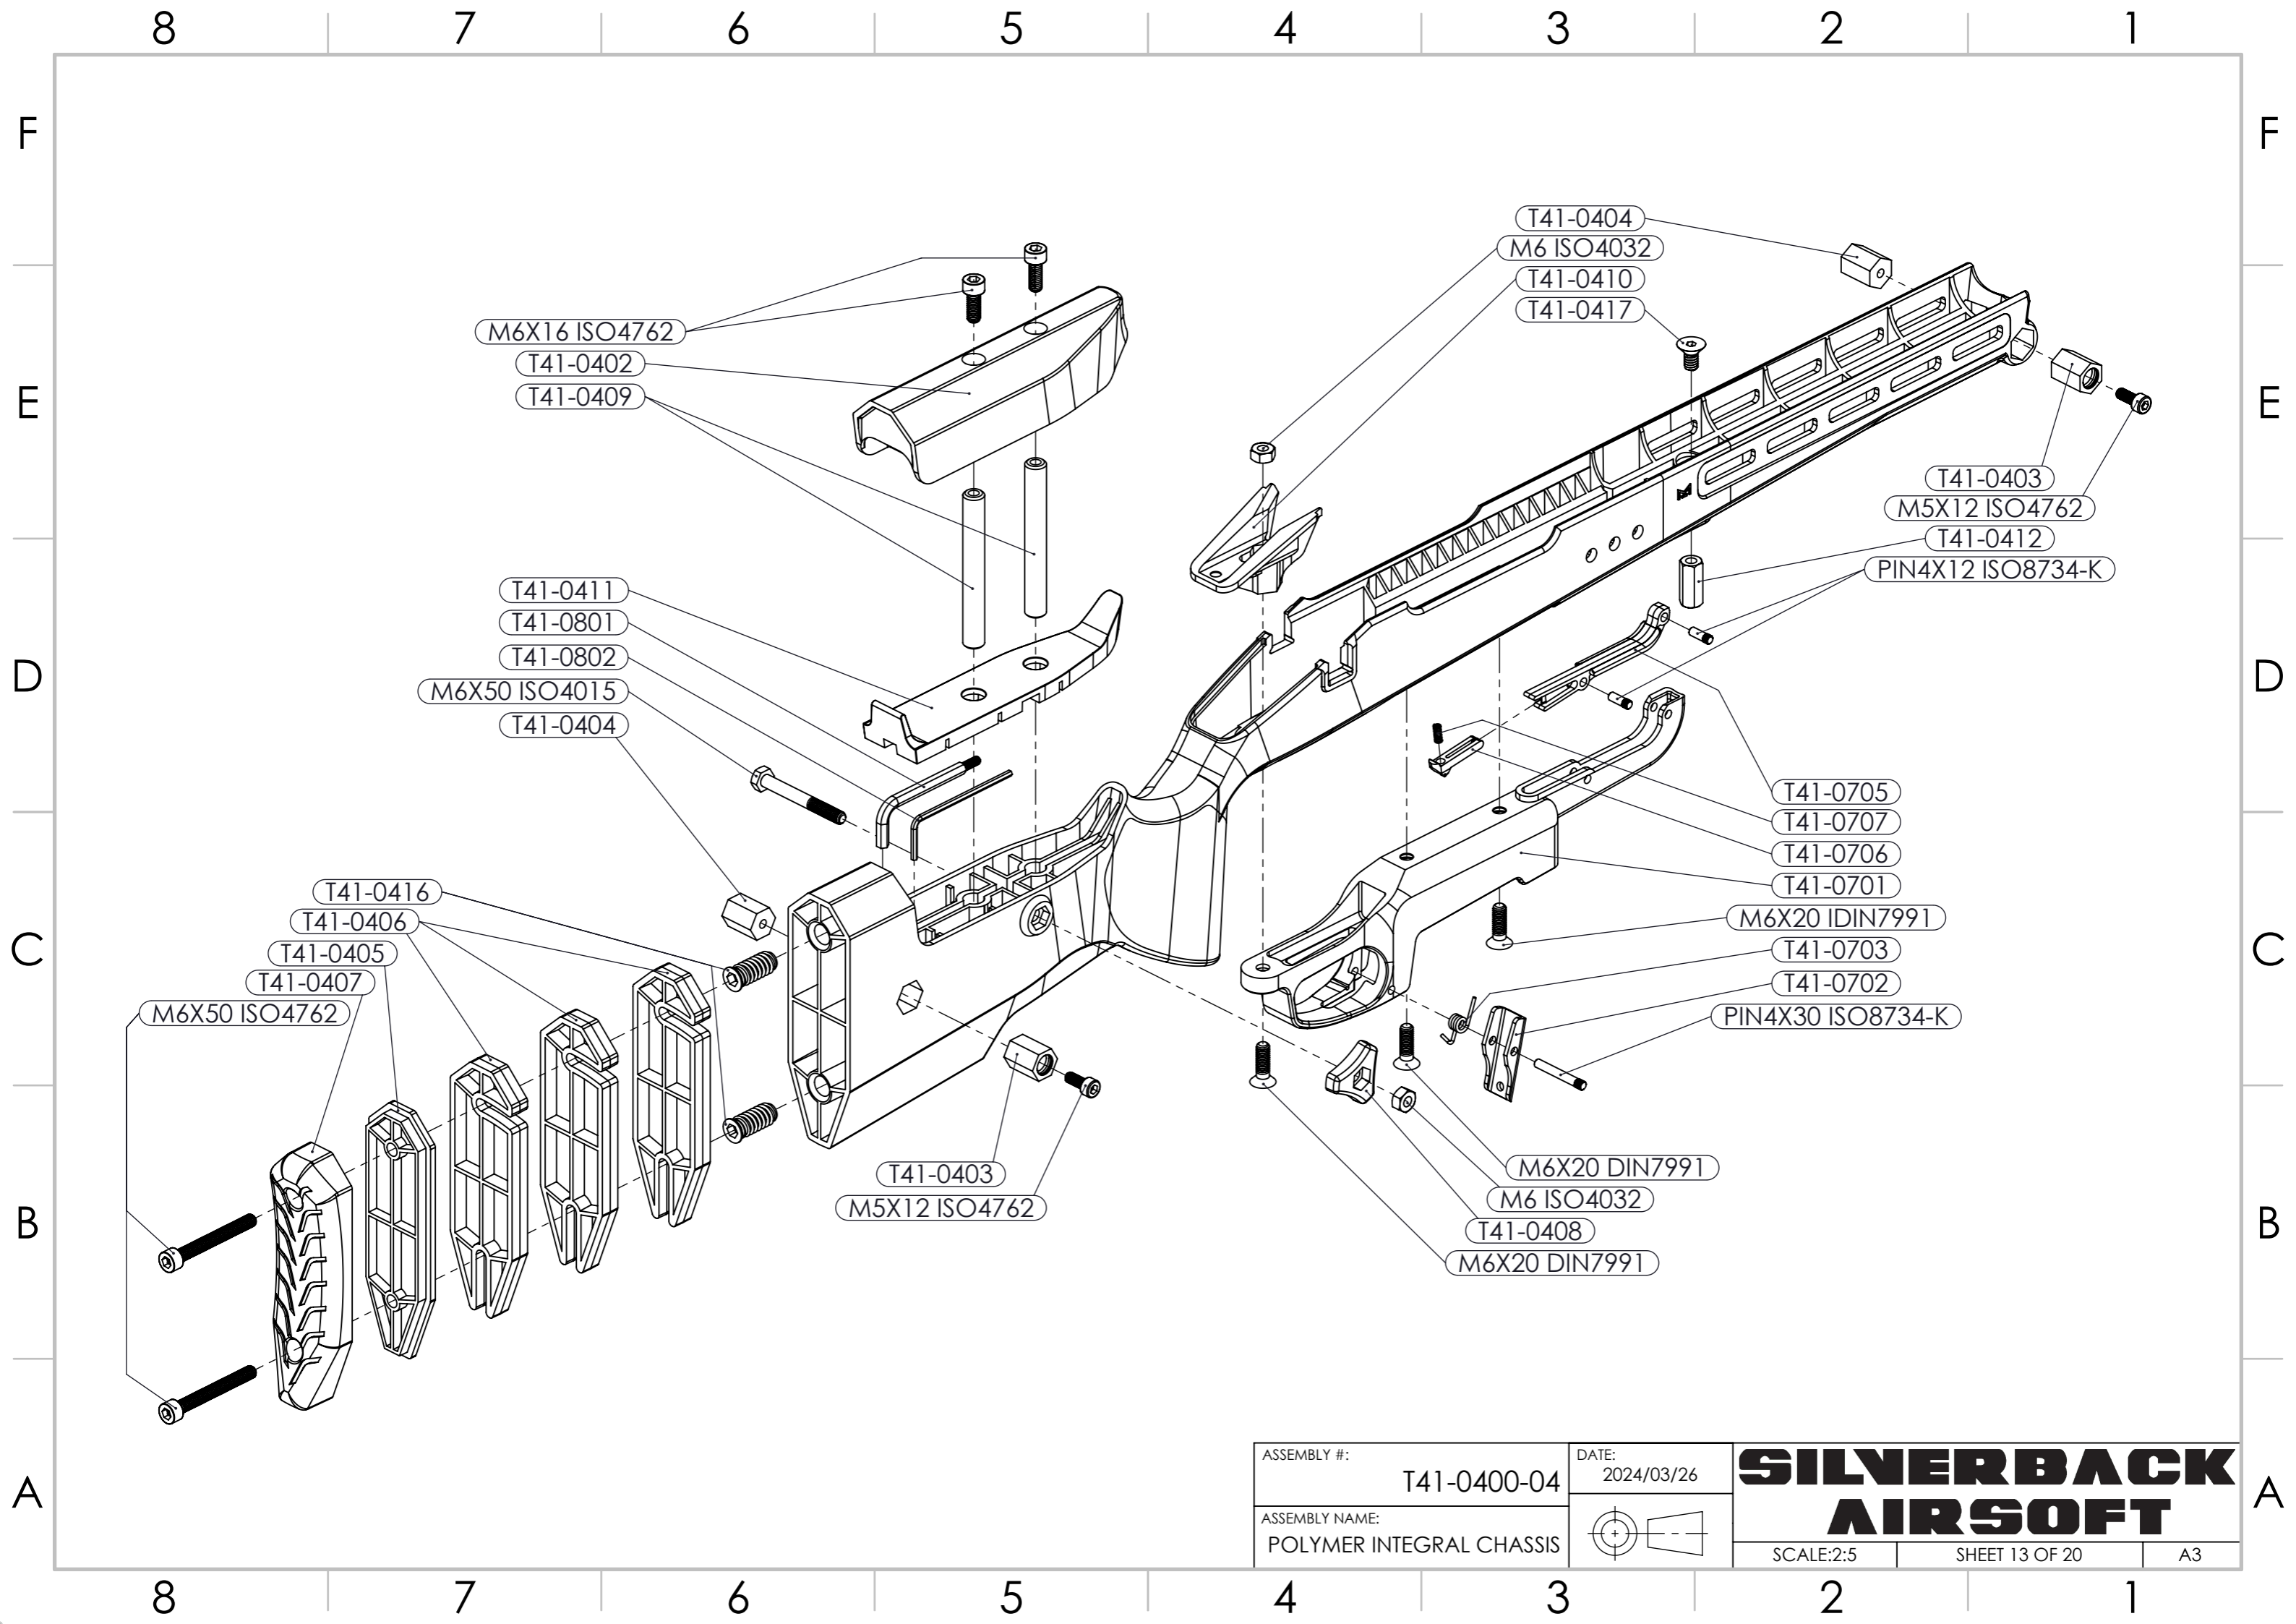

ASSEMBLY #: T41-0400-04
ASSEMBLY NAME: POLYMER INTEGRAL CHASSIS

DATE: 2024/03/26

SILVERBACK AIRSOFT
SCALE:2:5 SHEET 13 OF 20 A3