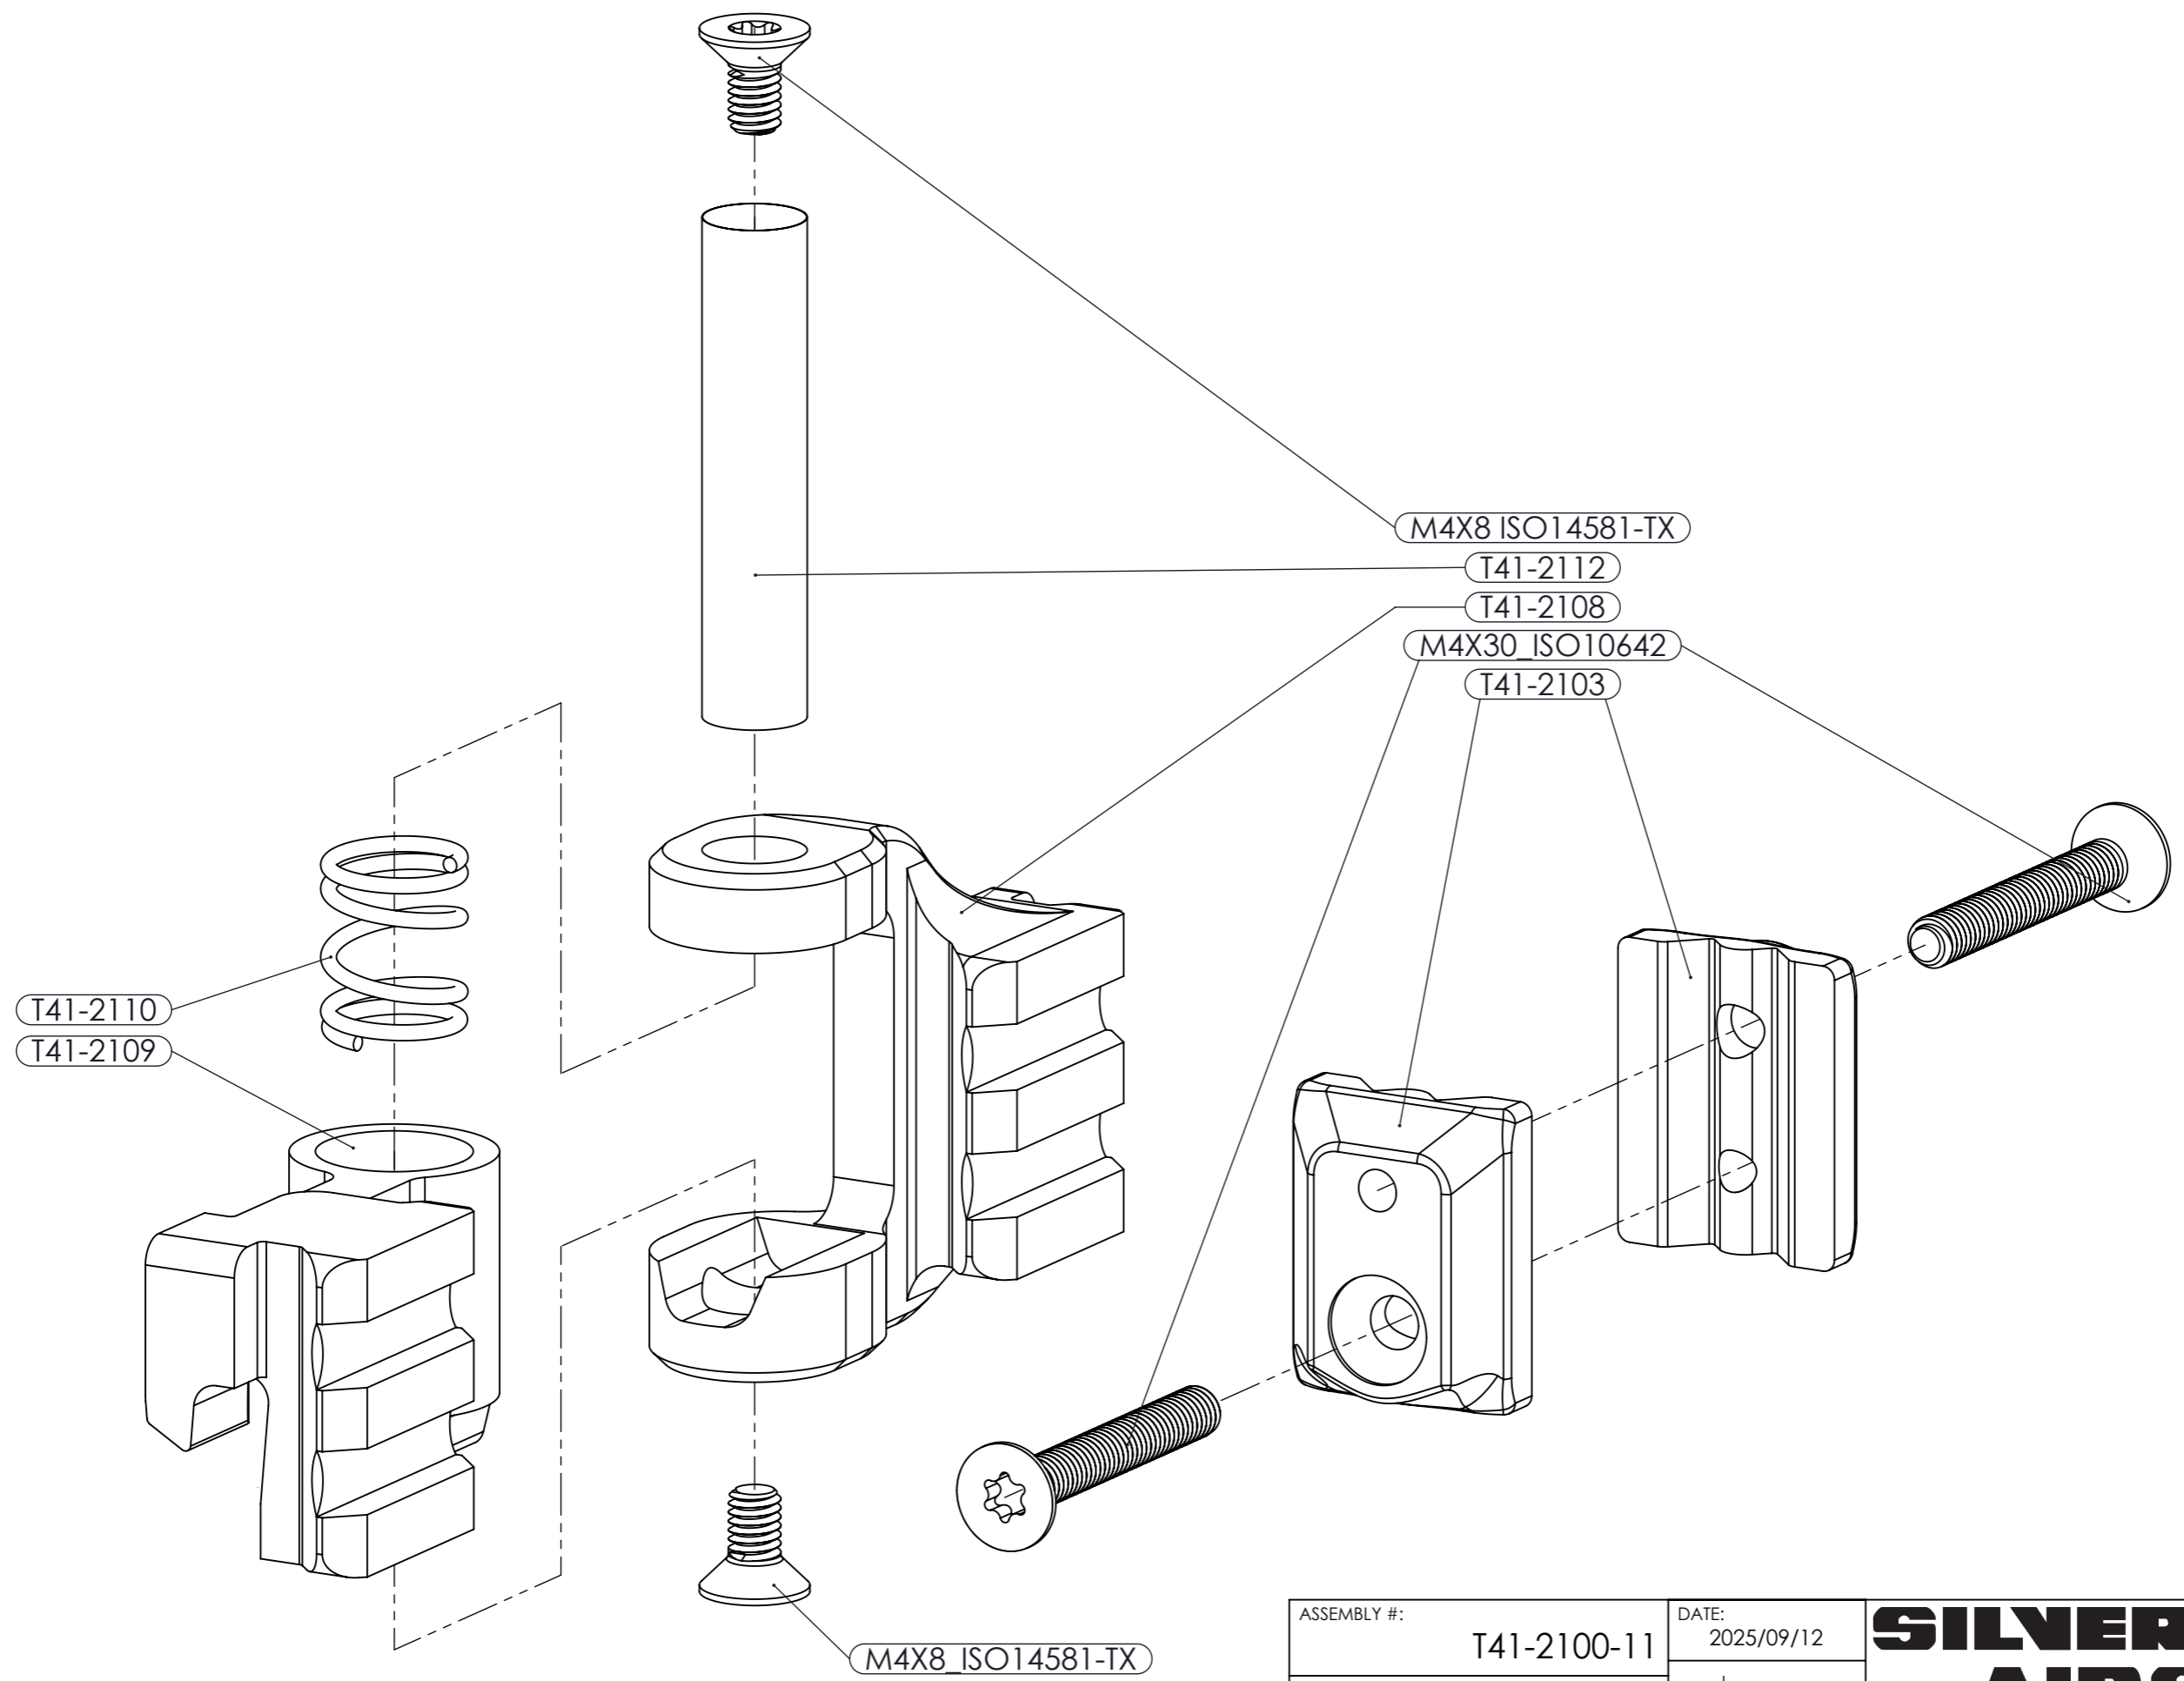

8 7 6 5 4 3 2 1

F
E
D
C
B
A

F
E
D
C
B
A

ASSEMBLY #:	T41-2100-11	DATE:	2025/09/12	SILVERBACK AIRSOFT
ASSEMBLY NAME:	PICATINNY HINGE			
		SCALE:2:1	SHEET 16 OF 20	A3

8 7 6 5 4 3 2 1