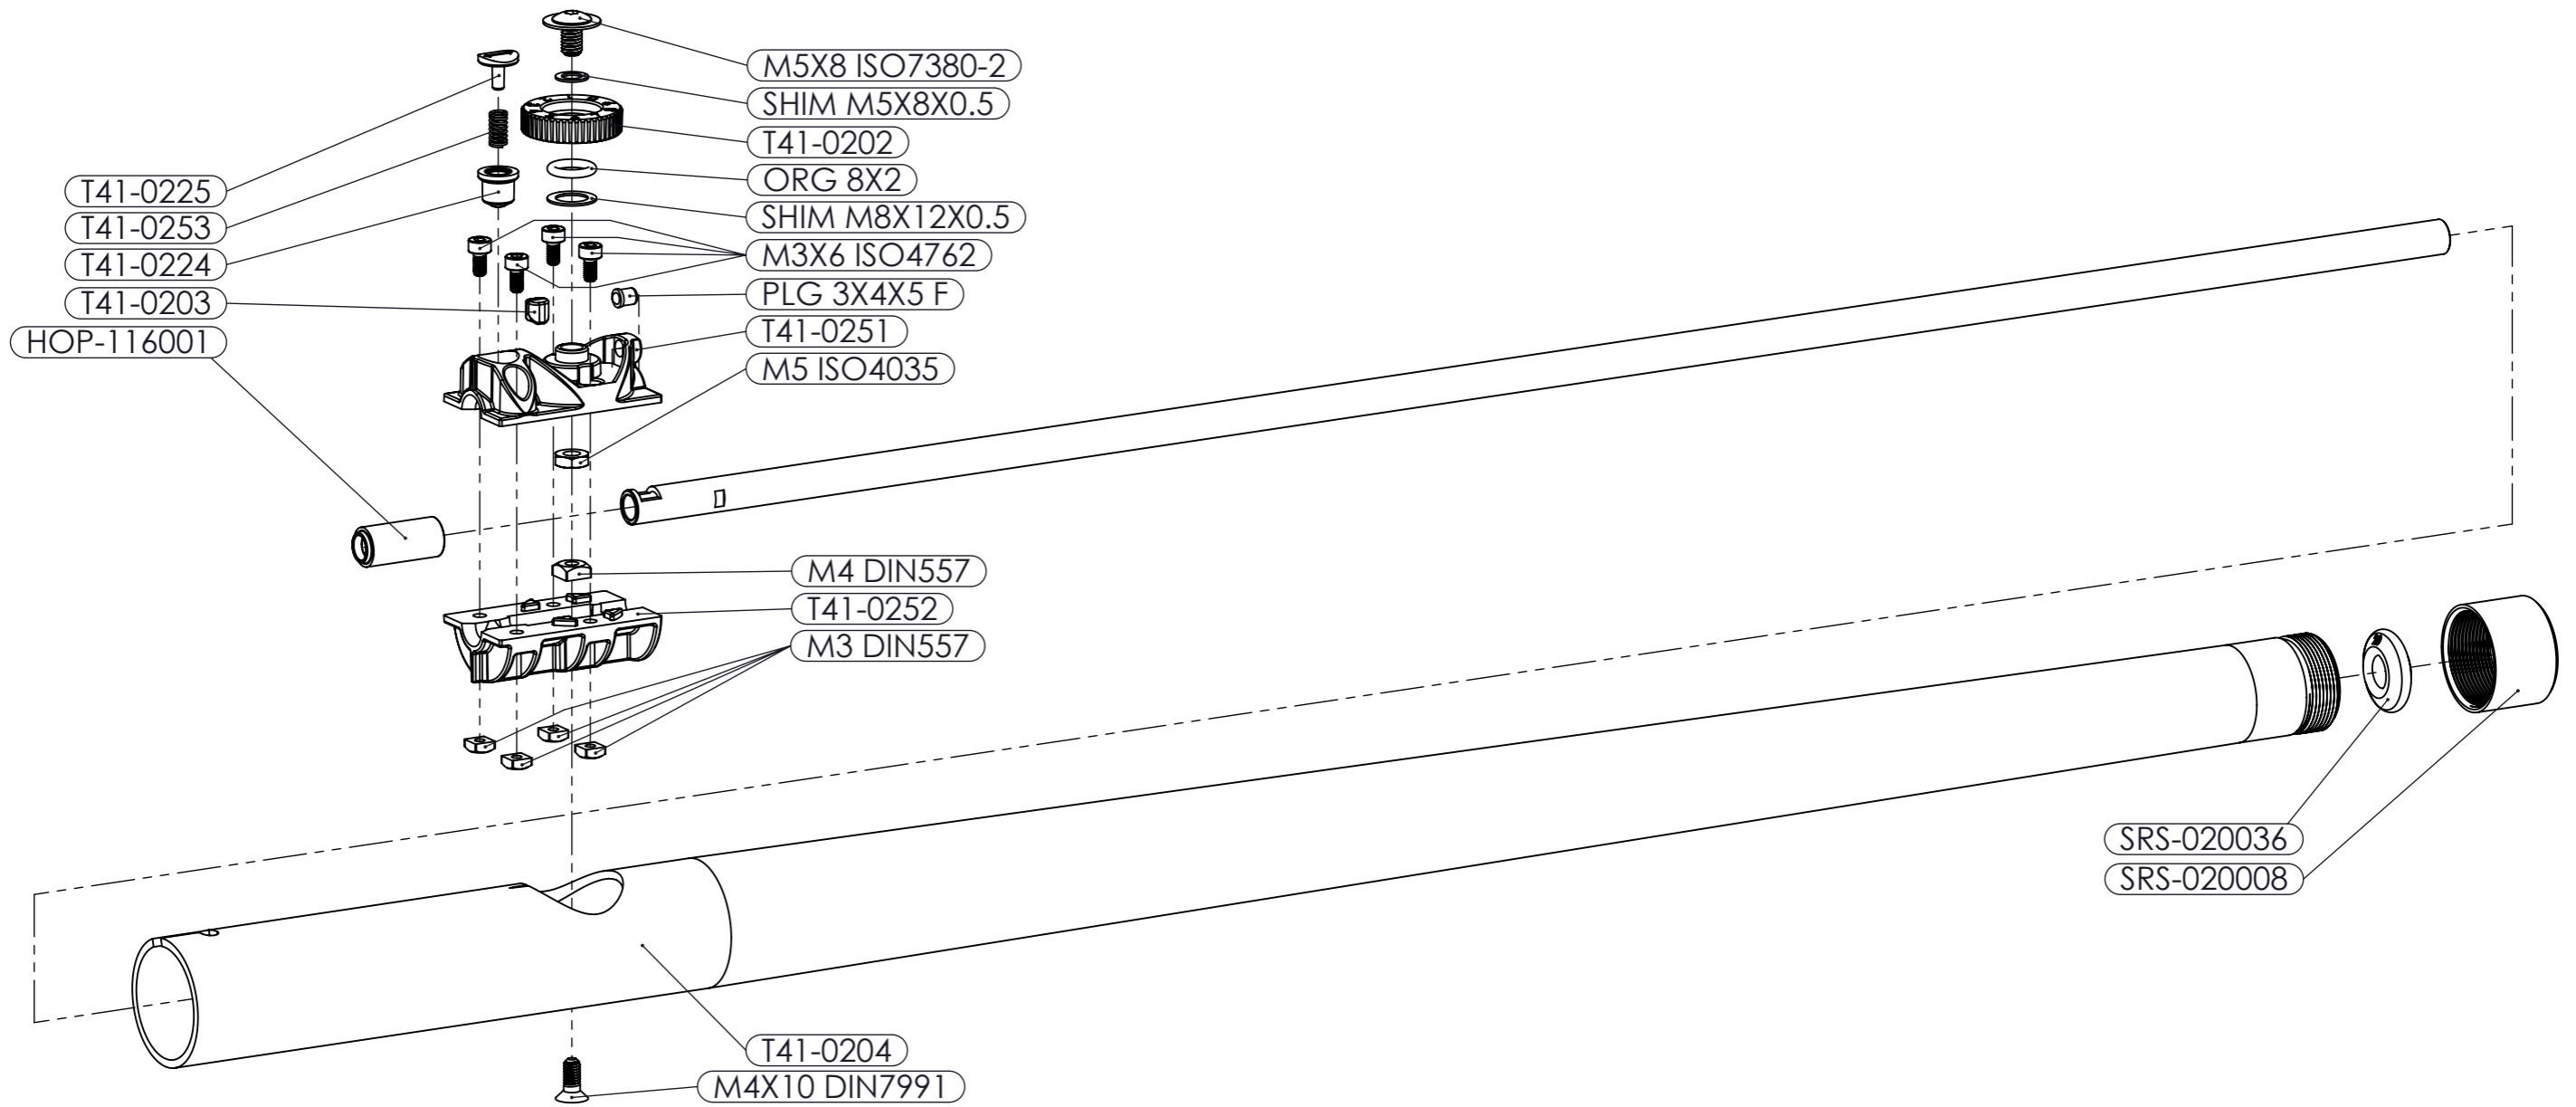

A

A

ASSEMBLY #: T41-0200-10
 ASSEMBLY NAME: 510 MM SPORT BARREL

DATE: 2024/03/27

SILVERBACK AIRSOFT
 SCALE:3:5 | SHEET 9 OF 20 | A3

8 7 6 5 4 3 2 1

8 7 6 5 4 3 2 1

F