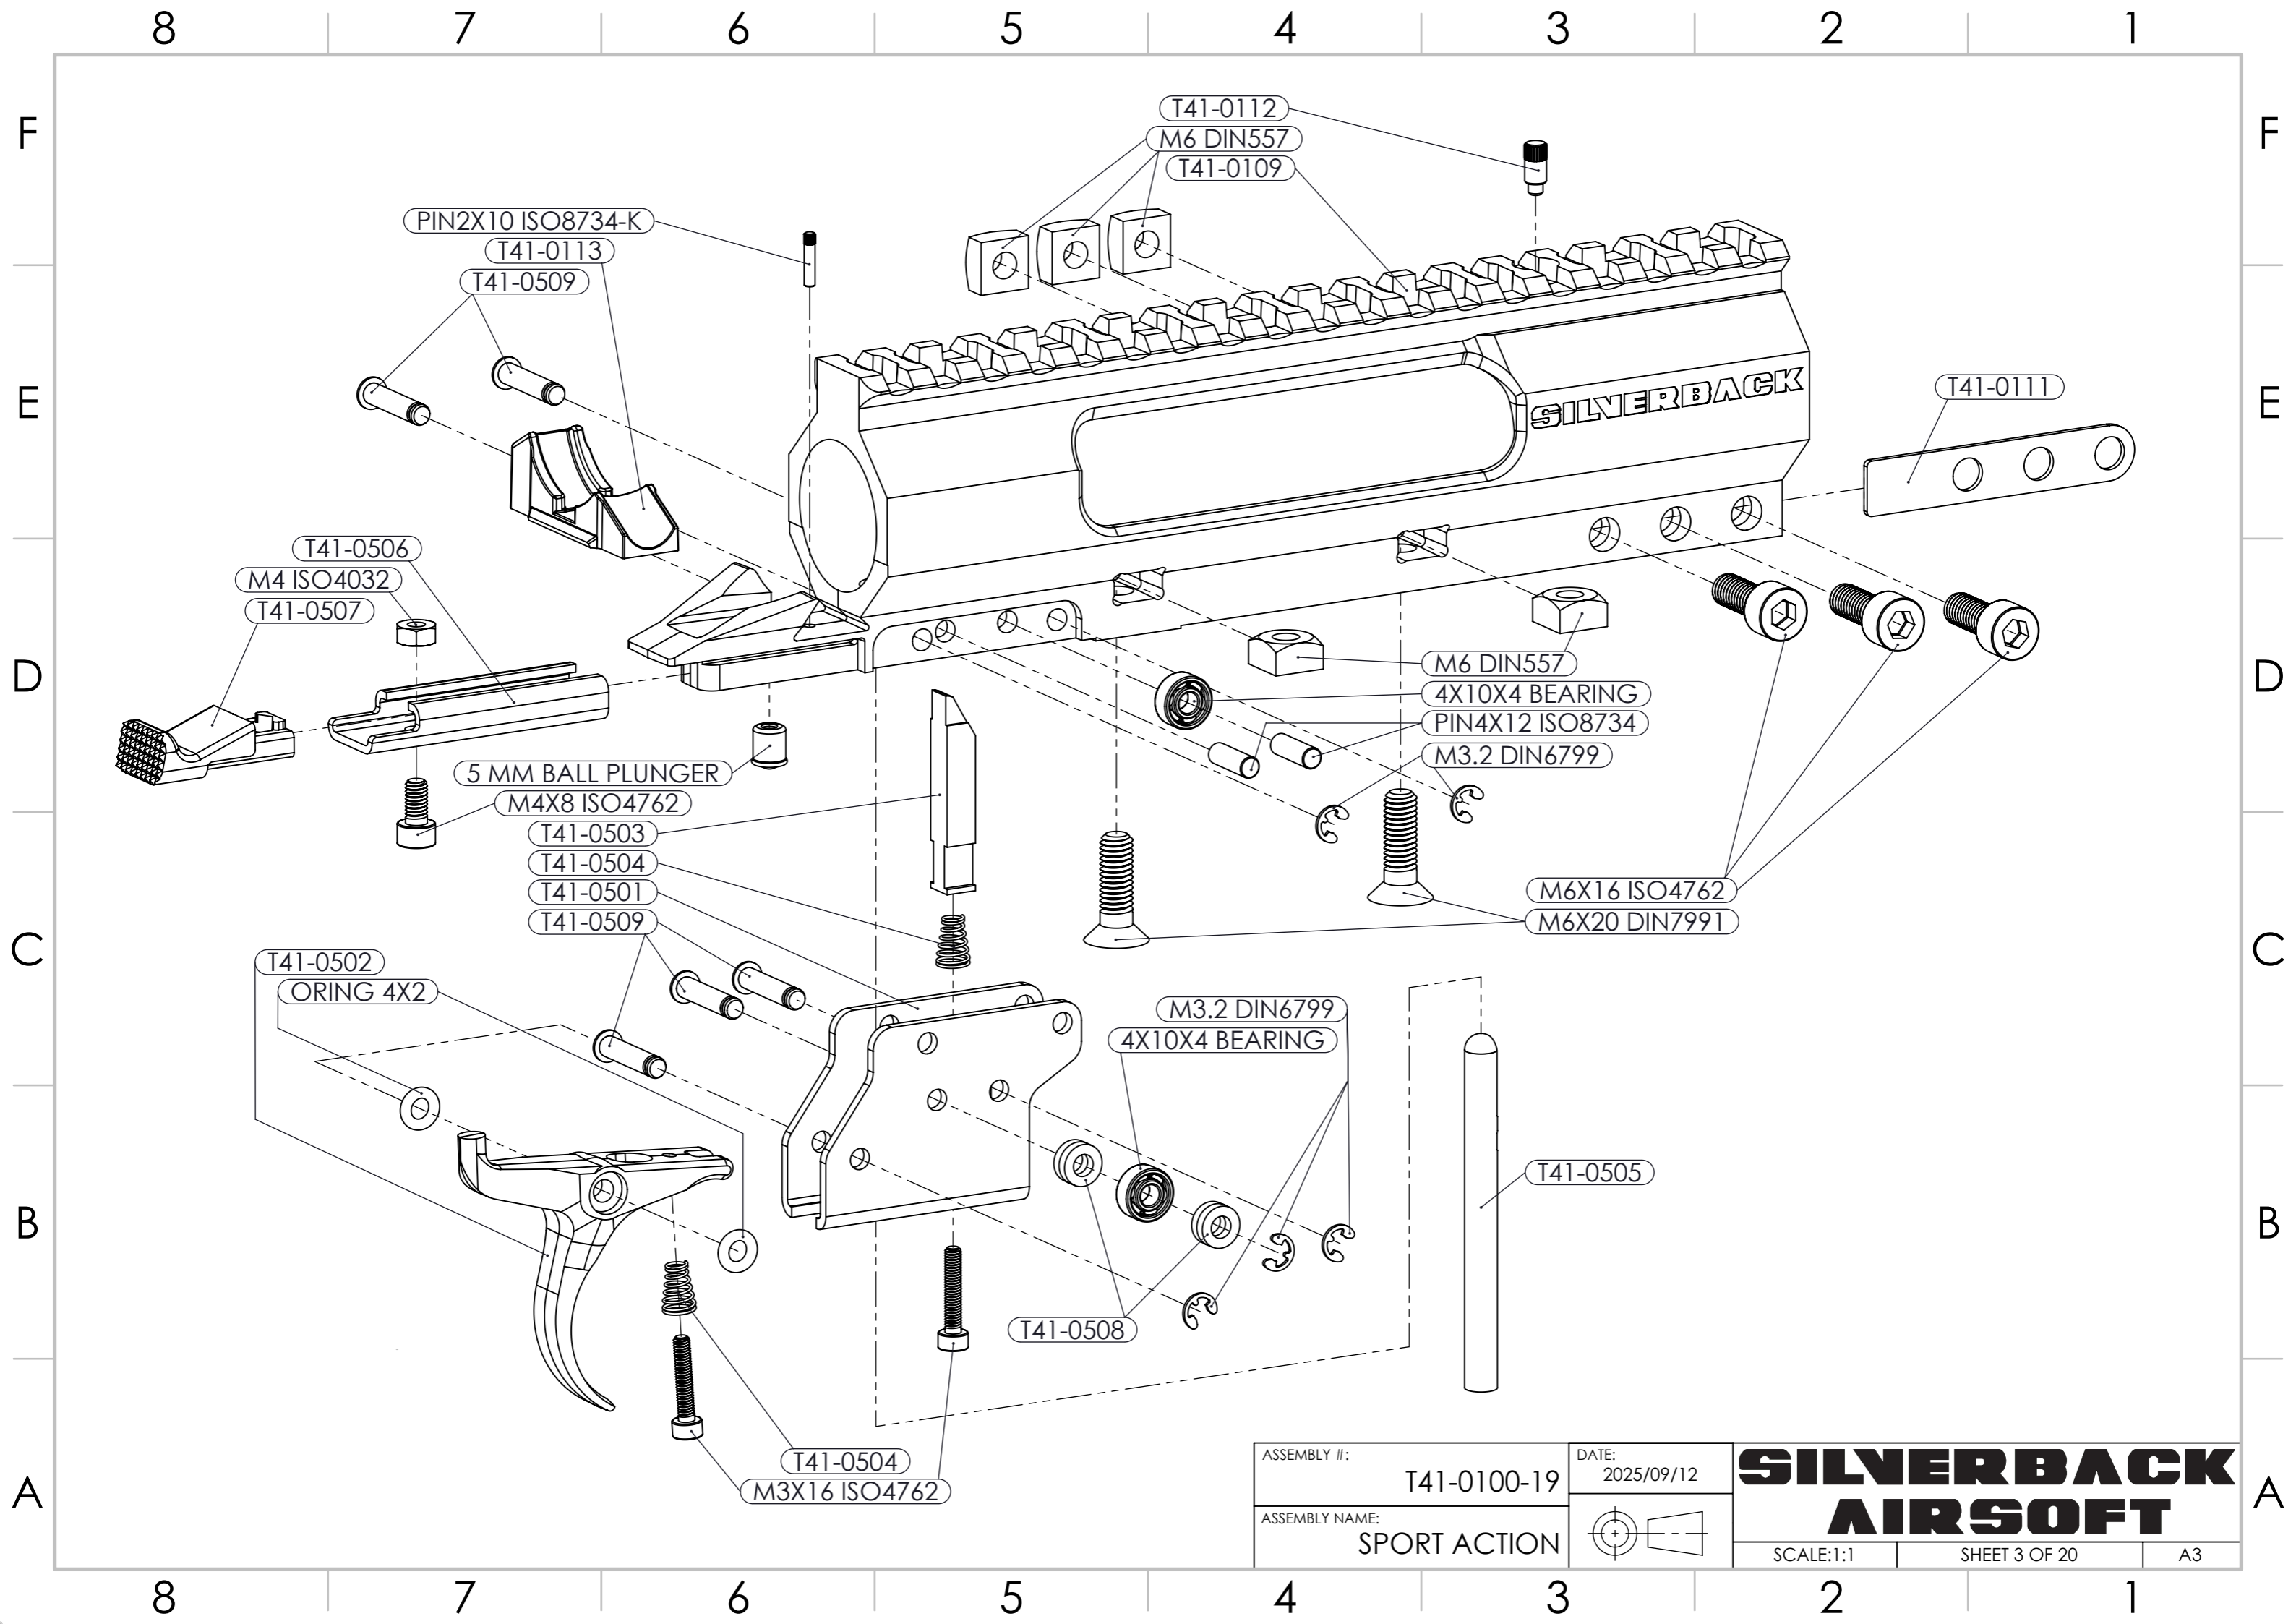

ASSEMBLY #: T41-0100-18

DATE: 2025/09/12

ASSEMBLY NAME: ALUMINIUM ACTION

SILVERBACK AIRSOFT

SCALE:1:1

SHEET 2 OF 20

A3

PIN2X10 ISO8734-K
T41-0113
T41-0509