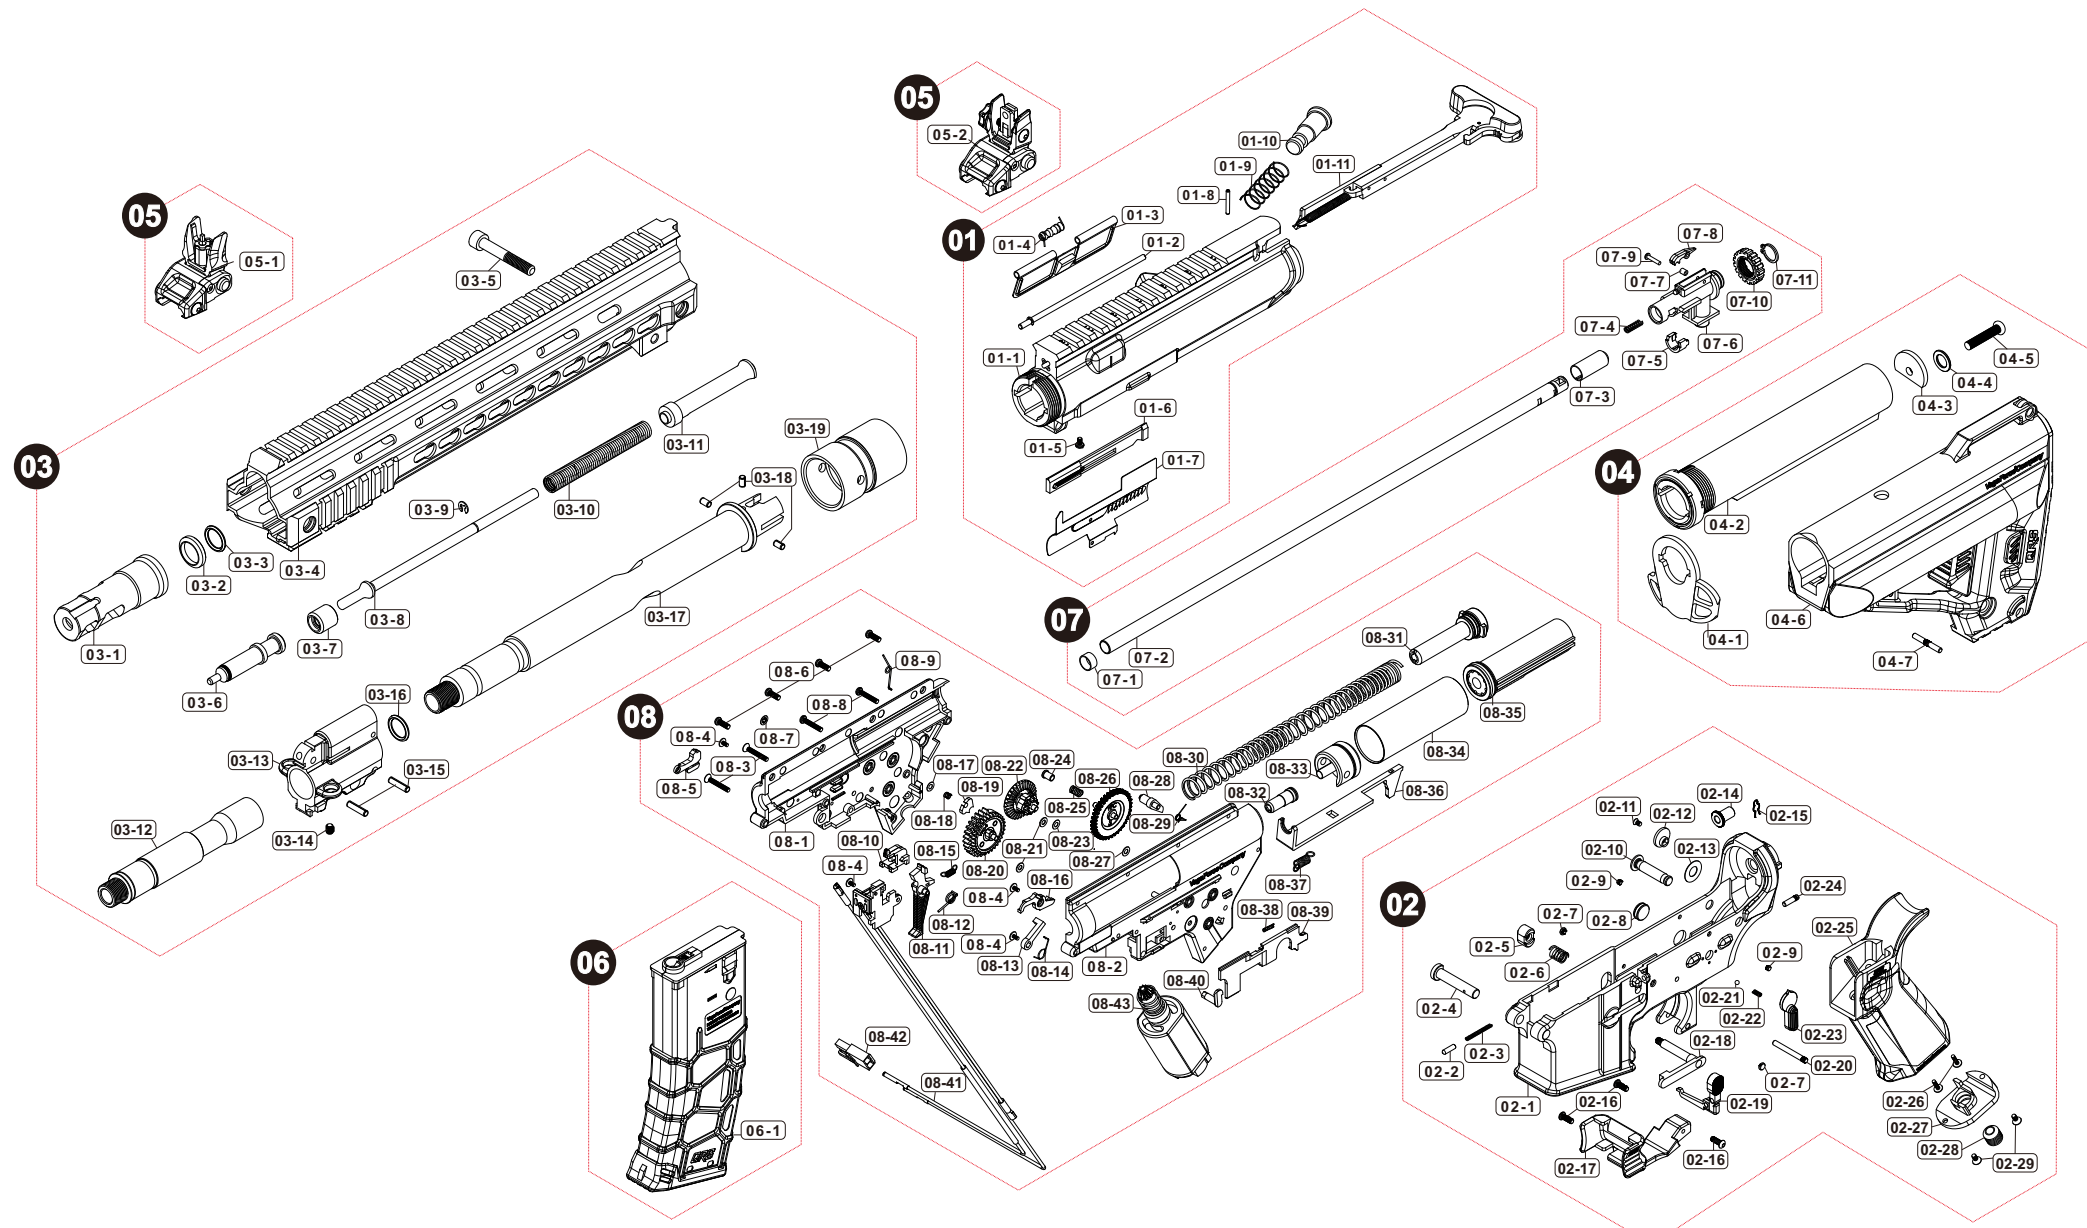

Parts List

Vr16 CALIBUR CARBINE

Manufactured by VegaForceCompany, Made in Taiwan. <http://www.gb-tech.com.tw>

Parts List

Vr16 CALIBUR CARBINE

01 UPPER RECEIVER

01-1	V023URV013
01-2	V020ADC031
01-3	V020ADC000
01-4	V020SPG030
01-5	PSCW030421
01-6	V020BLT031
01-7	V023URV020
01-8	PB0T021601
01-9	V020SPG040
01-10	V020BLT020
01-11	V020CLR000

03 BARREL / FOREARM

03-1	V020FHR020
03-2	V020BRL030
03-3	PRIG000005
03-4	VA23HGD081
03-5	PSCW0640H4
03-6	VG23PIS010
03-7	VG23PIS030
03-8	VG23PIS120
03-9	PBUKEETW32
03-10	V023SPG010
03-11	V023PIS060
03-12	V023BRL020
03-13	VG23GBK020
03-14	PSCW040503
03-15	PB0T351401
03-16	PRIG000005
03-17	V023BRL030
03-18	PB0T350601
03-19	U577BRL010