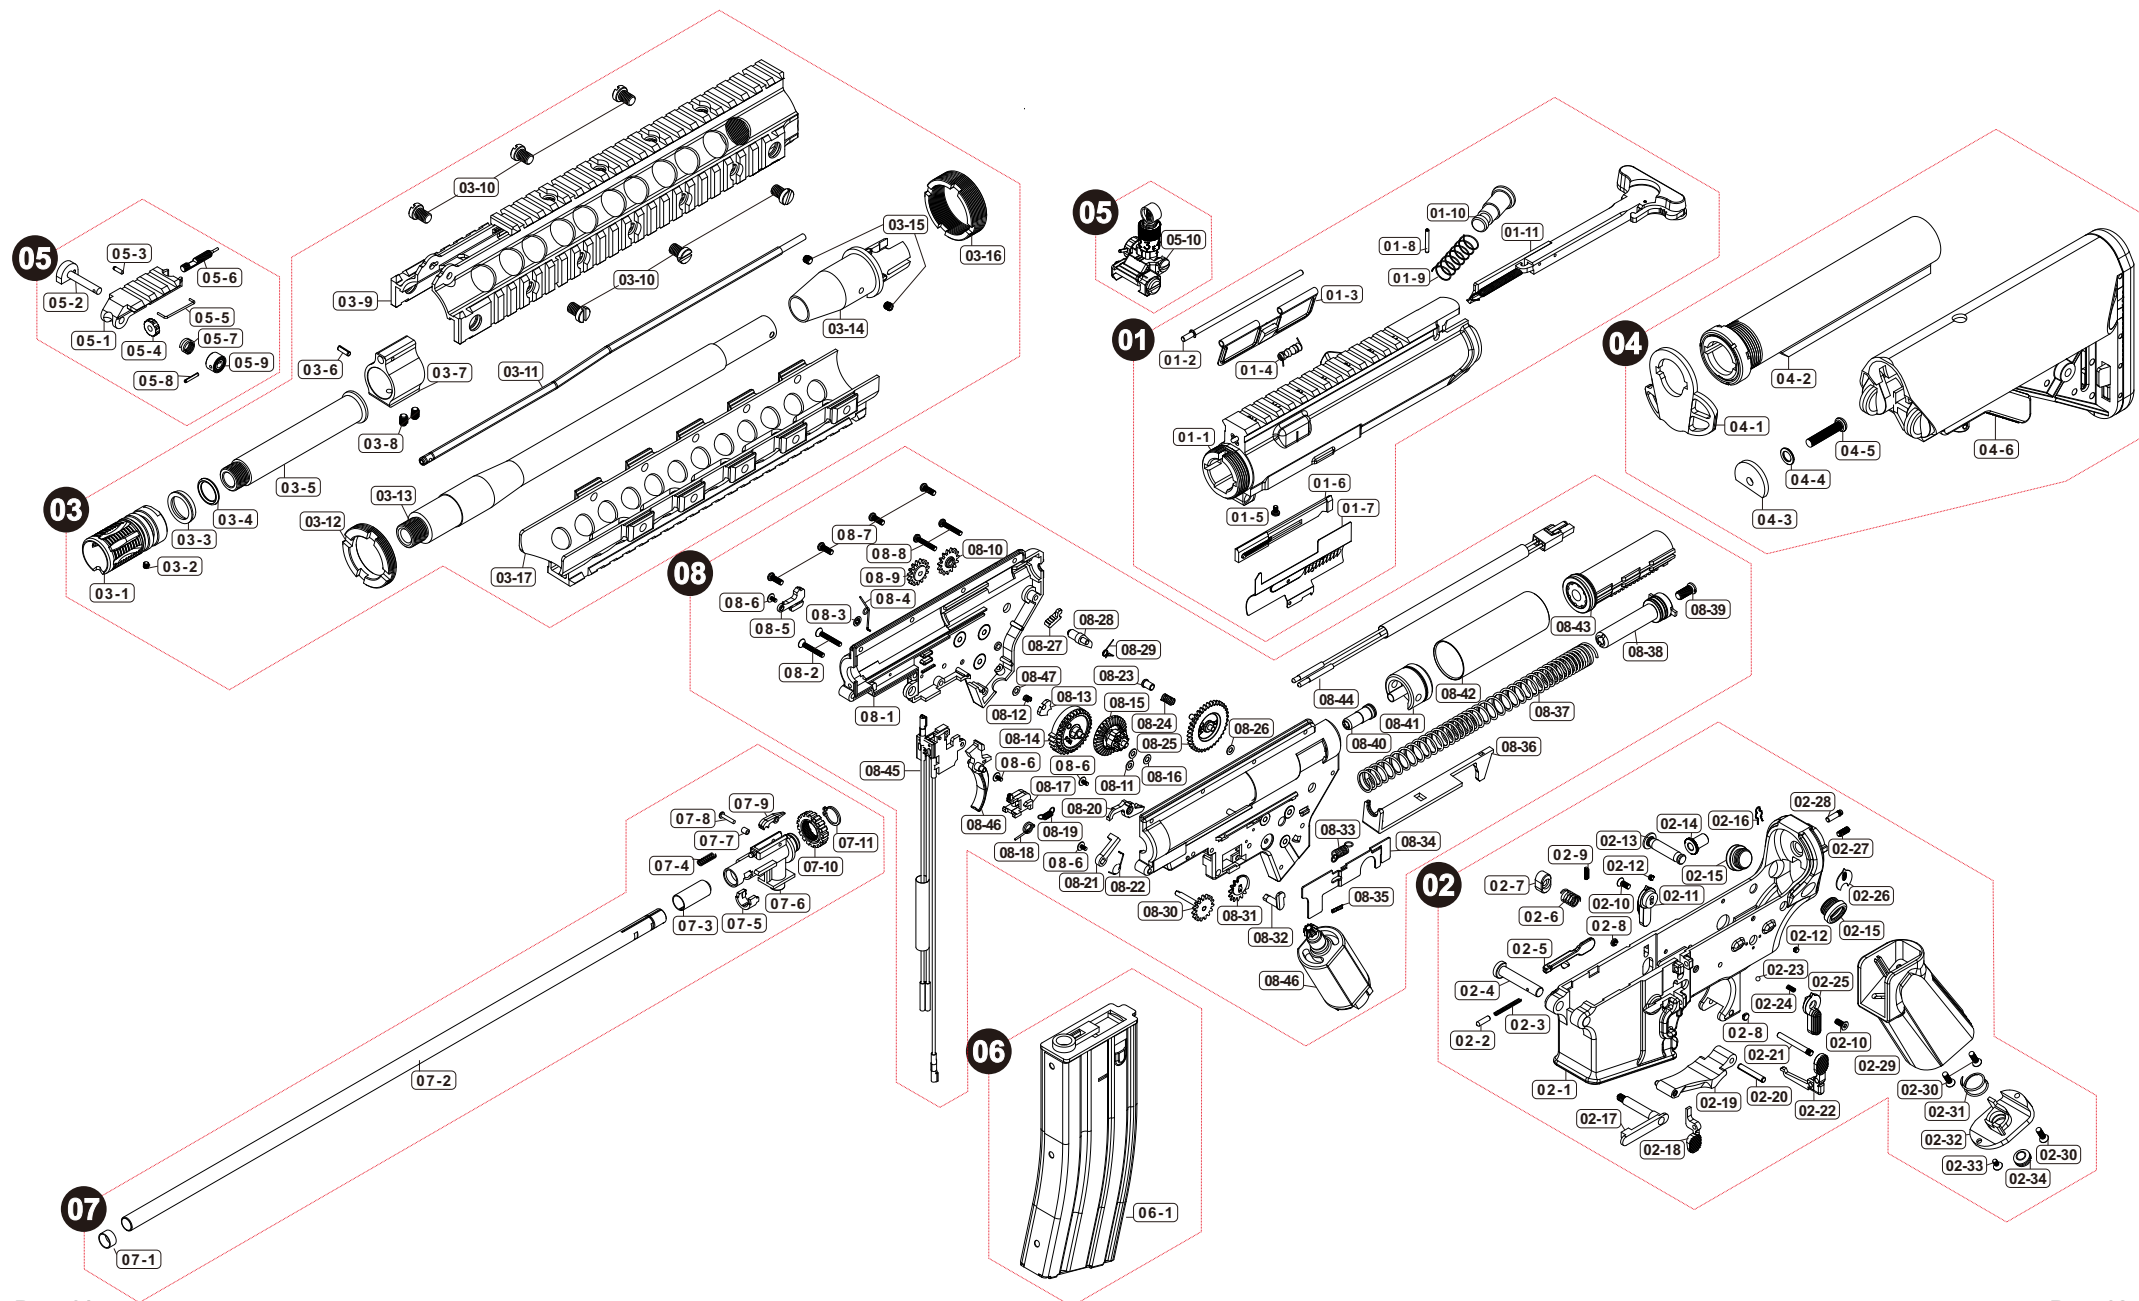

Parts List

KAC SR15E3 IWS AEG (Tan Color)

Manufactured by VegaForceCompany, Made in Taiwan. <http://www.gb-tech.com.tw>

Parts List

KAC SR15E3 IWS AEG (Tan Color)

01 UPPER RECEIVER

| | |
|-------|------------|
| 01-1 | V020URV018 |
| 01-2 | V020ADC031 |
| 01-3 | V020ADC000 |
| 01-4 | V020SPG030 |
| 01-5 | PSCW030421 |
| 01-6 | V020BLT031 |
| 01-7 | V020BLT011 |
| 01-8 | PBOT021601 |
| 01-9 | V020SPG040 |
| 01-10 | V020BLT020 |
| 01-11 | V020CLR000 |

02 LOWER RECEIVER

| | |
|-------|------------|
| 02-1 | V020LRV218 |
| 02-2 | V020LRV080 |
| 02-3 | V020SPG080 |
| 02-4 | V020LRV050 |
| 02-5 | V020LRV220 |
| 02-6 | V020SPG070 |
| 02-7 | V020MRB010 |
| 02-8 | V020LRV030 |
| 02-9 | PSCW020803 |
| 02-10 | V020MSY050 |
| 02-11 | V020MSY040 |
| 02-12 | V020LRV040 |
| 02-13 | V020LRV060 |
| 02-14 | V020LRV070 |
| 02-15 | V020LRV230 |
| 02-16 | V020SPG0H0 |
| 02-17 | V020LRV020 |
| 02-18 | V070LRV080 |
| 02-19 | V070TGD001 |
| 02-20 | PBOT032001 |
| 02-21 | V020LRV020 |
| 02-22 | V020LRV200 |
| 02-23 | PBAL025001 |
| 02-24 | V020SPG0F0 |
| 02-25 | V020MSY020 |
| 02-26 | V070LRV0C0 |
| 02-27 | PSCW030803 |
| 02-28 | V020LRV300 |
| 02-29 | V020GRP011 |
| 02-30 | PSCW031002 |
| 02-31 | V000SPG0C0 |
| 02-32 | V020GRP021 |
| 02-33 | PSCW030602 |
| 02-34 | V020GRP030 |

03 BARREL / FOREARM

| | |
|-------|------------|
| 03-1 | V020SUR080 |
| 03-2 | PSCW030303 |
| 03-3 | V020URV003 |
| 03-4 | PRIG000005 |
| 03-5 | V024BRL010 |
| 03-6 | PBOT020801 |
| 03-7 | V024GBK020 |
| 03-8 | PSCW040603 |
| 03-9 | V024HGD030 |
| 03-10 | V022HGD050 |
| 03-11 | V024GBK010 |
| 03-12 | V022HGD030 |
| 03-13 | V024BRL040 |
| 03-14 | V020BRL162 |
| 03-15 | PSCW040403 |
| 03-16 | V022HGD040 |
| 03-17 | V024HGD040 |