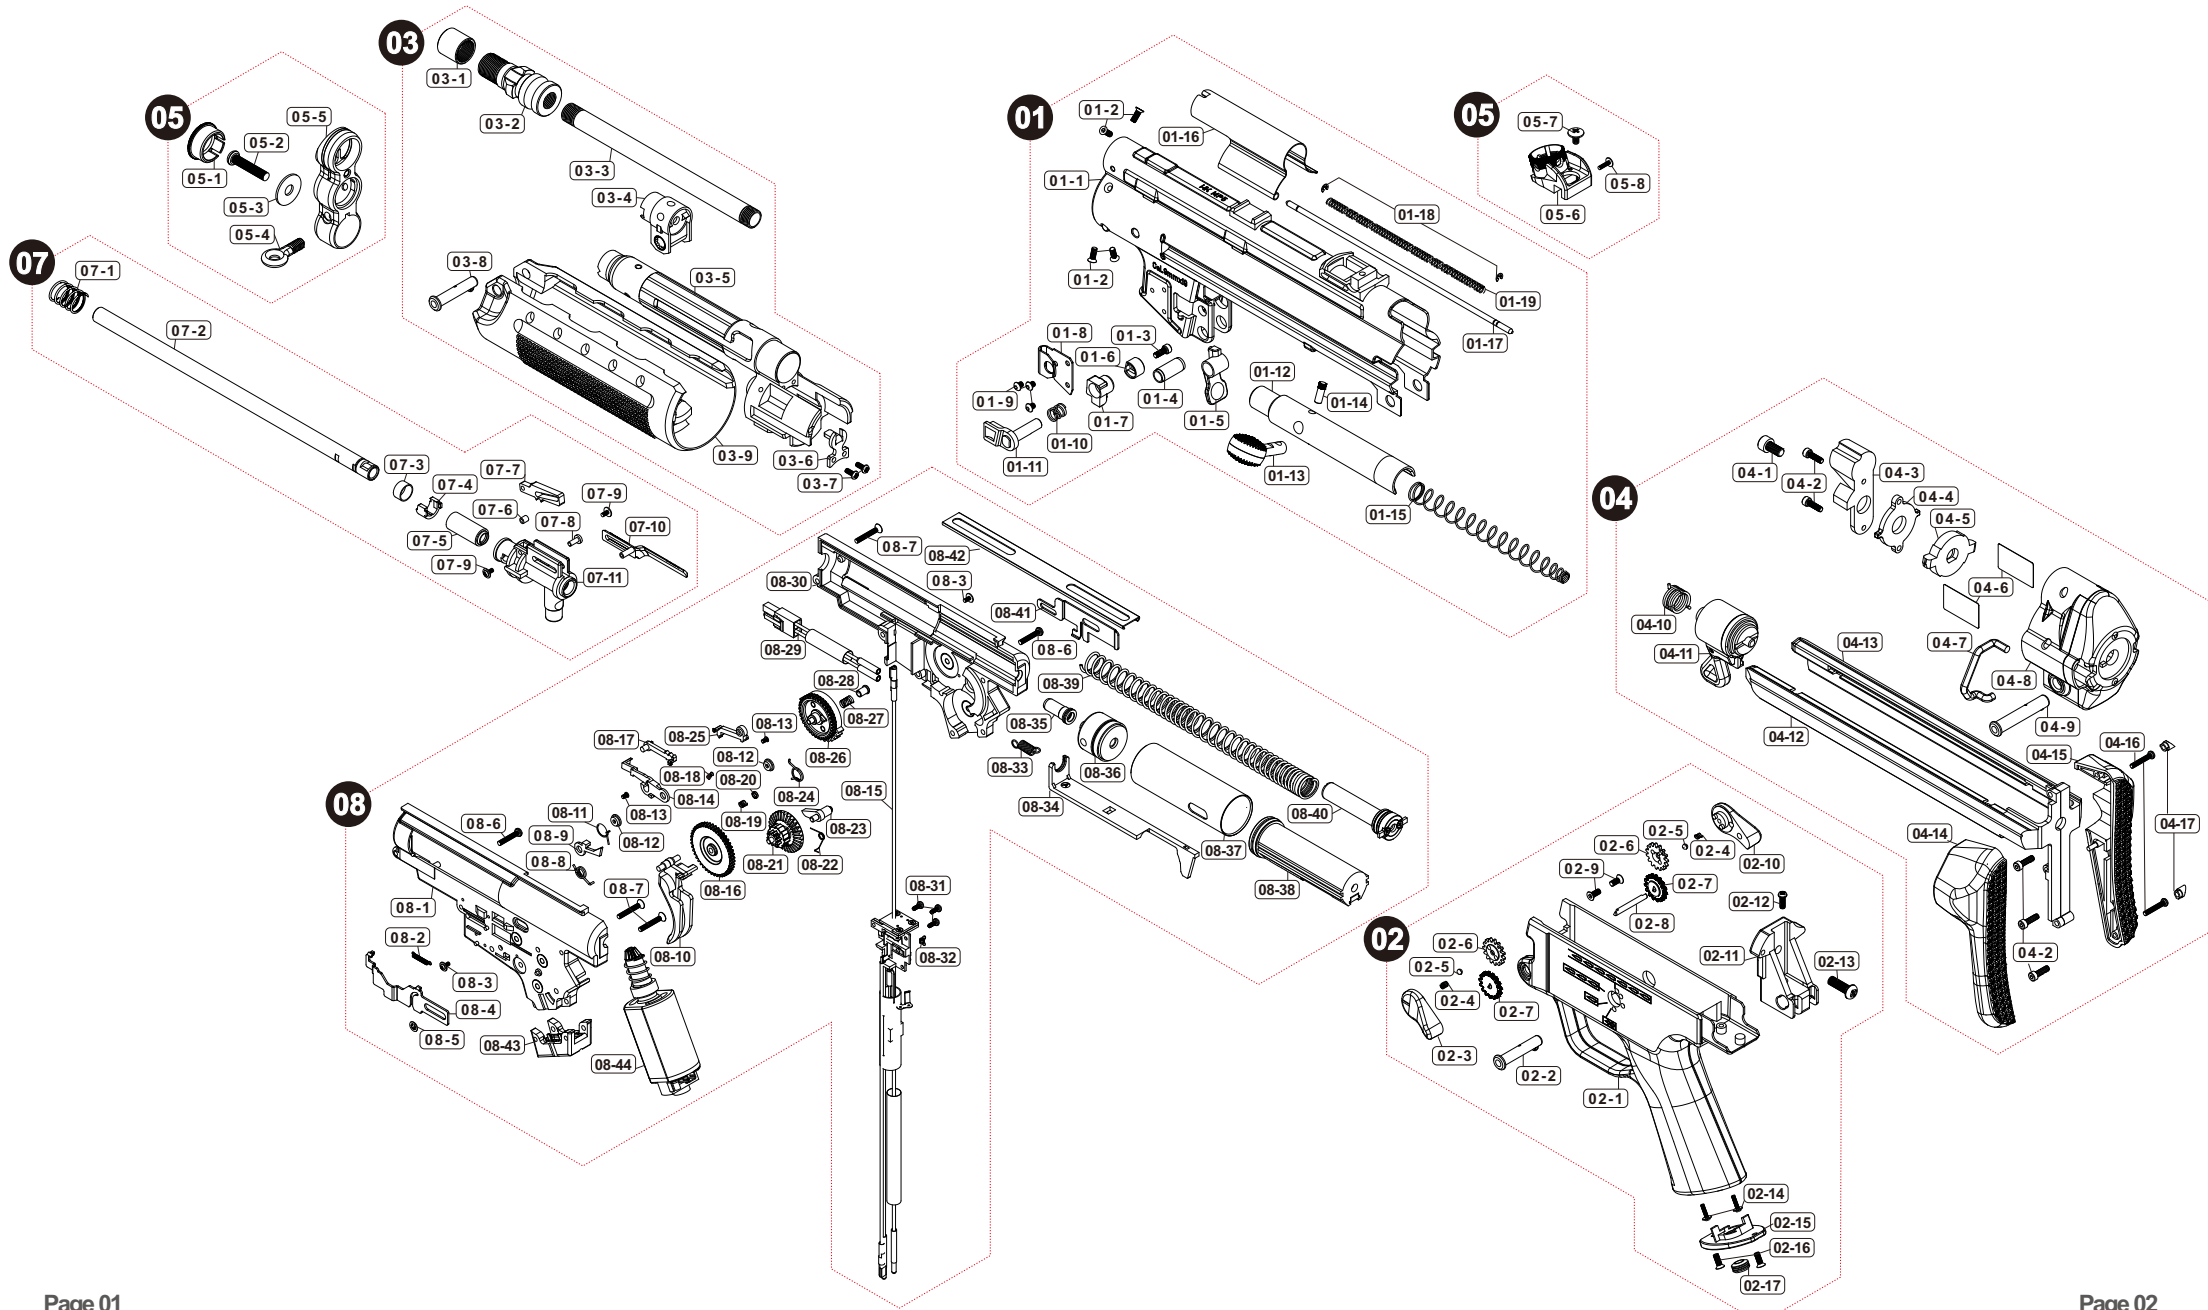

# Parts List

UMAREX MP5A5 AEG (Zinc DieCasting Version)

Manufactured by VegaForceCompany, Made in Taiwan. <http://www.gb-tech.com.tw>

# Parts List

UMAREX MP5A5 AEG (Zinc DieCasting Version)