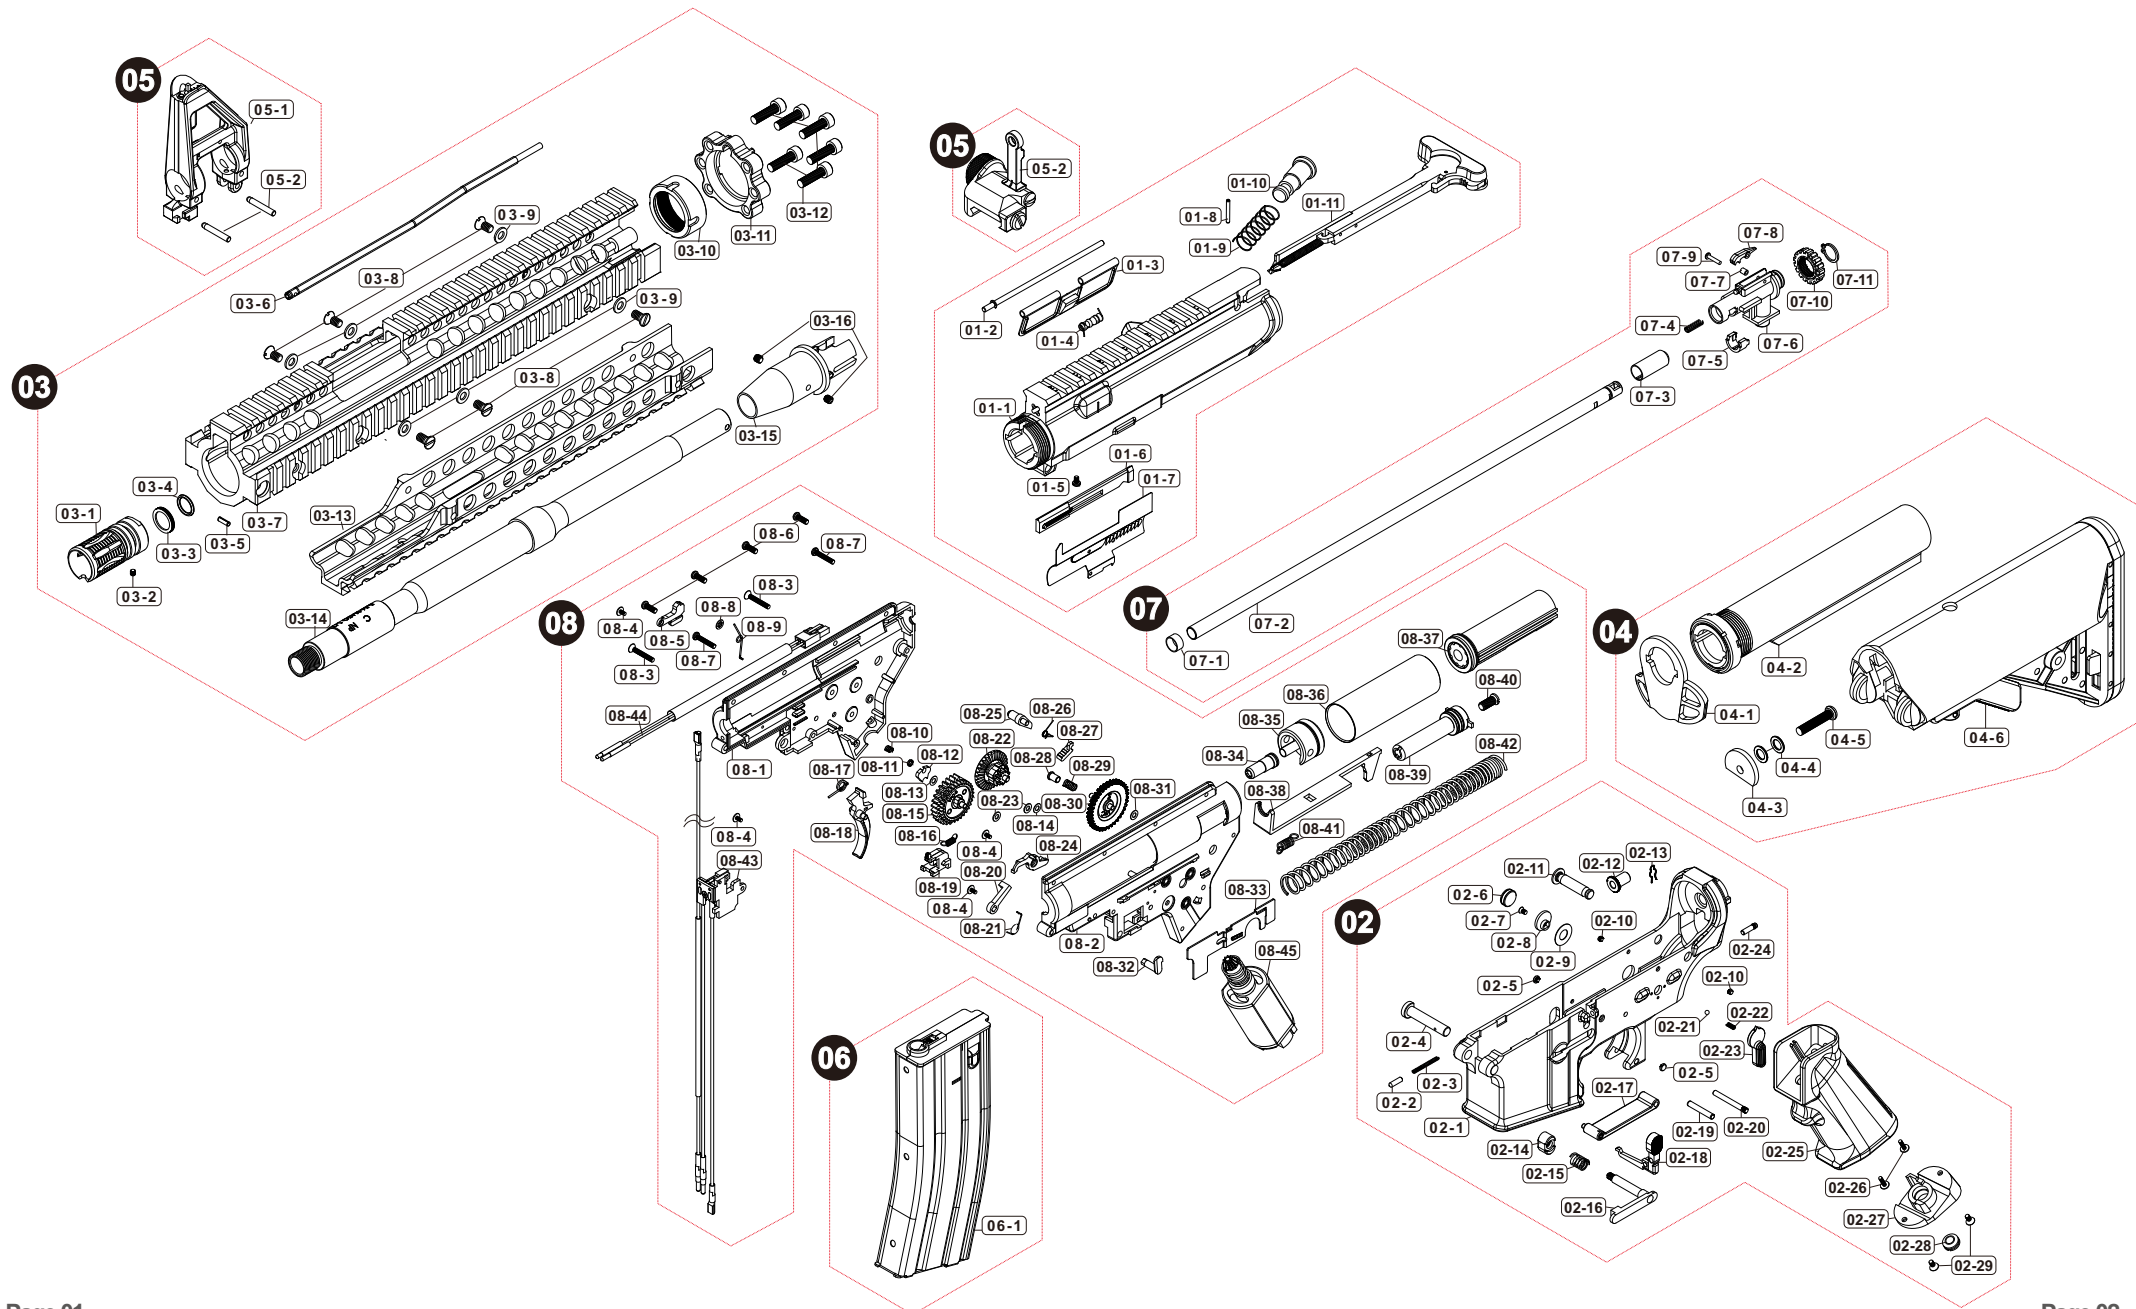

Parts List

Colt M4 RISII FSP AEG (TAN)

Manufactured by VegaForceCompany, Made in Taiwan. <http://www.gb-tech.com.tw>

Parts List

Colt M4 RISII FSP AEG (TAN)

01 UPPER RECEIVER

01-1	V020URV014
01-2	V020ADC031
01-3	V020ADC000
01-4	V020SPG030
01-5	PSCW030421
01-6	V020BLT031
01-7	V020BLT010
01-8	PBOT021601
01-9	V020SPG040
01-10	V020BLT020
01-11	V020CLR000

03 BARREL / FOREARM

03-1	V020SUR080
03-2	PSCW030303
03-3	V023BRL041
03-4	PRIG000005
03-5	PBOT020801
03-6	V020HGD020
03-7	V021HGD1F0
03-8	V021HGD1D2
03-9	V021HGD1C0
03-10	V021HGD1A0
03-11	V021HGD190
03-12	PSCW051804
03-13	V021HGD1G0
03-14	V020BRL180
03-15	V020BRL162
03-16	PSCW040403