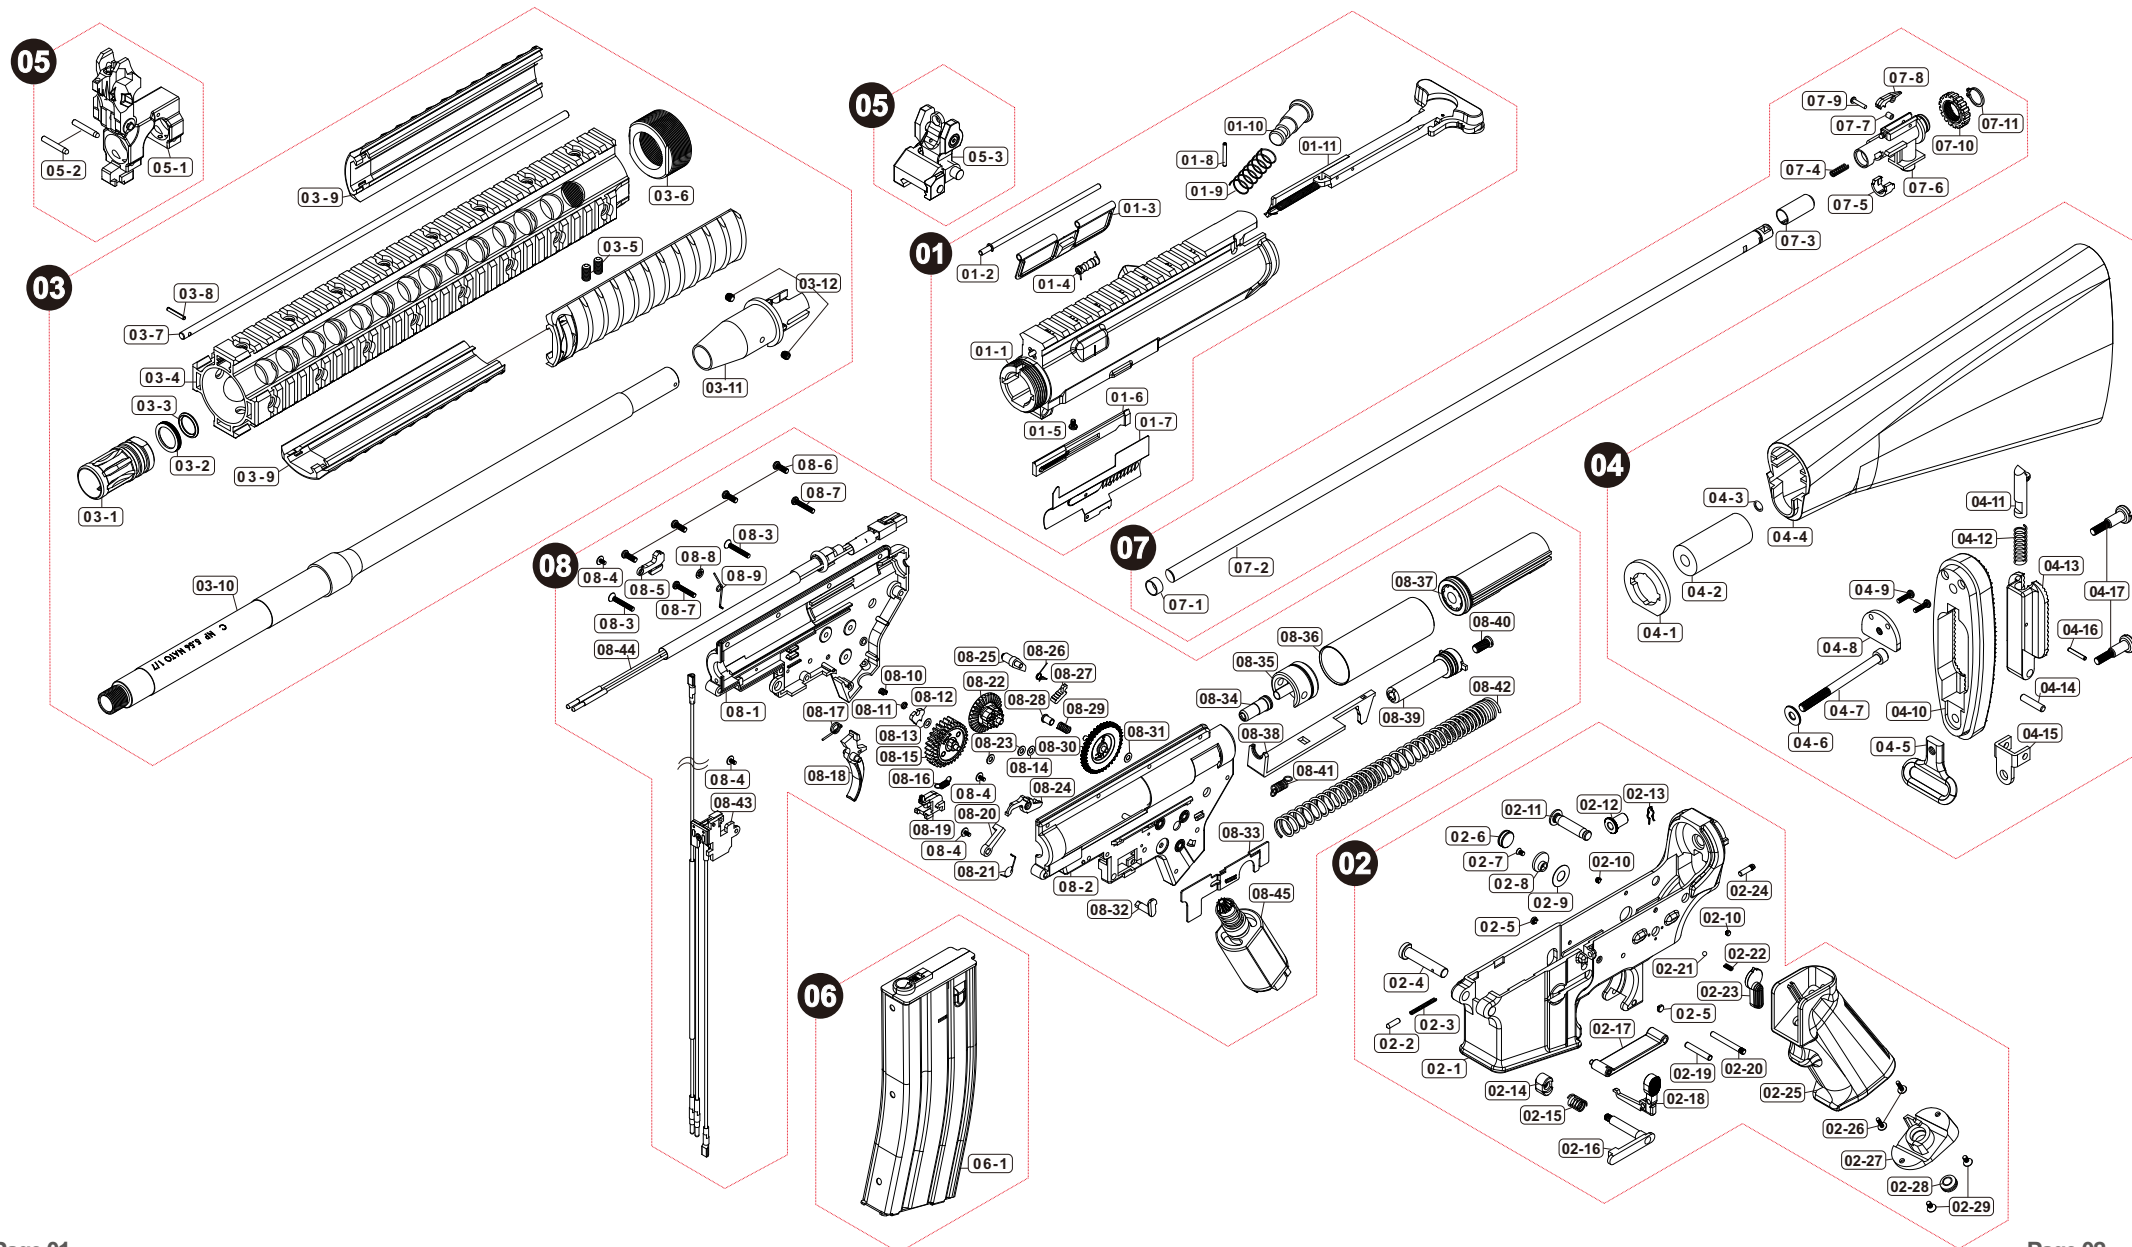

Parts List

Vr16 Tactical Elite Rifle

Manufactured by VegaForceCompany, Made in Taiwan. <http://www.gb-tech.com.tw>

Parts List

Vr16 Tactical Elite Rifle

01 UPPER RECEIVER

01-1	V020URV014
01-2	V020ADC031
01-3	V020ADC000
01-4	V020SPG030
01-5	PSCW030421
01-6	V020BLT031
01-7	V020BLT010
01-8	PBOT021601
01-9	V020SPG040
01-10	V020BLT020
01-11	V020CLR100

03 BARREL / FOREARM

03-1	V023FHR010
03-2	V020BRL041
03-3	PRIG000005
03-4	V028HGD050
03-5	PSCW051003
03-6	U576HGD030
03-7	V028HGD060
03-8	PBOT021401
03-9	V000SP1600
03-10	V020BRL1C0
03-11	V020BRL162
03-12	PSCW040403