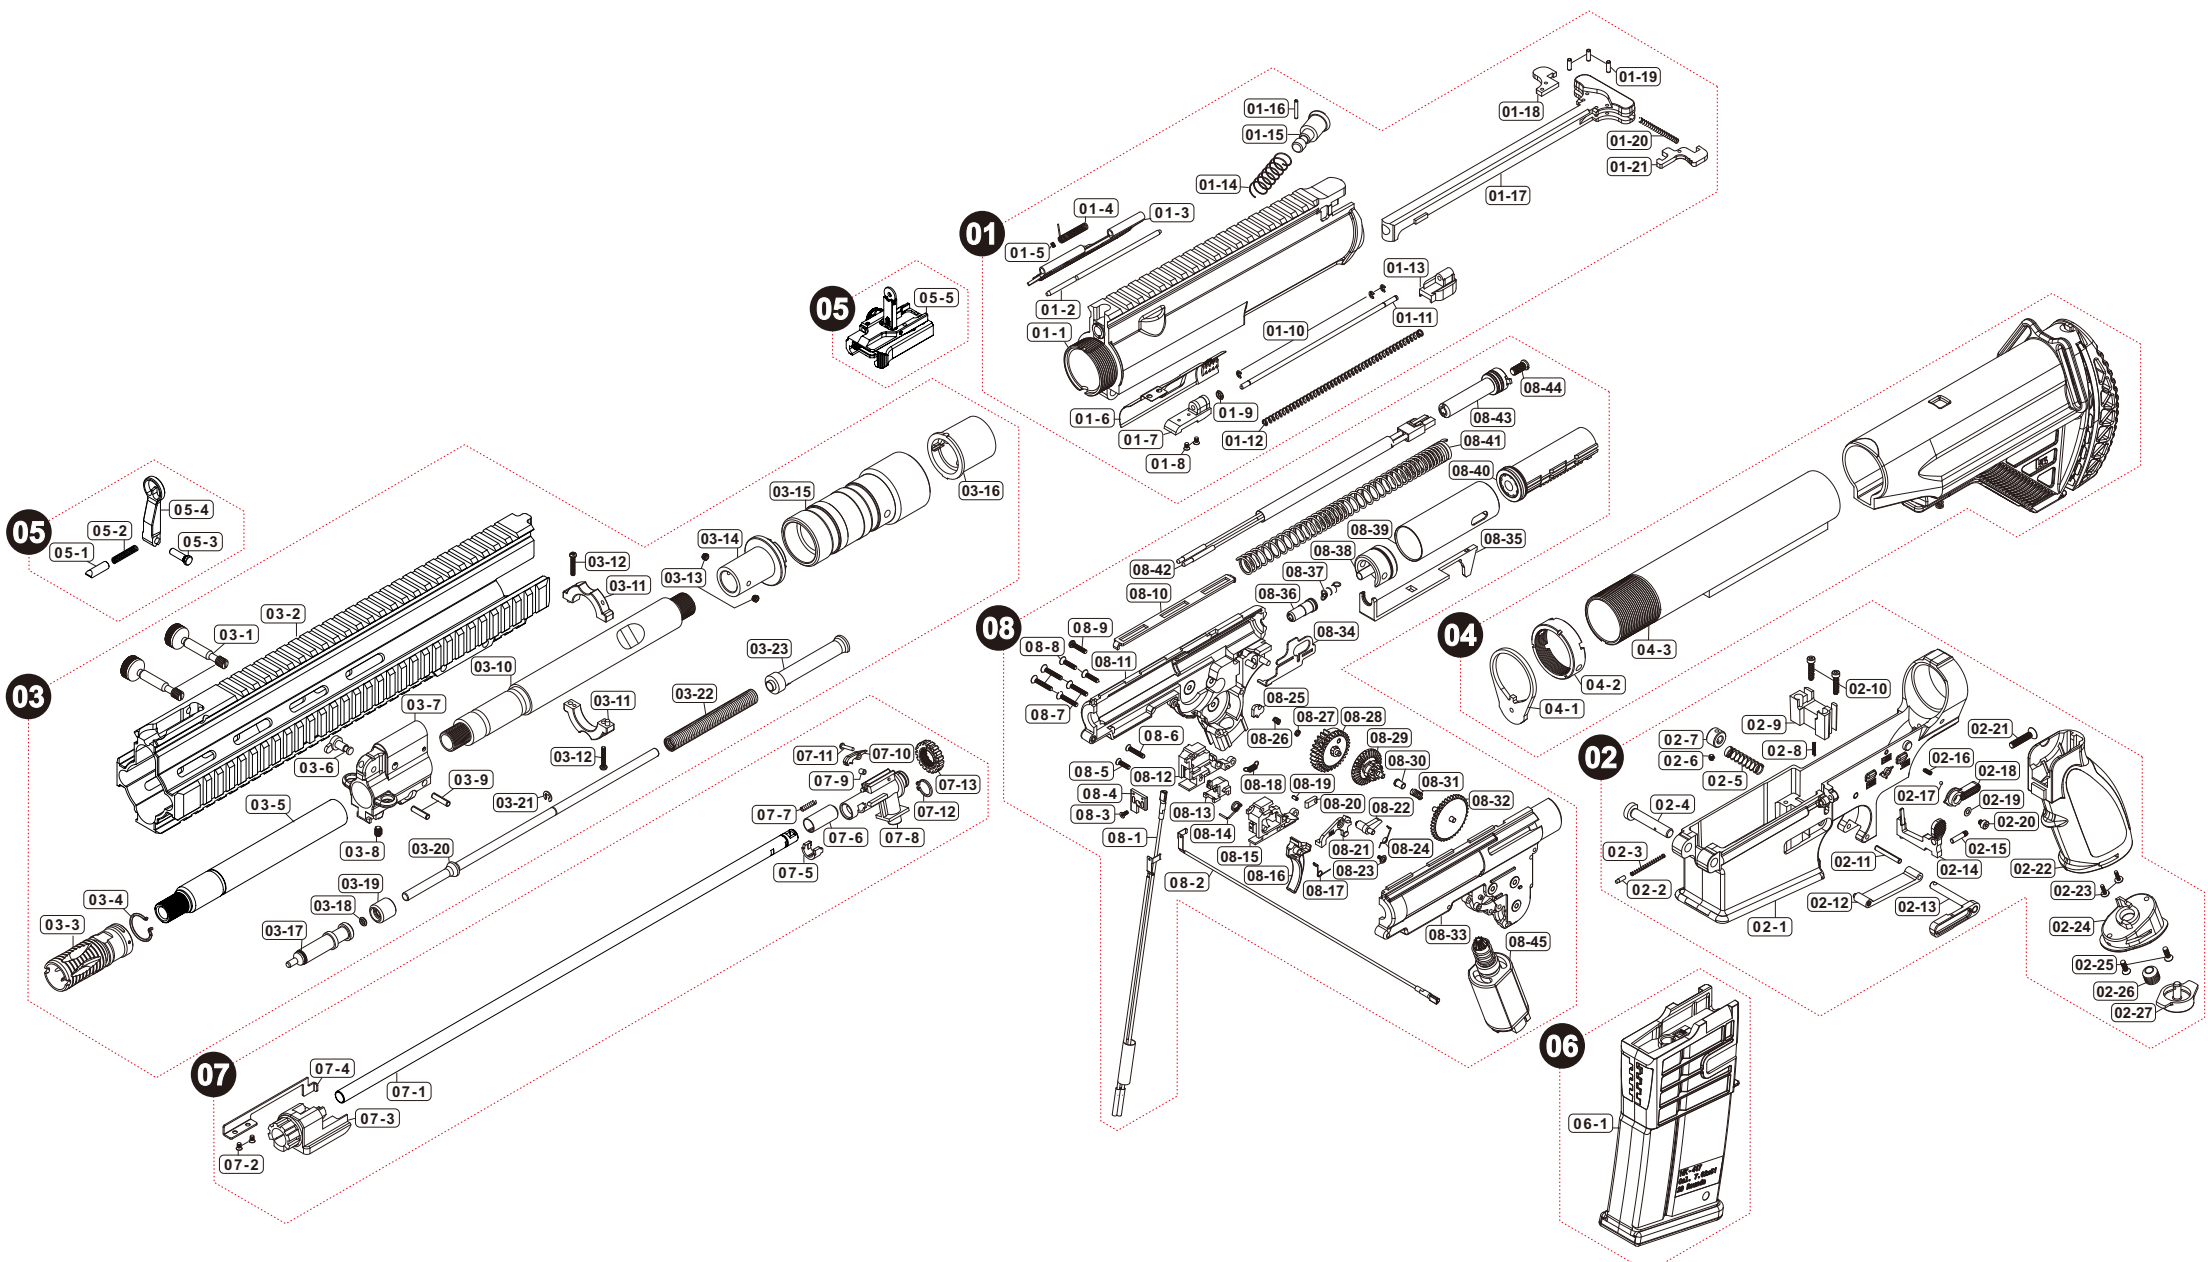

# Parts List

## UMAREX HK 417 16 inch AEG

Manufactured by VegaForceCompany, Made in Taiwan. <http://www.gb-tech.com.tw>

### 04 STOCK

04-1	V023SPC020
04-2	V023SPC030
04-3	V023SPC010