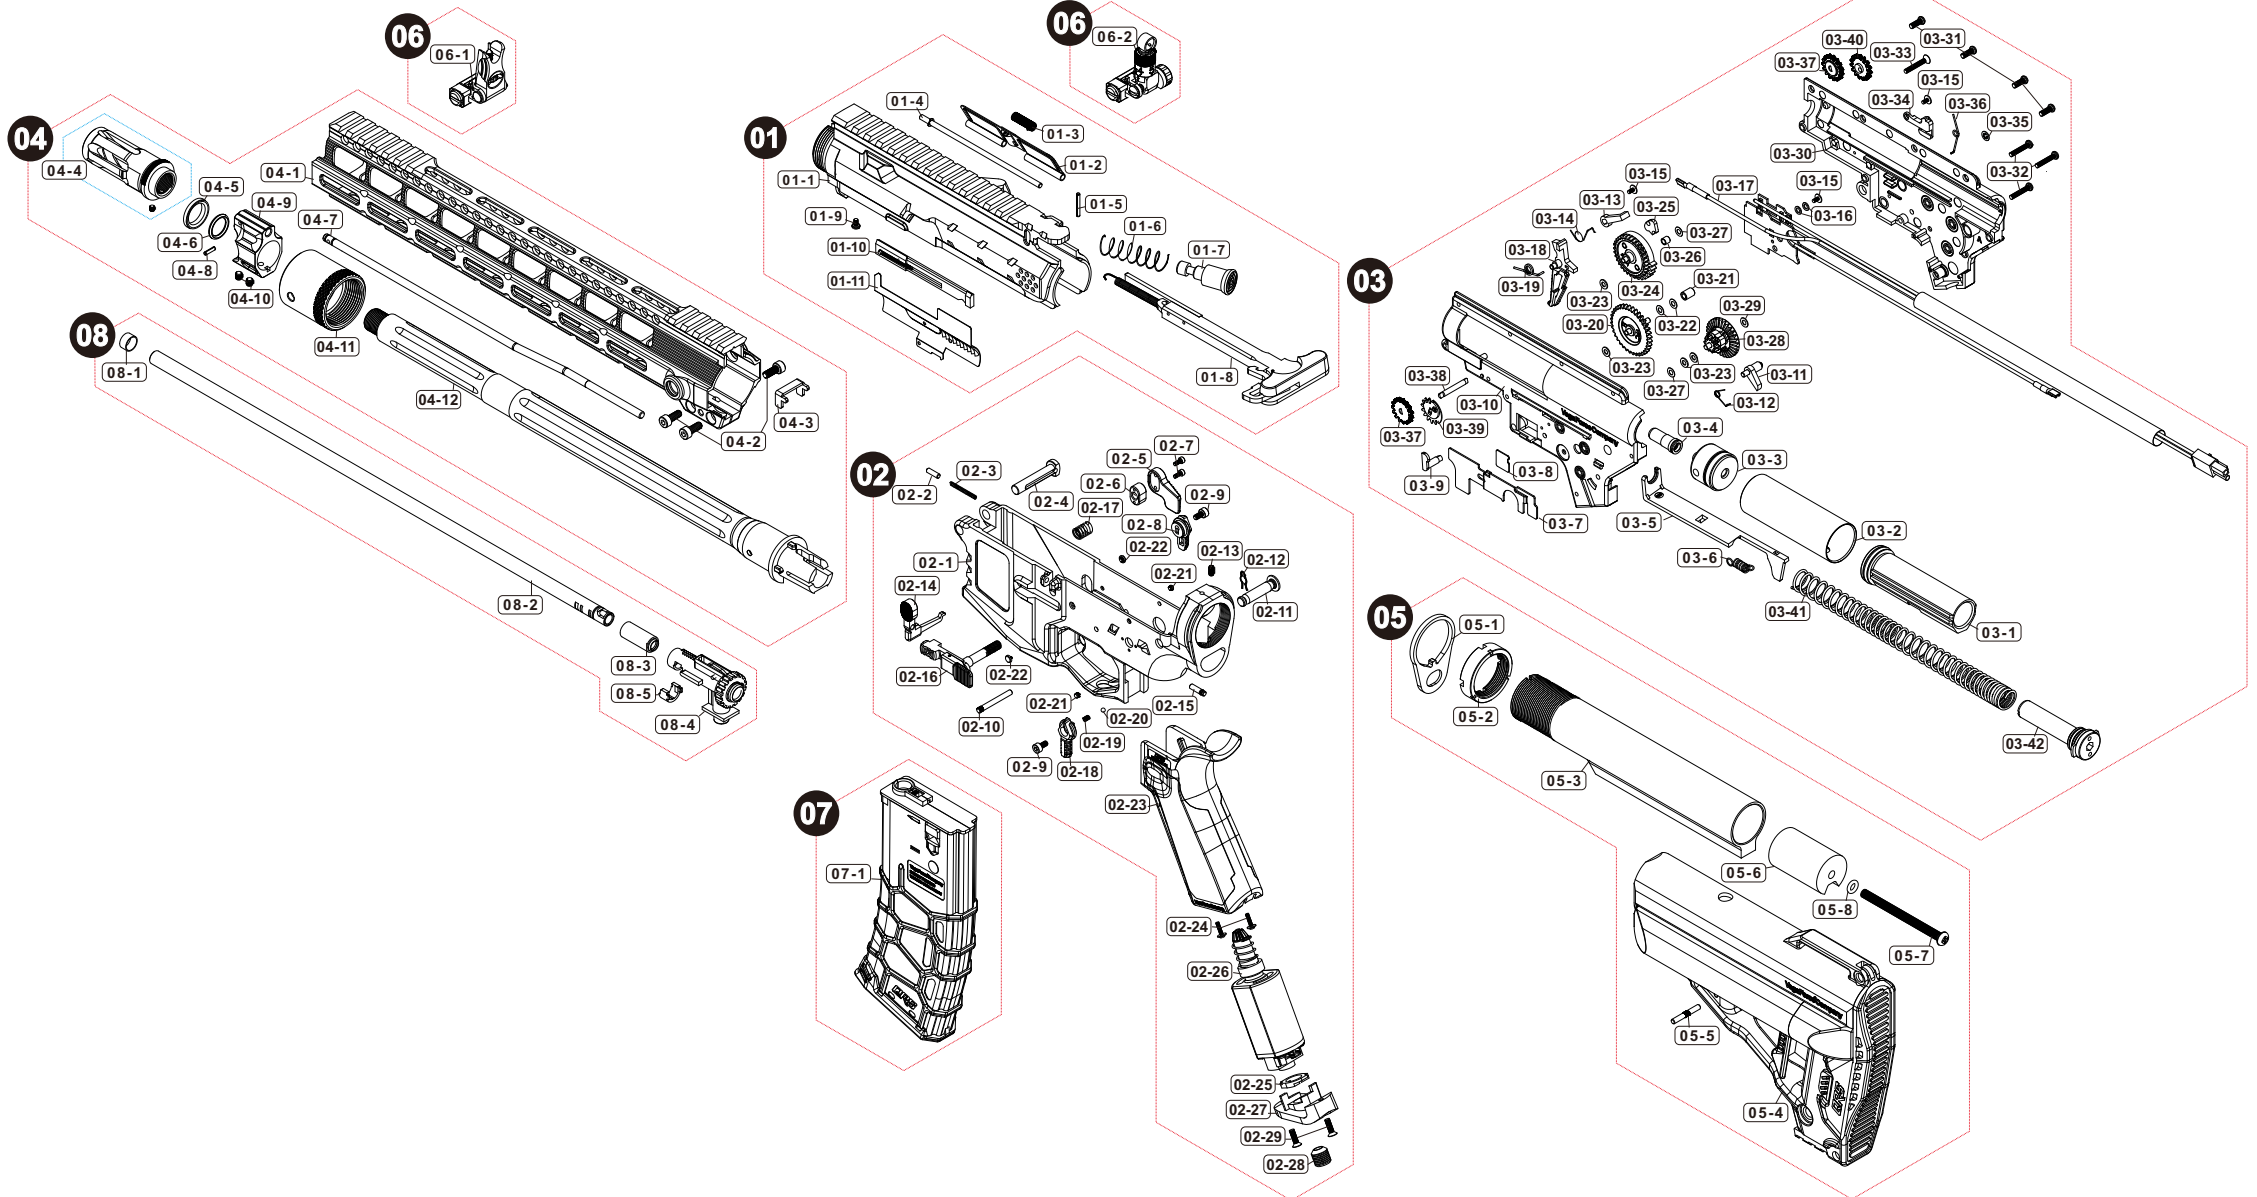

Parts List

AVALON Samurai EDGE CARBINE

<https://www.vegaforce.com/>
Manufactured by VegaForceCompany, Made in Taiwan.

GEAR BOX