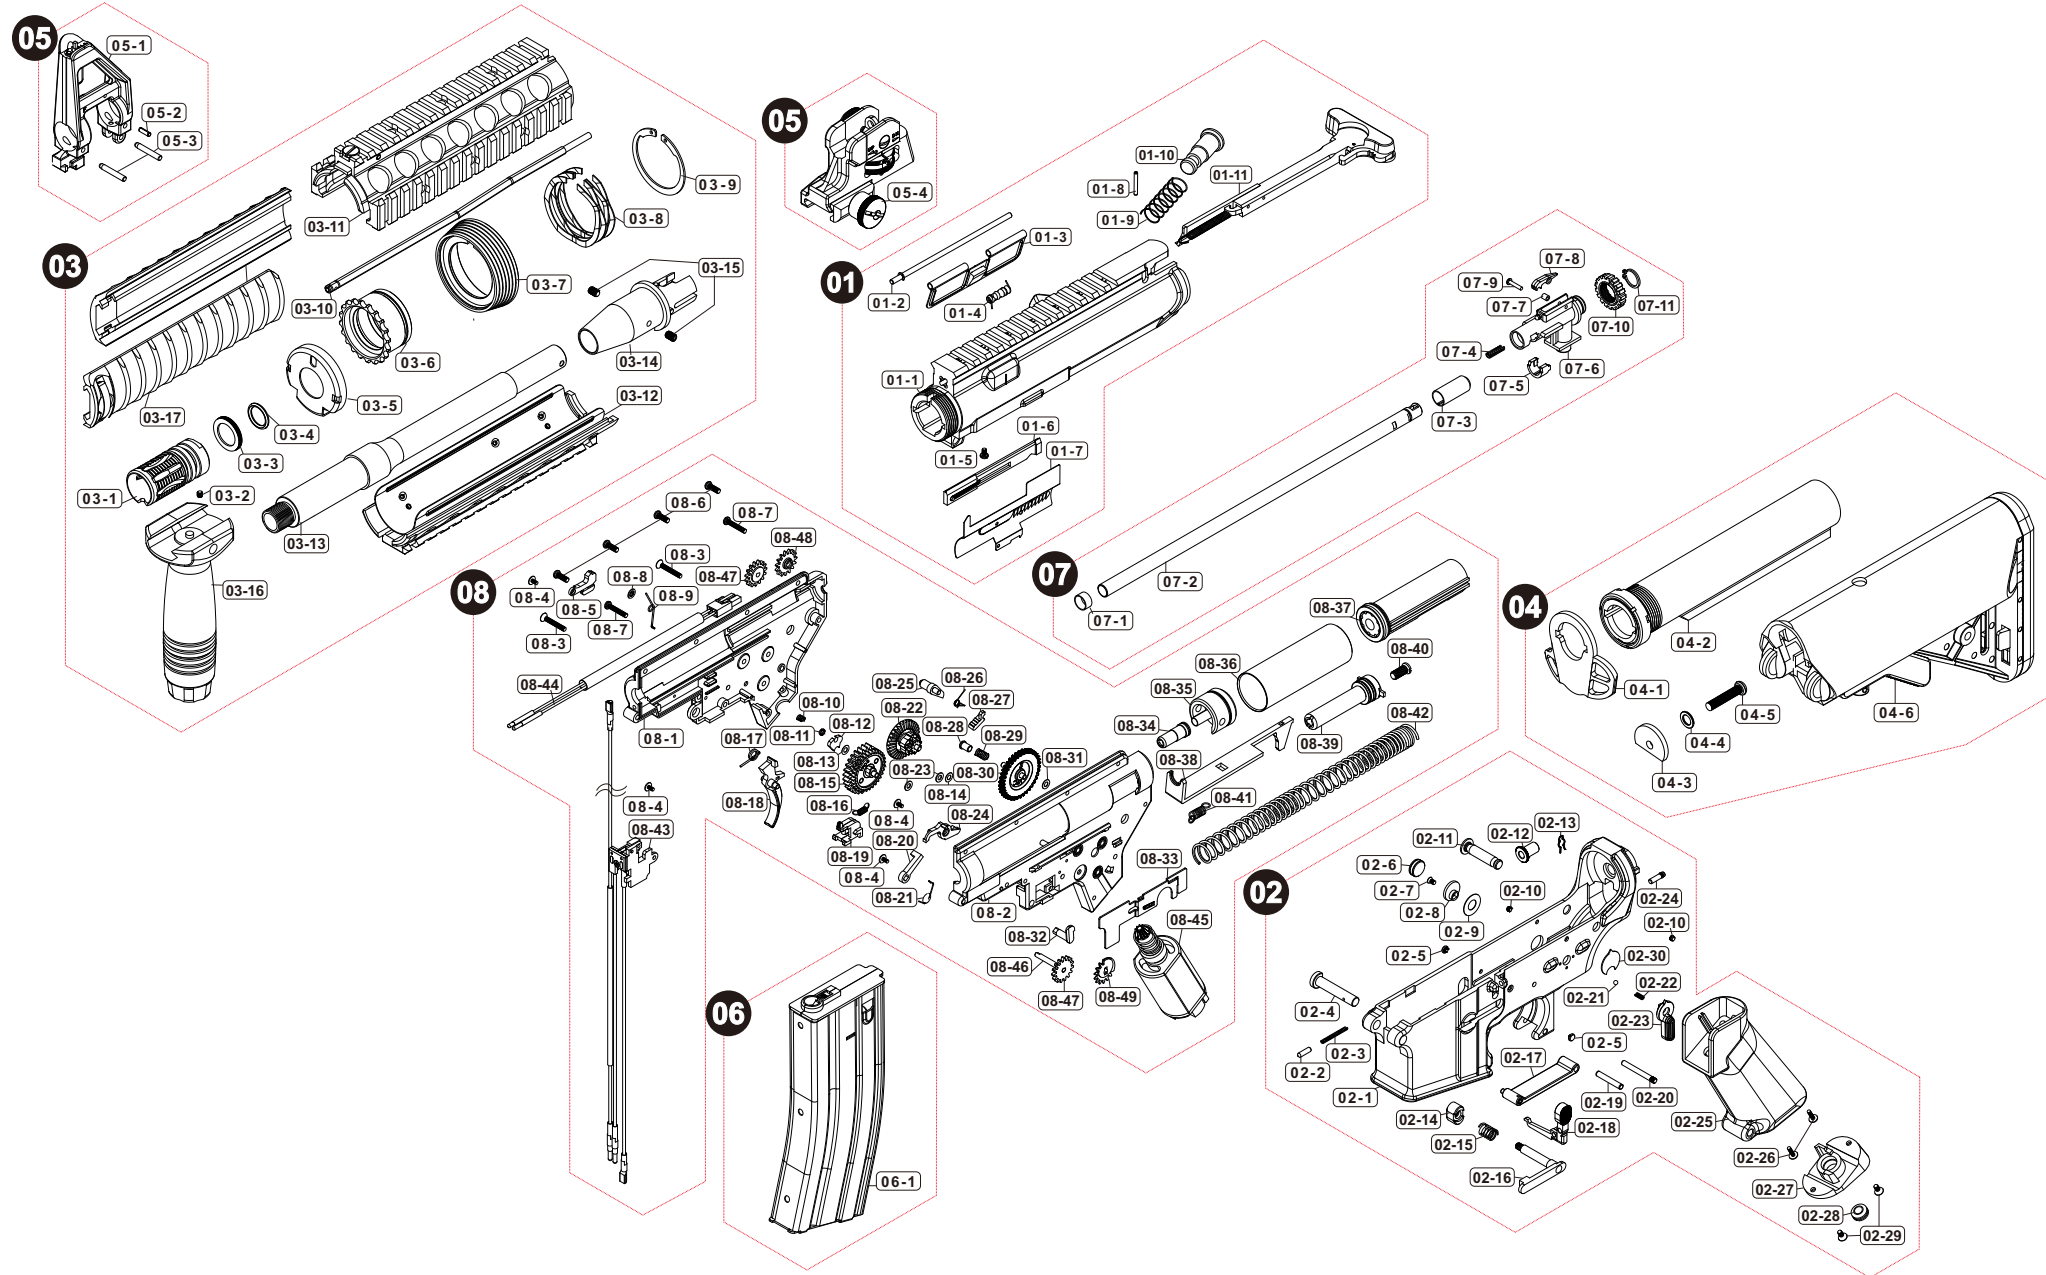

Parts List

Colt MK18 MOD0 AEG(DX)

Manufactured by VegaForceCompany, Made in Taiwan. <http://www.gb-tech.com.tw>

Parts List

Colt MK18 MOD0 AEG(DX)

01 UPPER RECEIVER

01-1	V020URV011
01-2	V020ADC031
01-3	V020ADC000
01-4	V020SPG030
01-5	PSCW030421
01-6	V020BLT031
01-7	V020BLT010
01-8	PBOT021601
01-9	V020SPG040
01-10	V020BLT020
01-11	V020CLR000

03 BARREL / FOREARM

03-1	V020SUR080
03-2	PSCW030303
03-3	V020BRL040
03-4	PRIG000005
03-5	V020HGD030
03-6	V020HGD040
03-7	V020HGD050
03-8	V020HGD070
03-9	V020HGD060
03-10	V020HGD020
03-11	V020HGD111
03-12	V020HGD131
03-13	V020BRL070
03-14	V020BRL061
03-15	PSCW040603
03-16	V000SP1700
03-17	V000SP1600