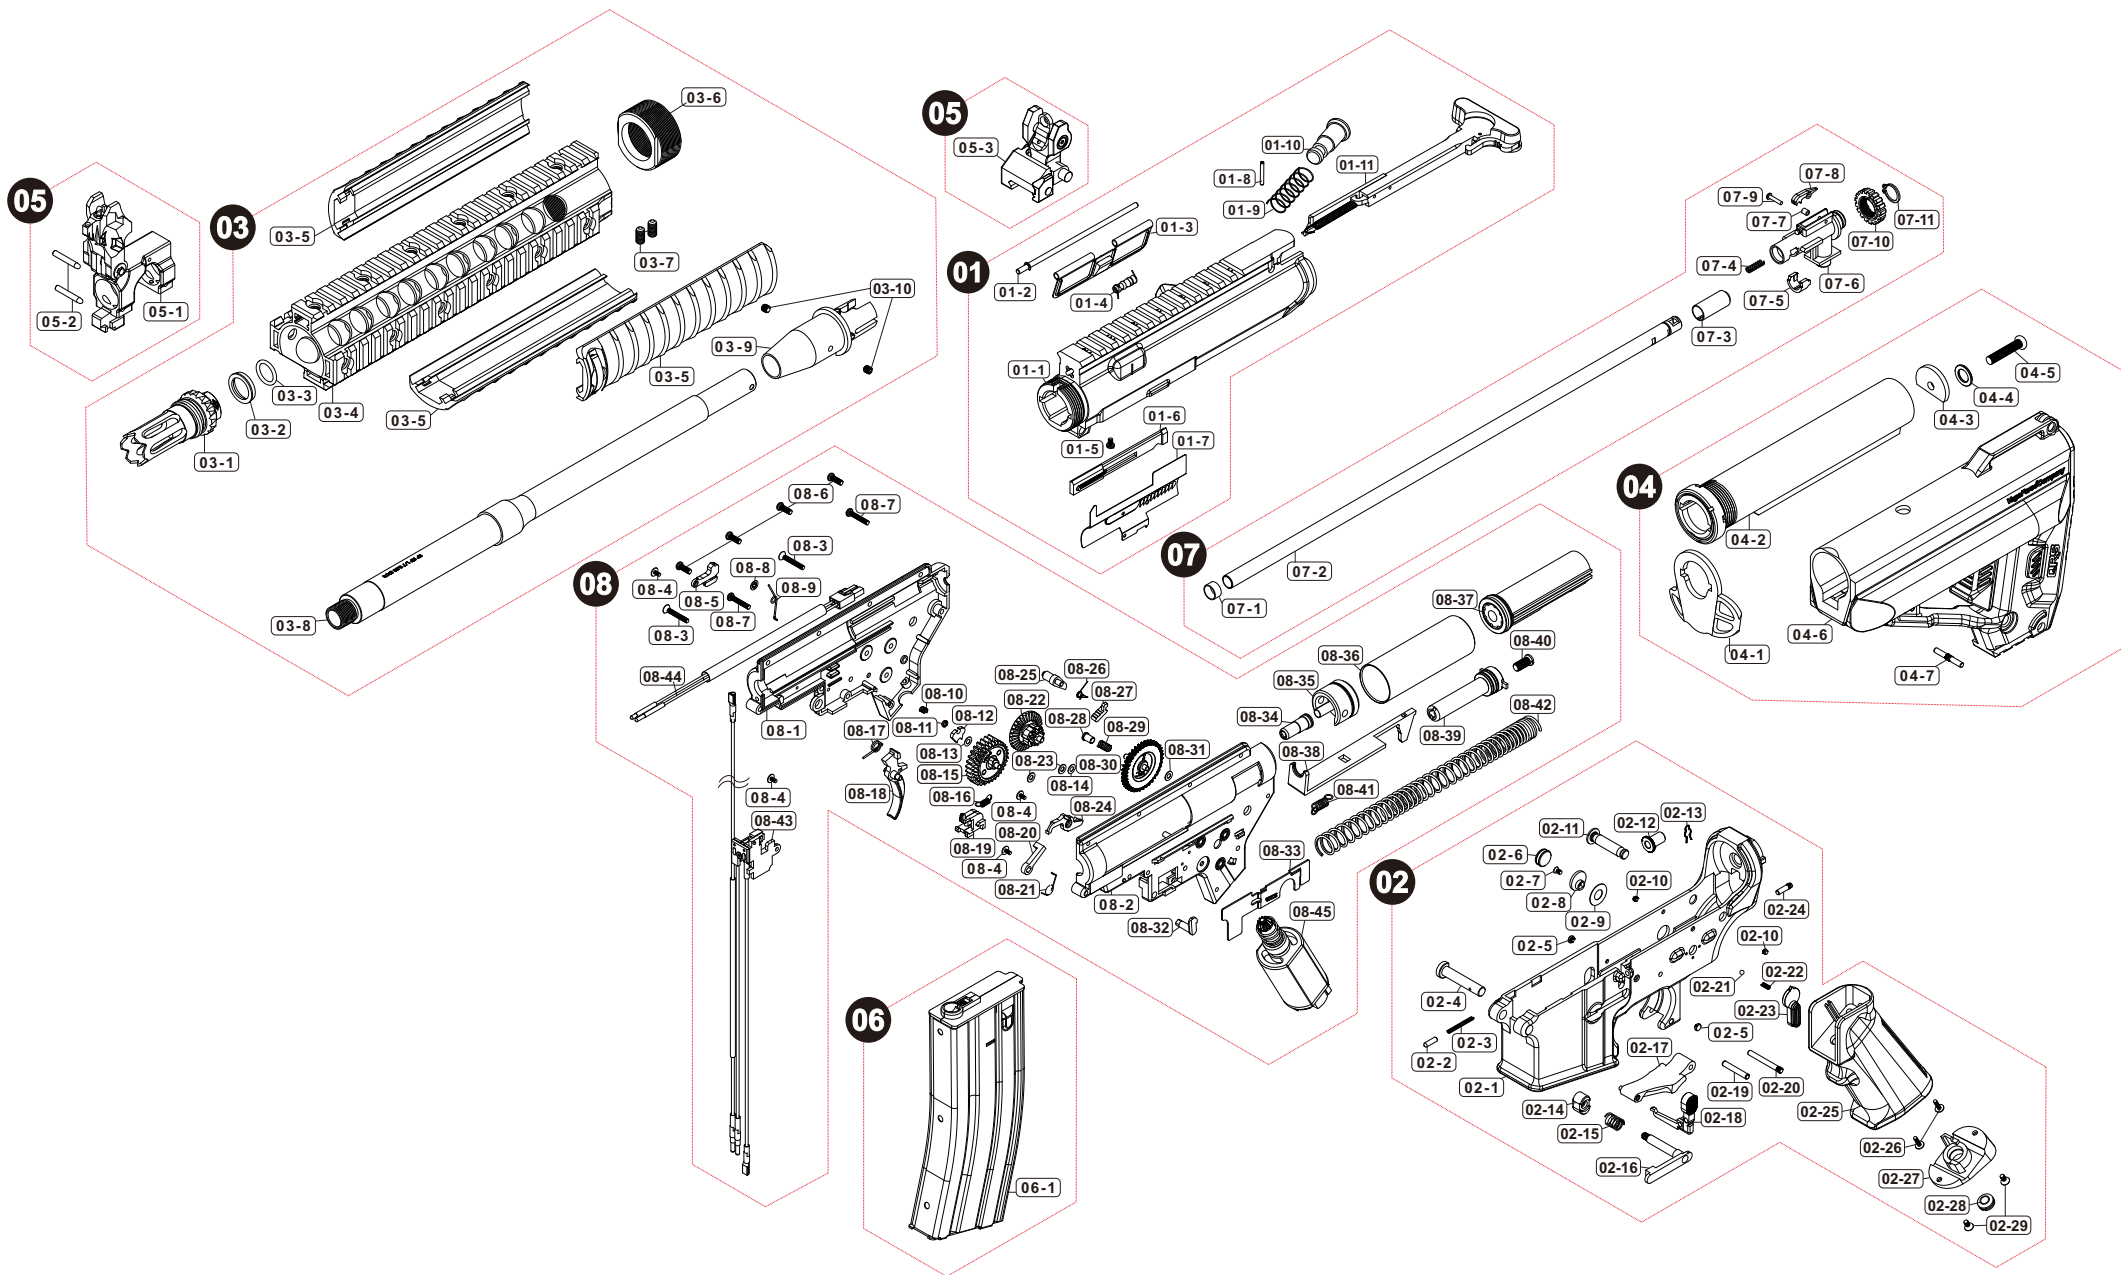

Parts List

Vr16 Tactical Elite II Carbine

Manufactured by VegaForceCompany, Made in Taiwan. <http://www.gb-tech.com.tw>

Parts List

Vr16 Tactical Elite II Carbine

01 UPPER RECEIVER

01-1	V020URV014
01-2	V020ADC031
01-3	V020ADC000
01-4	V020SPG030
01-5	PSCW030421
01-6	V020BLT031
01-7	V020BLT010
01-8	PBOT021601
01-9	V020SPG040
01-10	V020BLT020
01-11	V020CLR100

03 BARREL / FOREARM

03-1	V040FHR030
03-2	V040FHR010
03-3	PRIG000005
03-4	V028HGD090
03-5	V000SP1600
03-6	U576HGD030
03-7	PSCW051003
03-8	V020BRL1F0
03-9	V020BRL162
03-10	PSCW040403

07 HOP SYTEM

07-1	V000HOP030
07-2	V000TUB380
07-3	V000HOP010
07-4	V020SPG0E0
07-5	V020HOP080
07-6	V020HOP090
07-7	V000HOP020
07-8	PRVT021001
07-9	V020HOP0A0
07-10	V020HOP0B0
07-11	PBUKSTW11